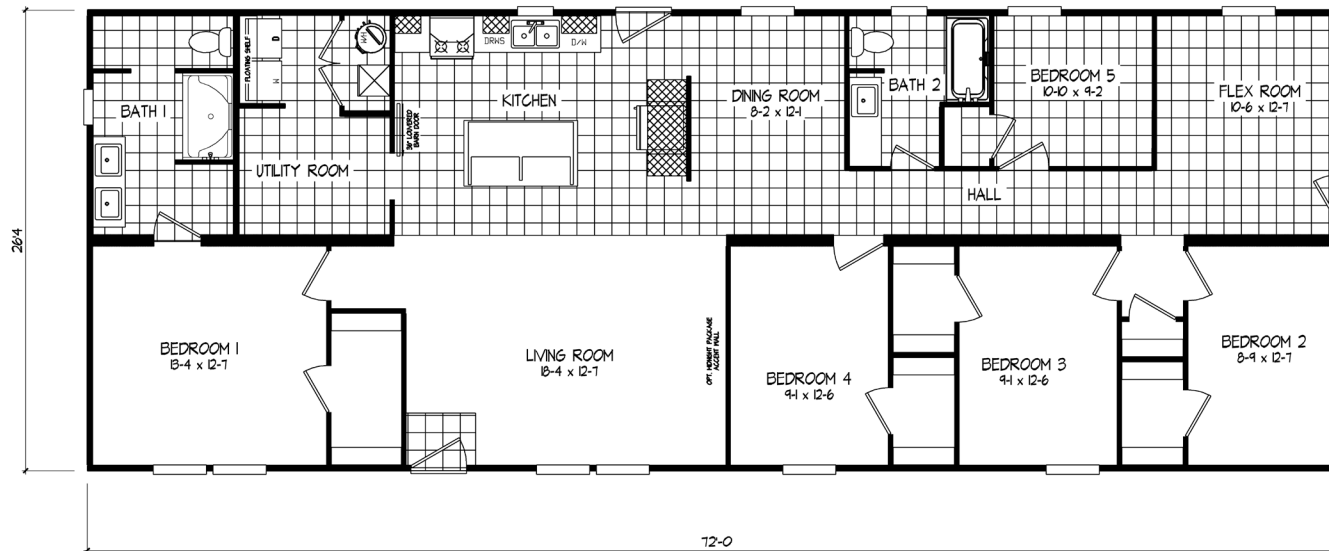

# Anthem

Tempo Porch Series - Multi Section

1896 SQ. FT. (Approximate) 5 Bedroom, 2 Bath

Last Updated: 2-25-25

OPT ENLARGED FLEX ROOM  
IPO BEDROOM 5

**FACTORY SELECT HOMES**  
8610 E. Main Street  
Mesa, AZ 85207