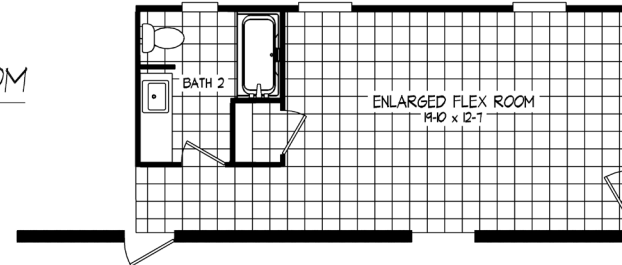

# Anthem

Tempo Porch Series - Multi Section

1896 SQ. FT. (Approximate) 5 Bedroom, 2 Bath

Last Updated: 2-25-25

OPT ENLARGED FLEX ROOM  
IPO BEDROOM 5

**FACTORY SELECT HOMES**  
8610 E. Main Street  
Mesa, AZ 85207