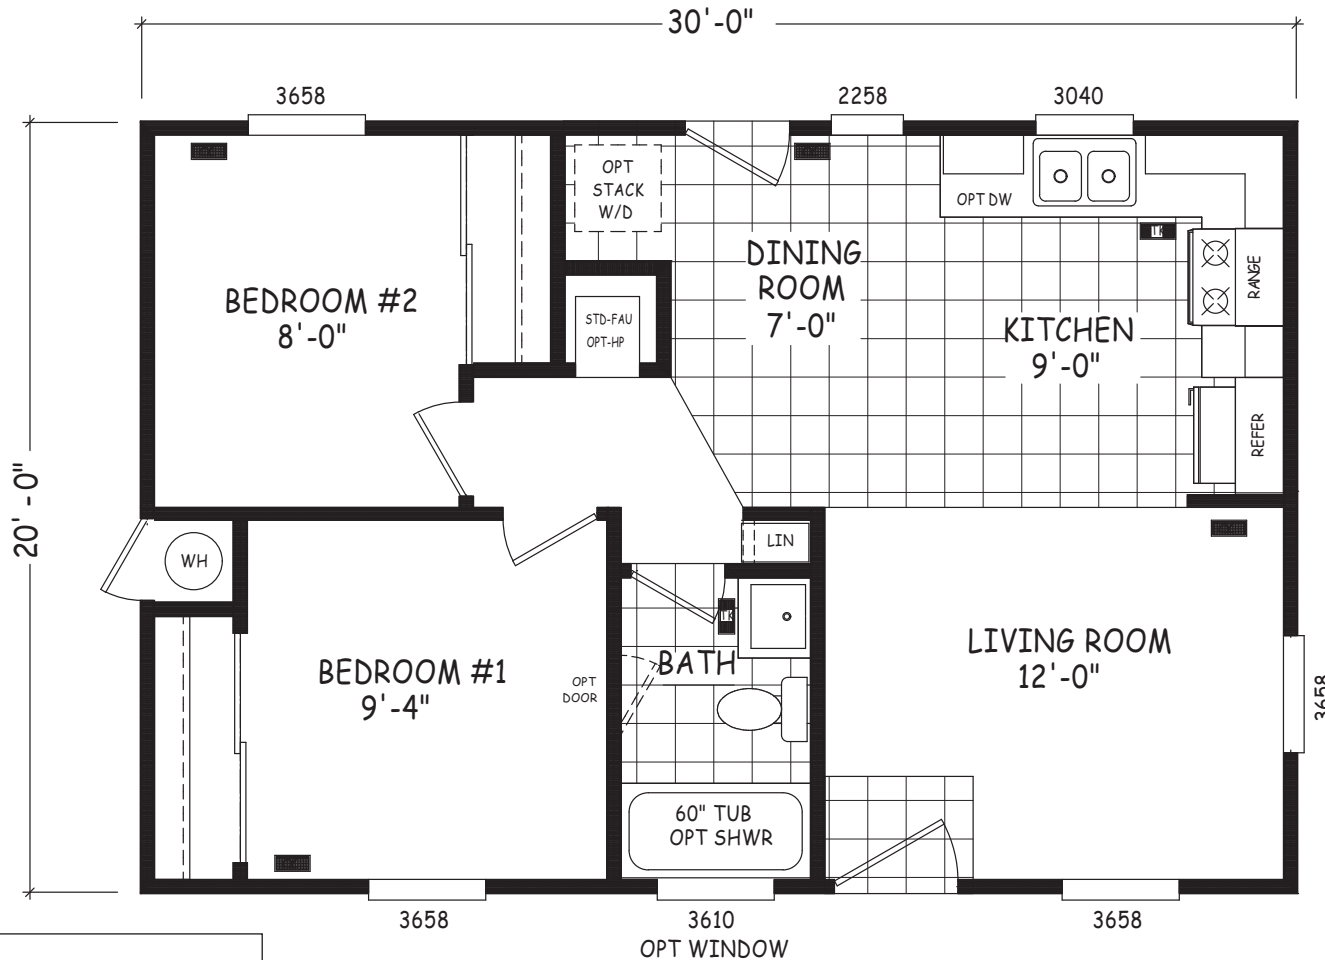

# Aspen Hollow

Edge Series

600 SQ. FT. (Approximate) 2 Bedroom, 1 Bath

Last Updated: 8-22-22

**FACTORY SELECT HOMES**  
8610 E. Main Street  
Mesa, AZ 85207

**FactorySelectMobileHomes.com | 1-800-670-1464**