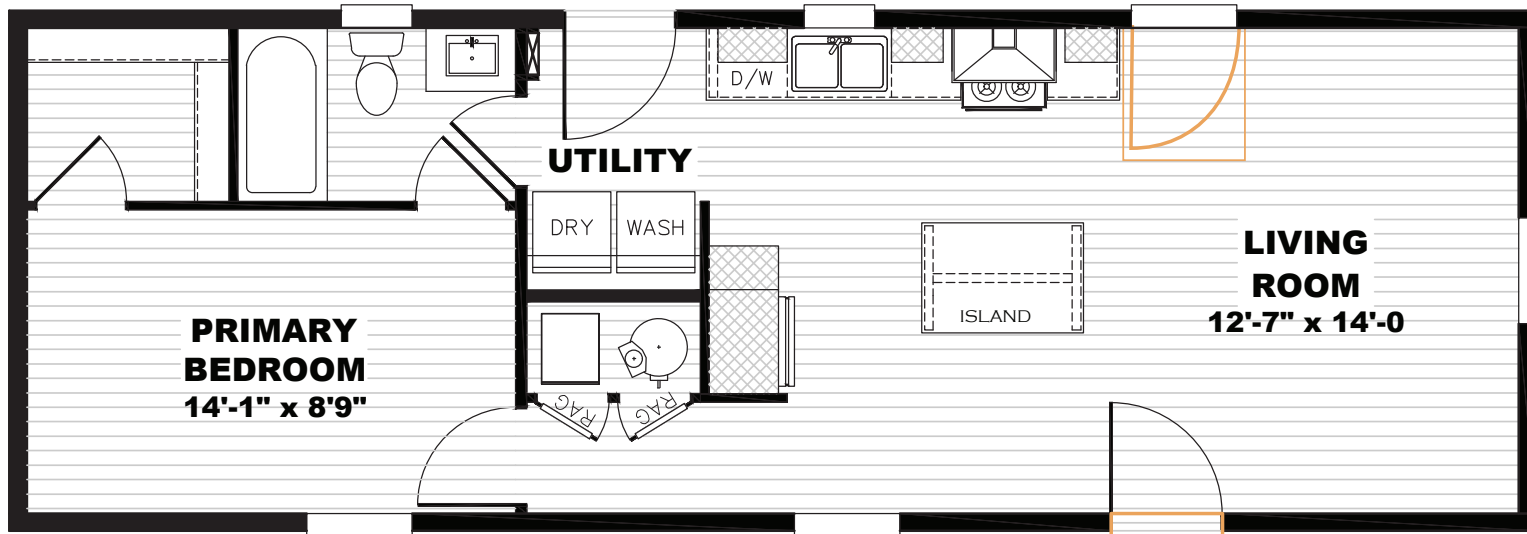

Balden

Tempo Series - Single Section

660 SQ. FT. (Approximate) 1 Bedroom, 1 Bath

Last Updated: 7-10-23

16' x 44'

Alternate Door Location Available

FACTORY SELECT HOMES
8610 E. Main Street
Mesa, AZ 85207

FactorySelectMobileHomes.com | 1-800-670-1464