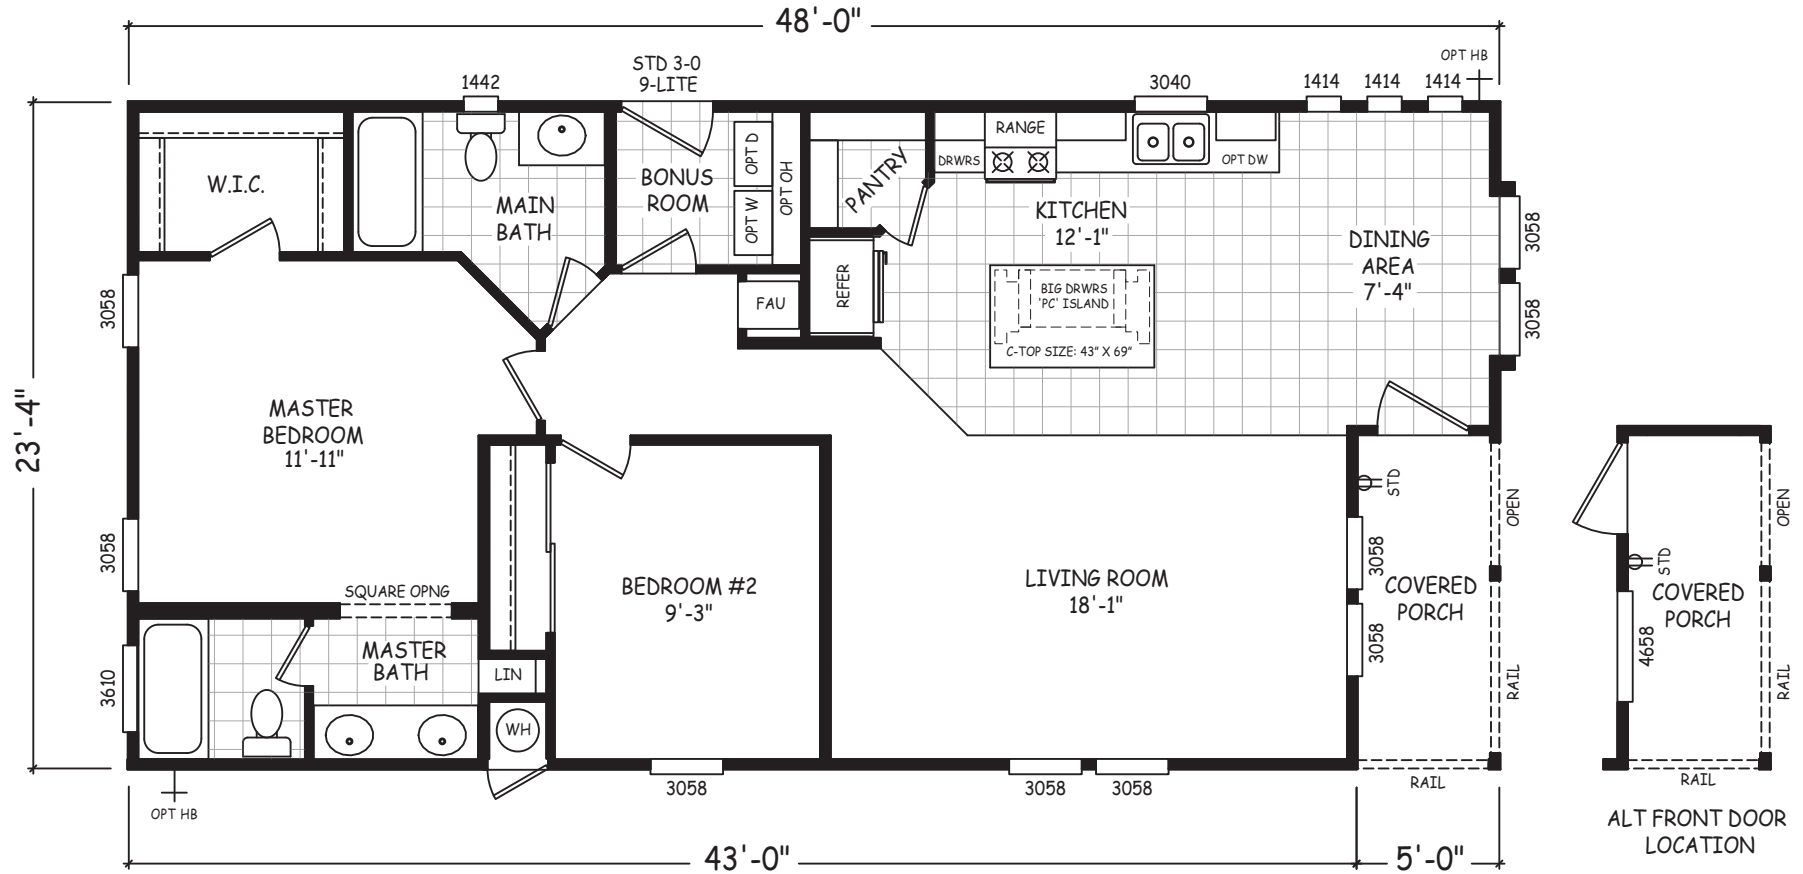

Bambon

Sedona Ridge Classic Series

1,120 SQ. FT. (Approximate) 2 Bedroom, 2 Bath

Last Updated: 5-8-24

FACTORY SELECT HOMES
8610 E. Main Street
Mesa, AZ 85207

FactorySelectMobileHomes.com | 1-800-670-1464

IMPORTANT: Alta Cima Corp reserves the right to modify, cancel or substitute products or features of this event at any time without prior notice or obligation. Pictures and other promotional materials are representative and may depict or contain floor plans, square footages, elevations, options, upgrades, extra design features, decorations, floor coverings, specialty light fixtures, custom paint and wall coverings, window treatments, landscaping, sound and alarm systems, furnishings, appliances, and other designer/decorator features and amenities that are not included as part of the home and/or may not be available at all locations. Home, pricing and community information is subject to change, and homes to prior sale, at any time without notice or obligation. ©2020 Alta Cima Corp. All rights reserved.