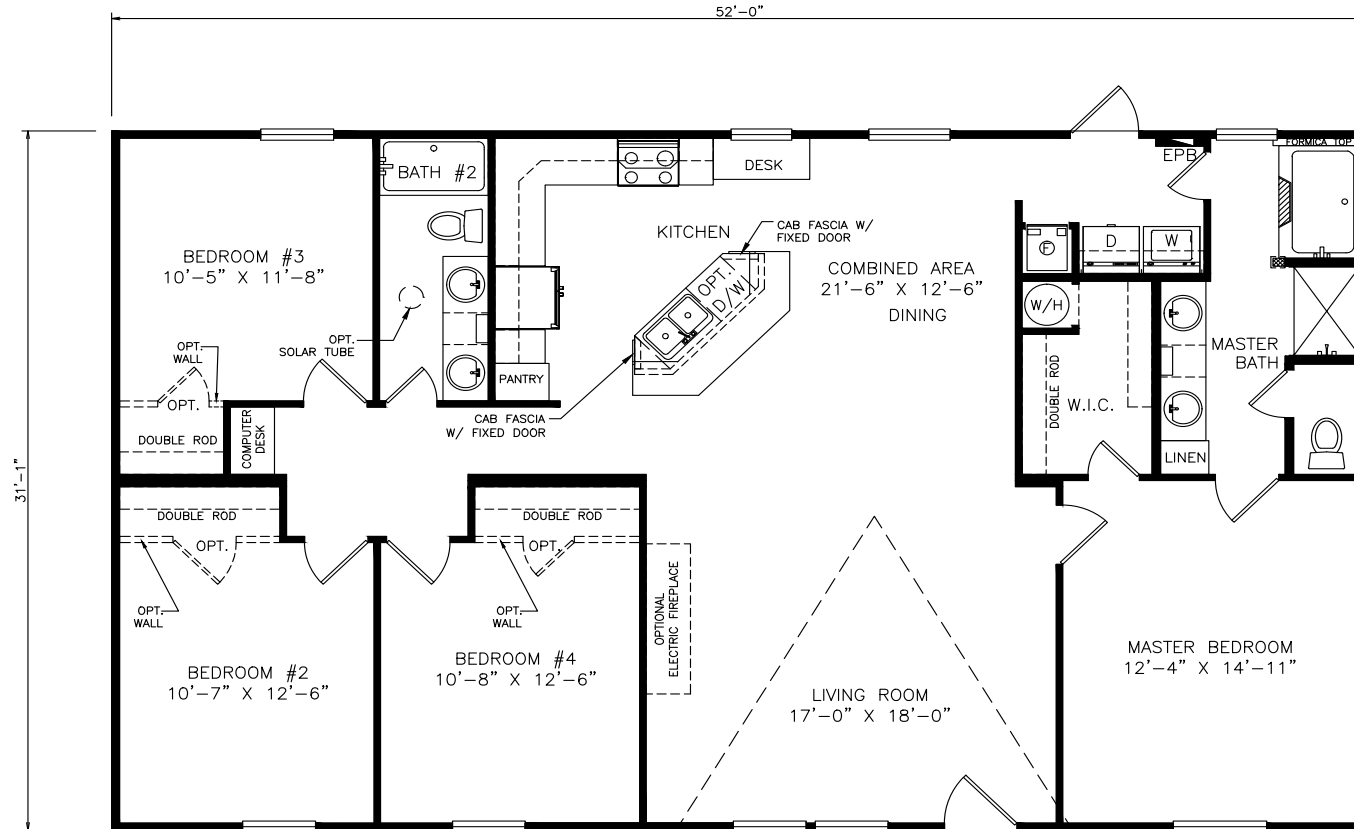

Barley

Select Series - Multi Section Series

1,622 SQ. FT. (Approximate) 4 Bedrooms, 2 Baths

Last Updated: 12-7-21

FACTORY SELECT HOMES

8610 E. Main Street
Mesa, AZ 85207

FactorySelectMobileHomes.com | 1-800-670-1464