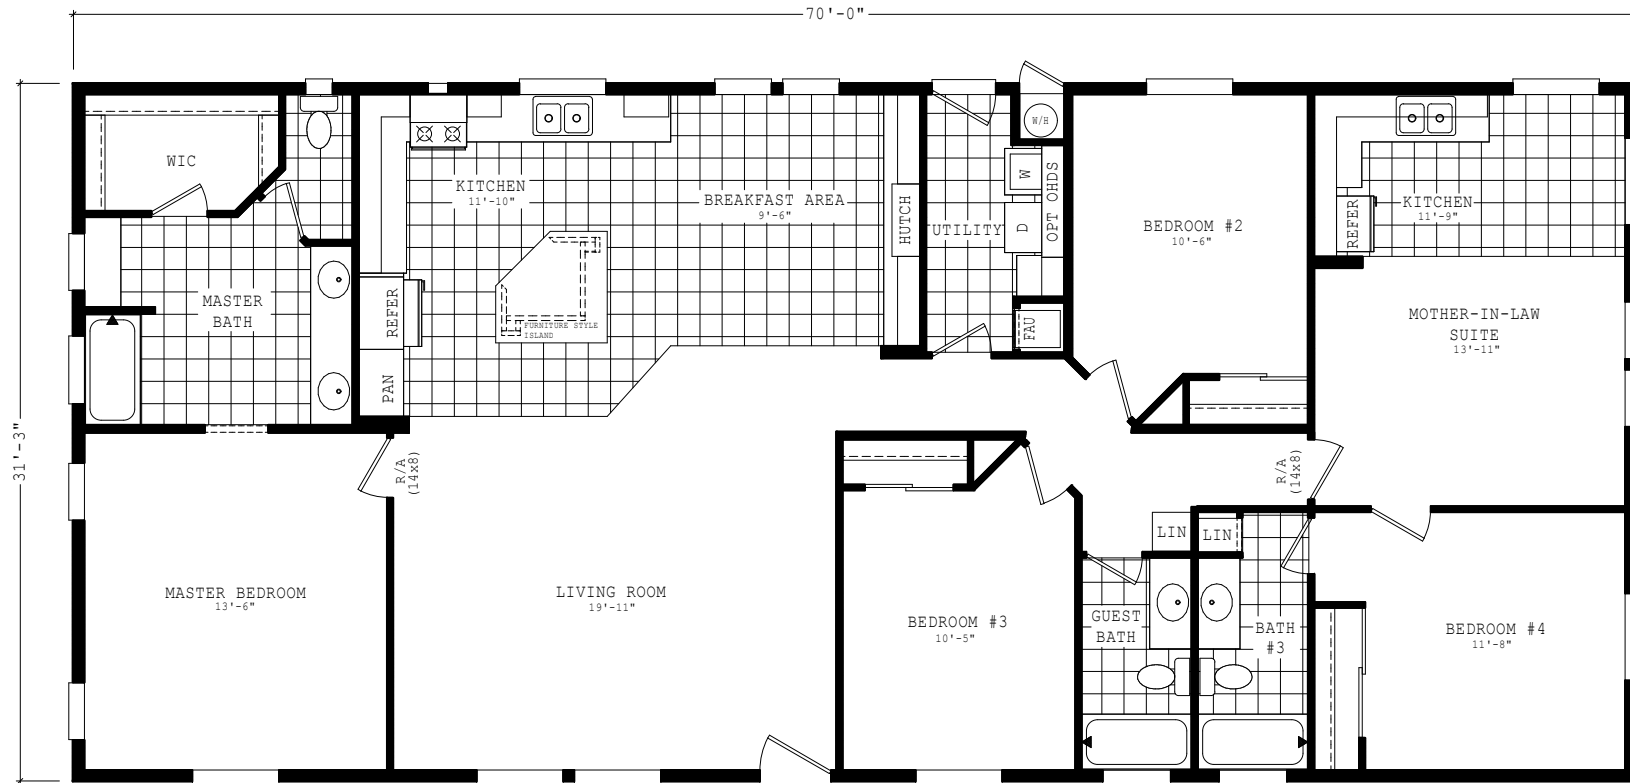

Barnard

Sierra Value Series

2,170 SQ. FT. (Approximate) 4 Bedrooms, 3 Baths

Last Updated: 4-9-26

FACTORY SELECT HOMES
8610 E. Main Street
Mesa, AZ 85207

FactorySelectMobileHomes.com | 1-800-670-1464

IMPORTANT: Alta Cima Corp reserves the right to modify, cancel or substitute products or features of this event at any time without prior notice or obligation. Pictures and other promotional materials are representative and may depict or contain floor plans, square footages, elevations, options, upgrades, extra design features, decorations, floor coverings, specialty light fixtures, custom paint and wall coverings, window treatments, landscaping, sound and alarm systems, furnishings, appliances, and other designer/decorator features and amenities that are not included as part of the home and/or may not be available at all locations. Home, pricing and community information is subject to change, and homes to prior sale, at any time without notice or obligation. ©2020 Alta Cima Corp. All rights reserved.