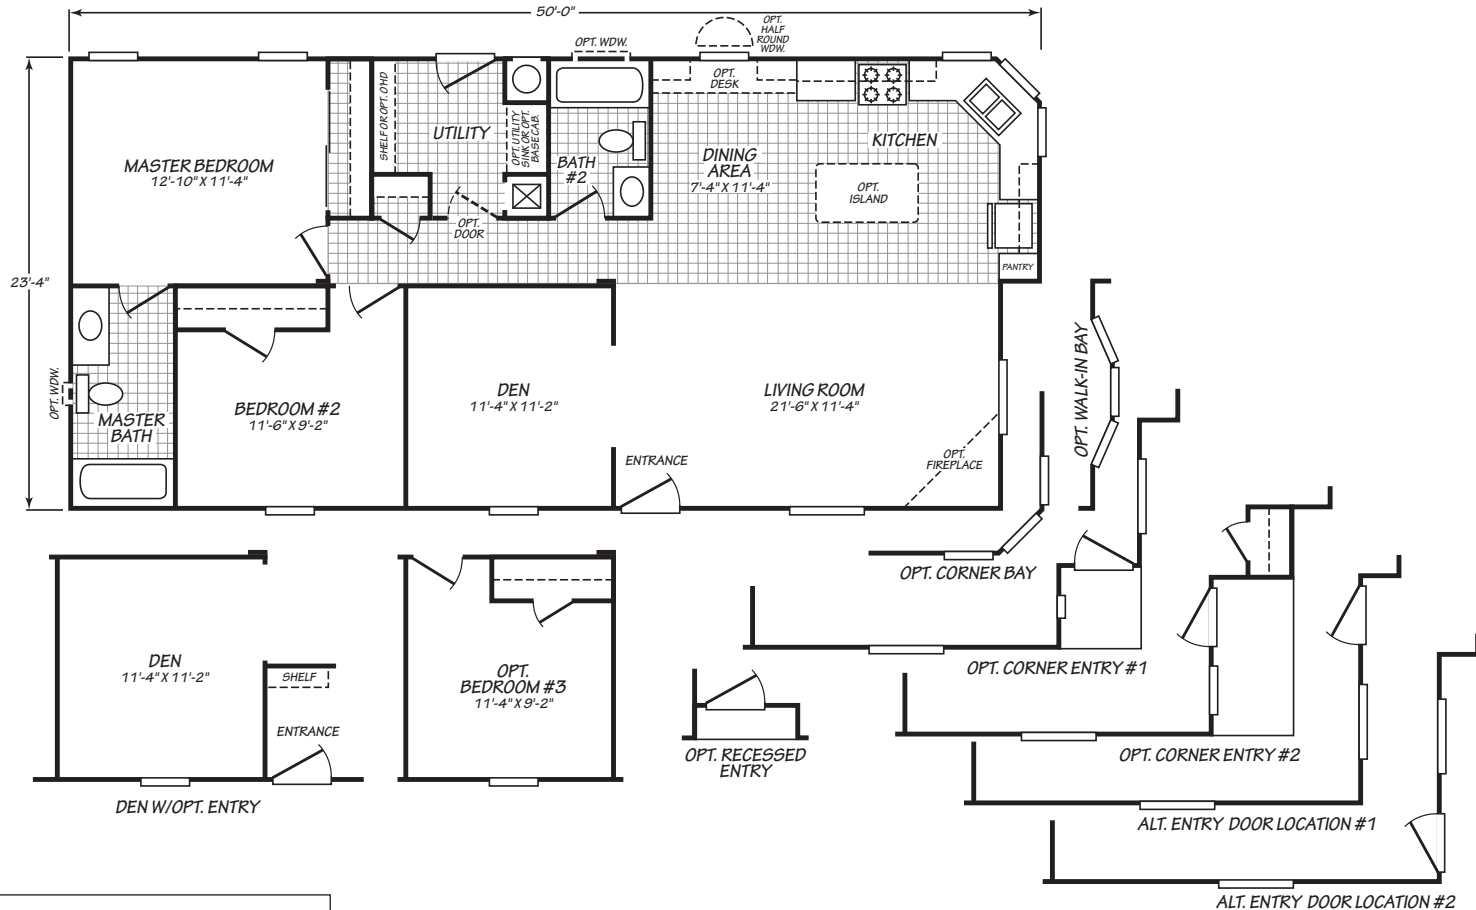

Beardsley

Canyon Lake Series

1,139 SQ. FT. (Approximate) 2 Bedrooms, 2 Baths

Last Updated: 5-24-22

FACTORY SELECT HOMES
8610 E. Main Street
Mesa, AZ 85207

FactorySelectMobileHomes.com | 1-800-670-1464

IMPORTANT: Alta Cima Corp reserves the right to modify, cancel or substitute products or features of this event at any time without prior notice or obligation. Pictures and other promotional materials are representative and may depict or contain floor plans, square footages, elevations, options, upgrades, extra design features, decorations, floor coverings, specialty light fixtures, custom paint and wall coverings, window treatments, landscaping, sound and alarm systems, furnishings, appliances, and other designer/decorator features and amenities that are not included as part of the home and/or may not be available at all locations. Home, pricing and community information is subject to change, and homes to prior sale, at any time without notice or obligation. ©2020 Alta Cima Corp. All rights reserved.