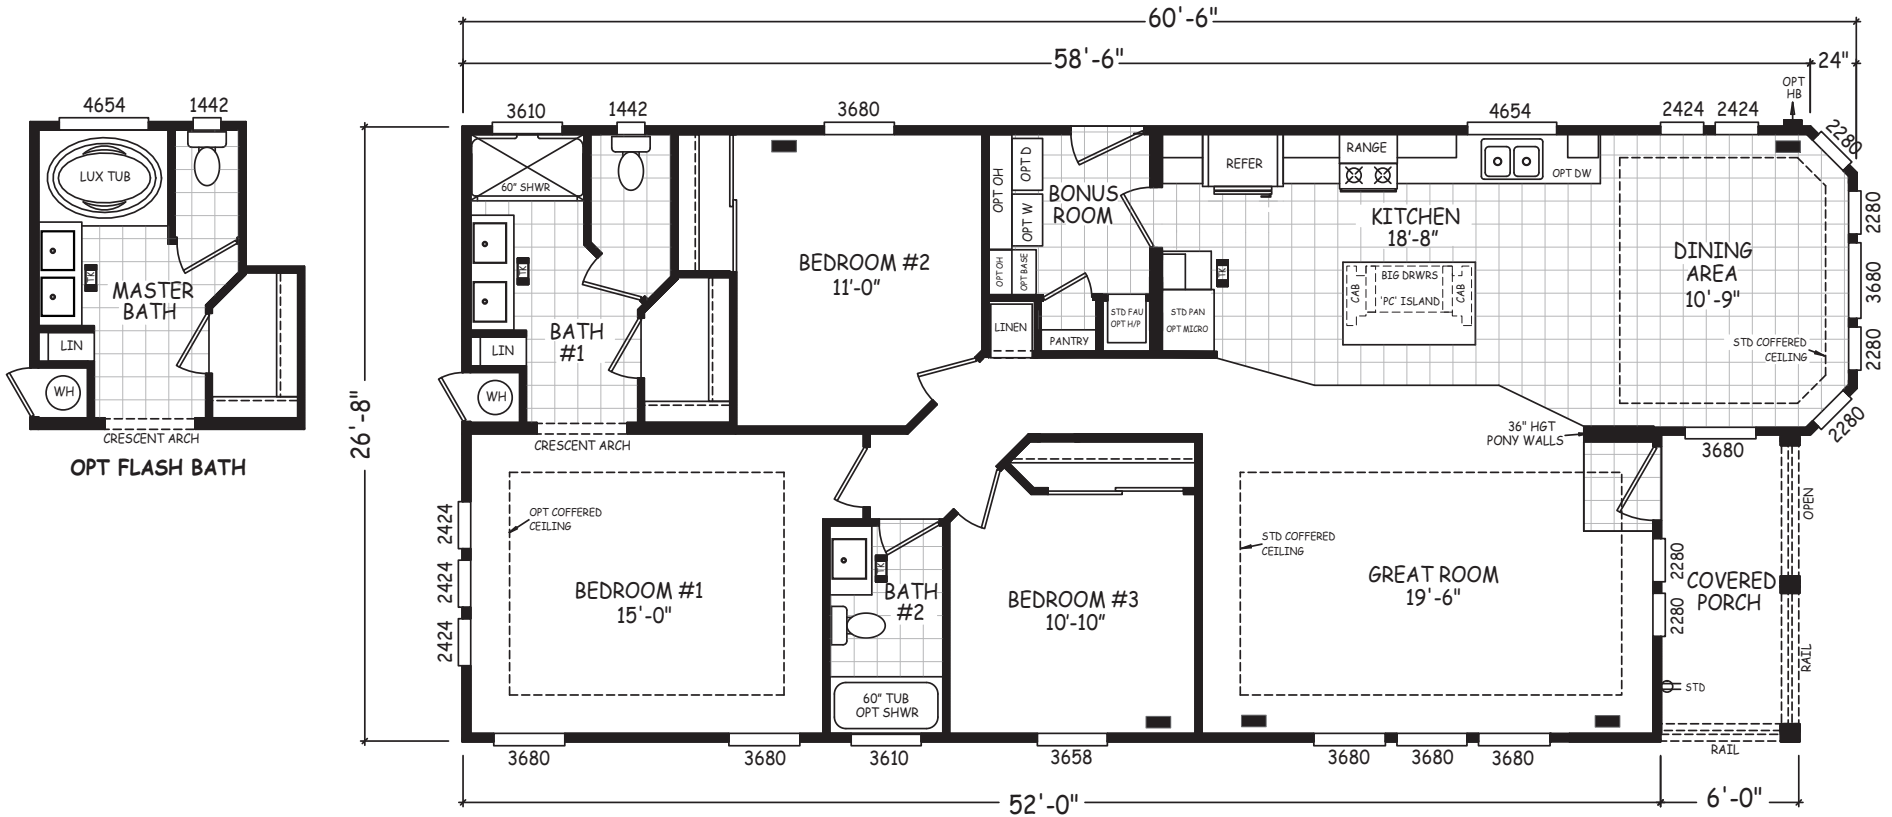

# Beechy

Pacifica Series

1,576 SQ. FT. (Approximate) 3 Bedroom, 2 Bath

Last Updated: 8-22-22

**FACTORY SELECT HOMES**  
8610 E. Main Street  
Mesa, AZ 85207

**FactorySelectMobileHomes.com | 1-800-670-1464**