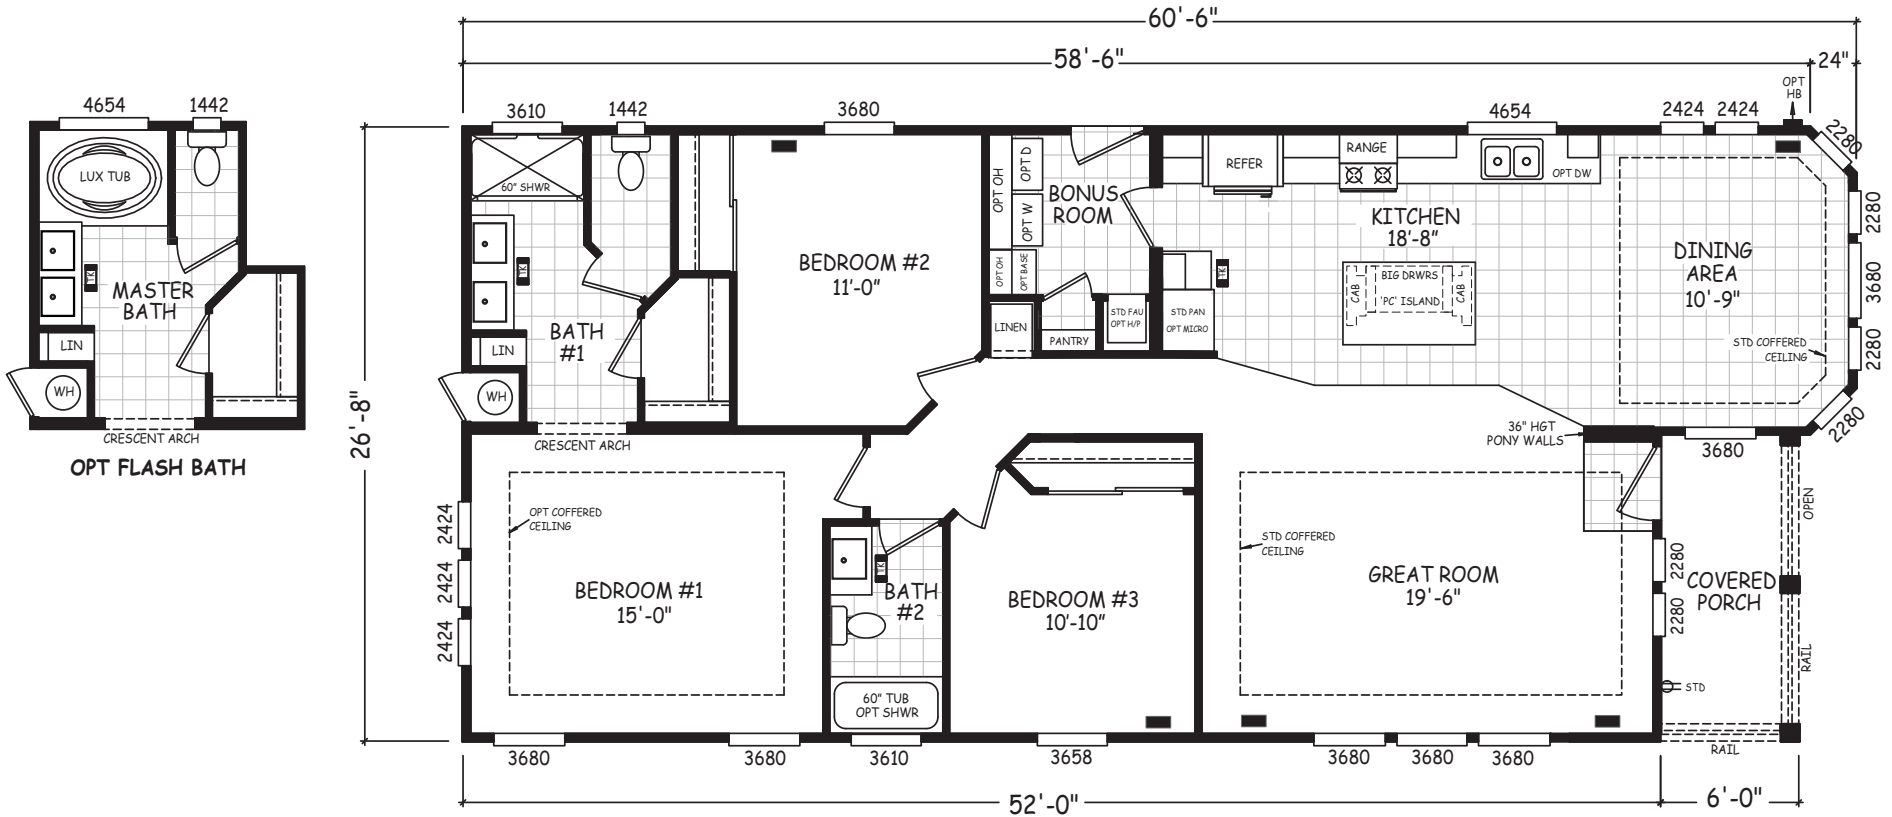

Beechy

Pacifica Series

1,576 SQ. FT. (Approximate) 3 Bedroom, 2 Bath

Last Updated: 8-22-22

FACTORY SELECT HOMES
8610 E. Main Street
Mesa, AZ 85207

FactorySelectMobileHomes.com | 1-800-670-1464

IMPORTANT: Alta Cima Corp reserves the right to modify, cancel or substitute products or features of this event at any time without prior notice or obligation. Pictures and other promotional materials are representative and may depict or contain floor plans, square footages, elevations, options, upgrades, extra design features, decorations, floor coverings, specialty light fixtures, custom paint and wall coverings, window treatments, landscaping, sound and alarm systems, furnishings, appliances, and other designer/decorator features and amenities that are not included as part of the home and/or may not be available at all locations. Home, pricing and community information is subject to change, and homes to prior sale, at any time without notice or obligation. ©2020 Alta Cima Corp. All rights reserved.