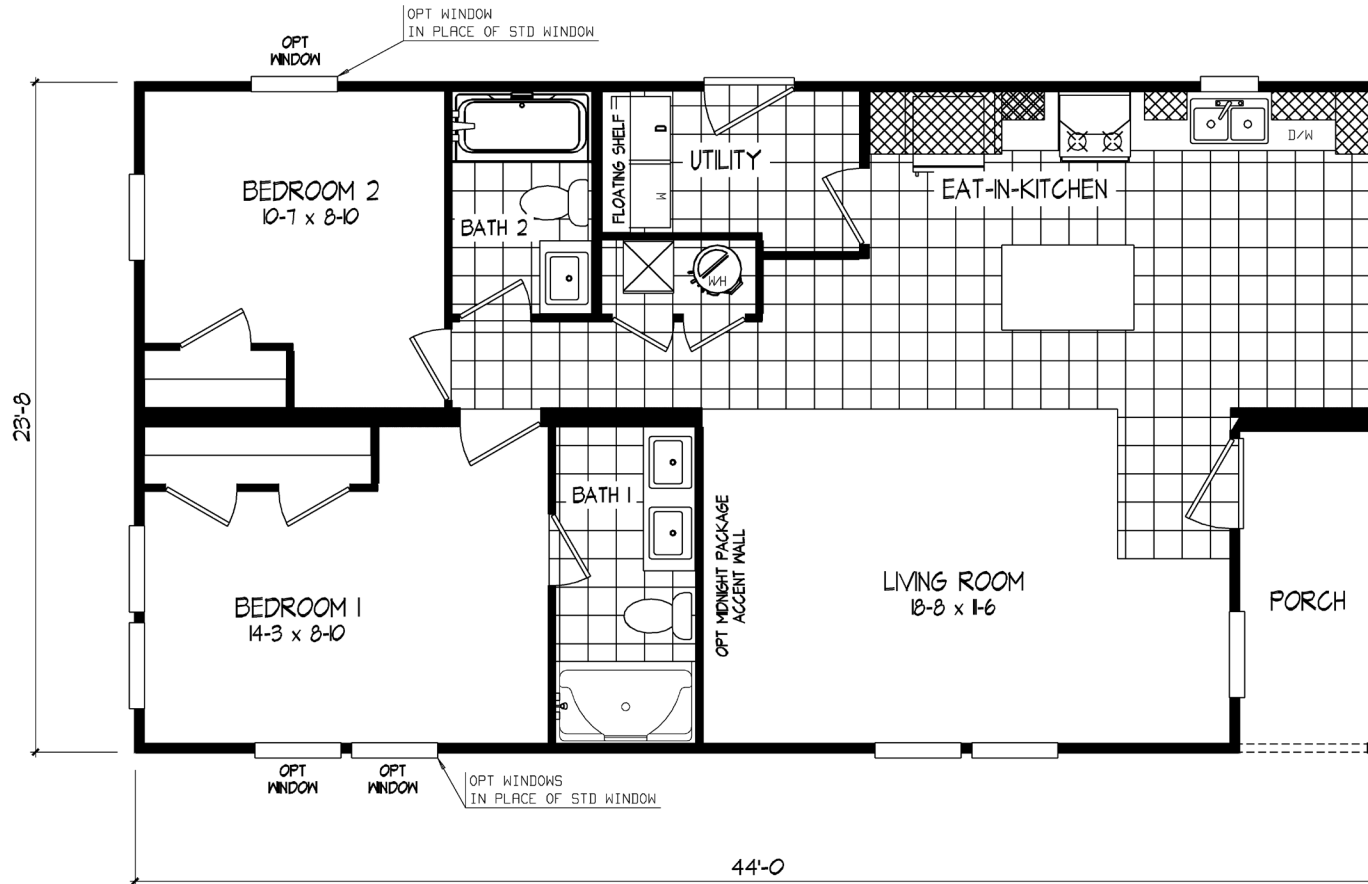

Belwood

Tempo Porch Series - Multi Section

982 SQ. FT. (Approximate) 2 Bedroom, 2 Bath

Last Updated: 2-25-25

FACTORY SELECT HOMES

8610 E. Main Street
Mesa, AZ 85207

FactorySelectMobileHomes.com | 1-800-670-1464