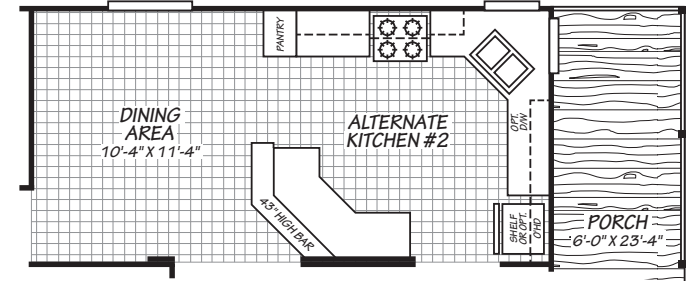

Berridge

Canyon Lake Series

1166 SQ. FT. (Approximate) 3 Bedrooms, 2 Baths

Last Updated: 10-11-24

FACTORY SELECT HOMES
8610 E. Main Street
Mesa, AZ 85207

FactorySelectMobileHomes.com | 1-800-670-1464

IMPORTANT: Alta Cima Corp reserves the right to modify, cancel or substitute products or features of this event at any time without prior notice or obligation. Pictures and other promotional materials are representative and may depict or contain floor plans, square footages, elevations, options, upgrades, extra design features, decorations, floor coverings, specialty light fixtures, custom paint and wall coverings, window treatments, landscaping, sound and alarm systems, furnishings, appliances, and other designer/decorator features and amenities that are not included as part of the home and/or may not be available at all locations. Home, pricing and community information is subject to change, and homes to prior sale, at any time without notice or obligation. ©2020 Alta Cima Corp. All rights reserved.