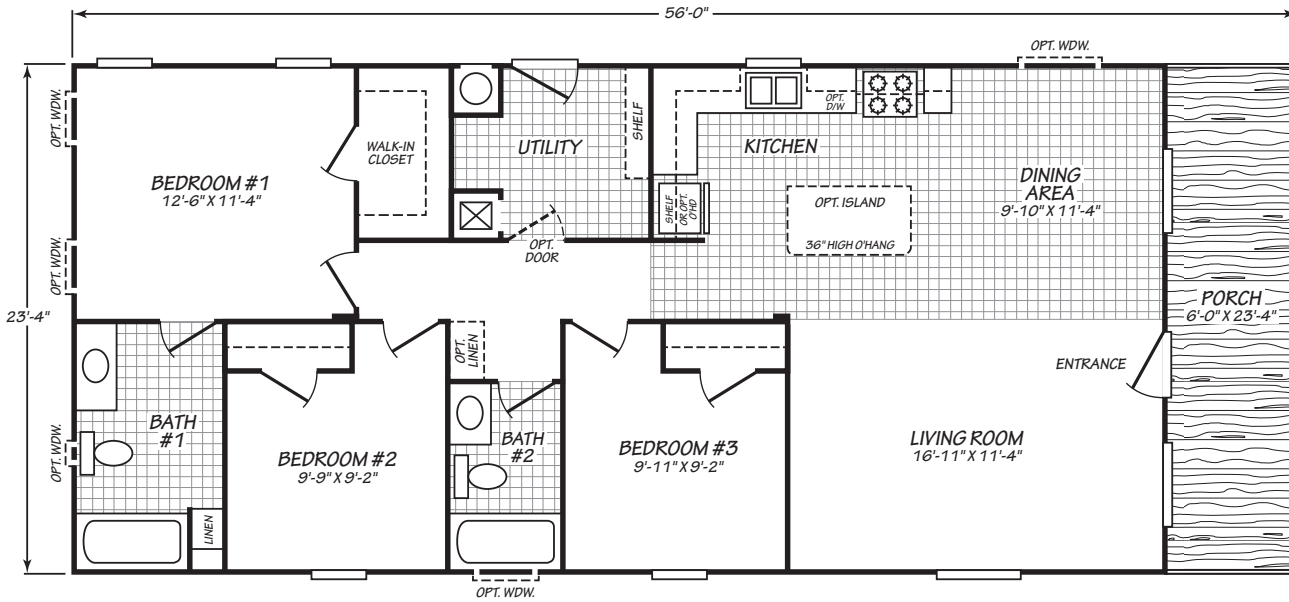

Berridge

Canyon Lake Series

1166 SQ. FT. (Approximate) 3 Bedrooms, 2 Baths

Last Updated: 10-11-24

FACTORY SELECT HOMES
8610 E. Main Street
Mesa, AZ 85207

FactorySelectMobileHomes.com | 1-800-670-1464

IMPORTANT: Alta Cima Corp reserves the right to modify, cancel or substitute products or features of this event at any time without prior notice or obligation. Pictures and other promotional materials are representative and may depict or contain floor plans, square footages, elevations, options, upgrades, extra design features, decorations, floor coverings, specialty light fixtures, custom paint and wall coverings, window treatments, landscaping, sound and alarm systems, furnishings, appliances, and other designer/decorator features and amenities that are not included as part of the home and/or may not be available at all locations. Home, pricing and community information is subject to change, and homes to prior sale, at any time without notice or obligation. ©2020 Alta Cima Corp. All rights reserved.