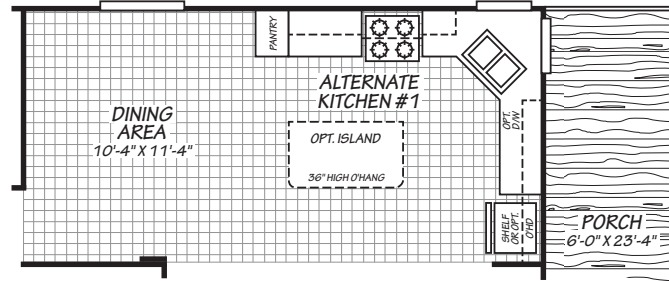

Berridge

Canyon Lake Series

1166 SQ. FT. (Approximate) 3 Bedrooms, 2 Baths

Last Updated: 10-11-24

FACTORY SELECT HOMES
8610 E. Main Street
Mesa, AZ 85207

FactorySelectMobileHomes.com | 1-800-670-1464

IMPORTANT: Alta Cima Corp reserves the right to modify, cancel or substitute products or features of this event at any time without prior notice or obligation. Pictures and other promotional materials are representative and may depict or contain floor plans, square footages, elevations, options, upgrades, extra design features, decorations, floor coverings, specialty light fixtures, custom paint and wall coverings, window treatments, landscaping, sound and alarm systems, furnishings, appliances, and other designer/decorator features and amenities that are not included as part of the home and/or may not be available at all locations. Home, pricing and community information is subject to change, and homes to prior sale, at any time without notice or obligation. ©2020 Alta Cima Corp. All rights reserved.