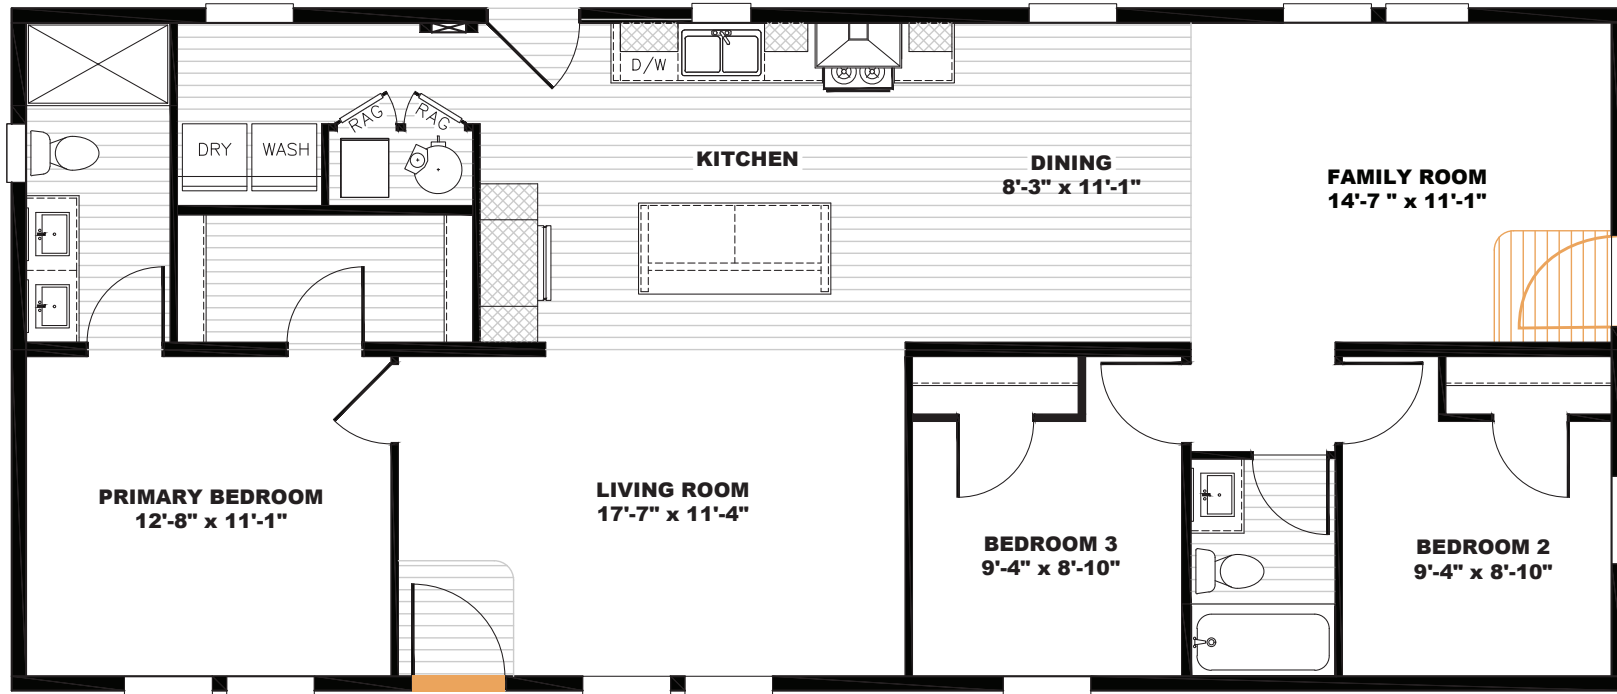

Beston

Tempo Series - Multi Section

1,325 SQ. FT. (Approximate) 3 Bedroom, 2 Bath

Last Updated: 8-10-23

24' x 56'

 Alternate Door Location Available

FACTORY SELECT HOMES
8610 E. Main Street
Mesa, AZ 85207

FactorySelectMobileHomes.com | 1-800-670-1464