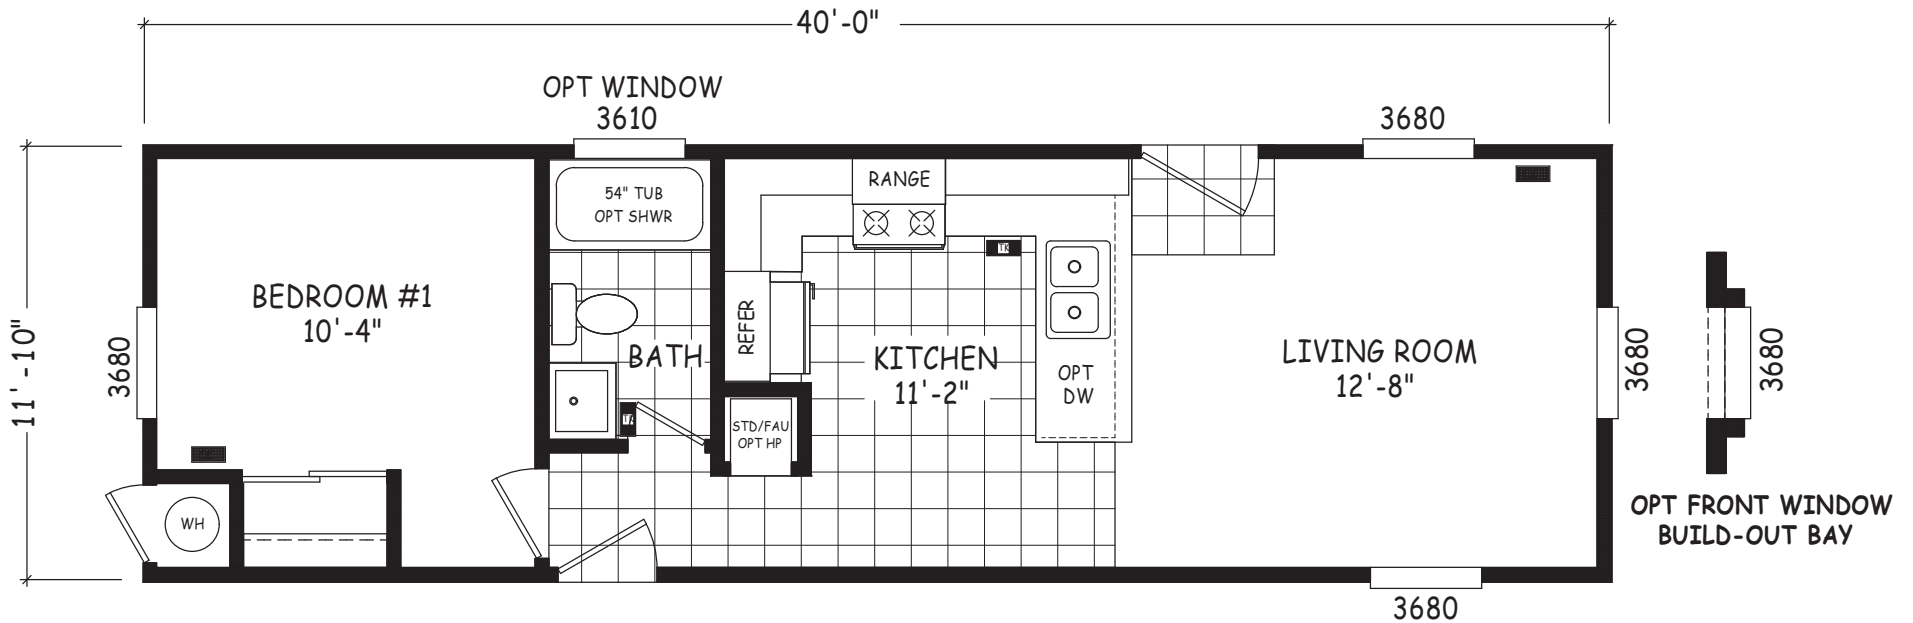

# Blakeshire

Encore Single Wide Series

467 SQ. FT. (Approximate) 1 Bedroom, 1 Bath

Last Updated: 12-8-22

**FACTORY SELECT HOMES**  
8610 E. Main Street  
Mesa, AZ 85207

**FactorySelectMobileHomes.com | 1-800-670-1464**