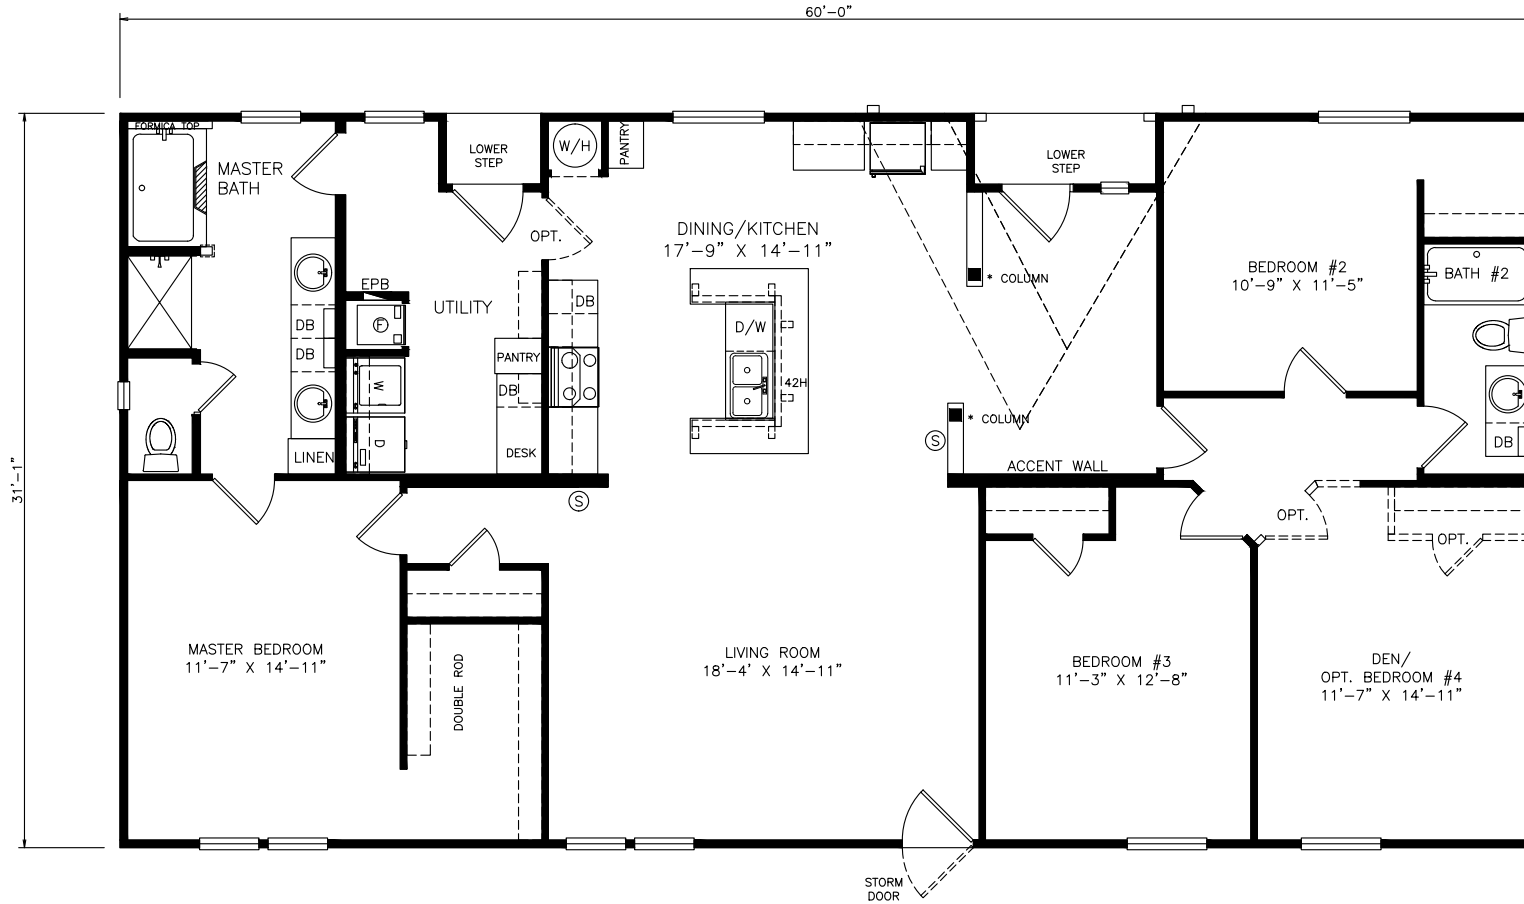

# Braniff

Heritage Series - Multi Section Series

1,865 SQ. FT. (Approximate) 3 Bedrooms, 2 Baths

Last Updated: 12-2-21

**FACTORY SELECT HOMES**  
8610 E. Main Street  
Mesa, AZ 85207

**FactorySelectMobileHomes.com | 1-800-670-1464**