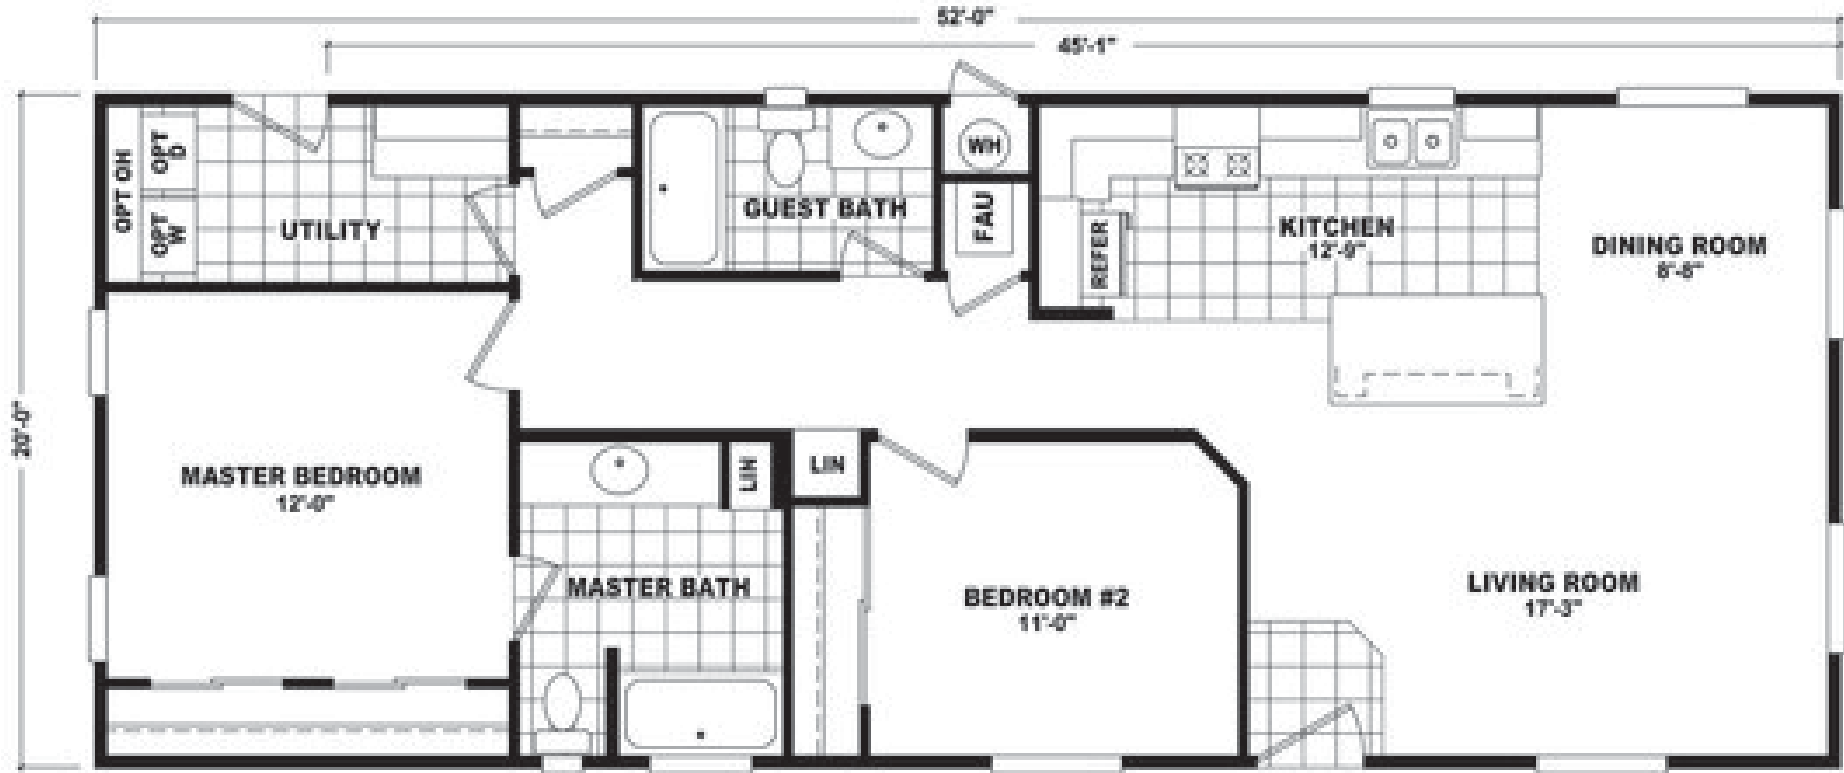

Bynum

20' Wide Series

1,040 SQ. FT. (Approximate) 2 Bedrooms, 2 Baths

Last Updated: 11-22-22

FACTORY SELECT HOMES

8610 E. Main Street
Mesa, AZ 85207

FactorySelectMobileHomes.com | 1-800-670-1464

IMPORTANT: Alta Cima Corp reserves the right to modify, cancel or substitute products or features of this event at any time without prior notice or obligation. Pictures and other promotional materials are representative and may depict or contain floor plans, square footages, elevations, options, upgrades, extra design features, decorations, floor coverings, specialty light fixtures, custom paint and wall coverings, window treatments, landscaping, sound and alarm systems, furnishings, appliances, and other designer/decorator features and amenities that are not included as part of the home and/or may not be available at all locations. Home, pricing and community information is subject to change, and homes to prior sale, at any time without notice or obligation. ©2020 Alta Cima Corp. All rights reserved.