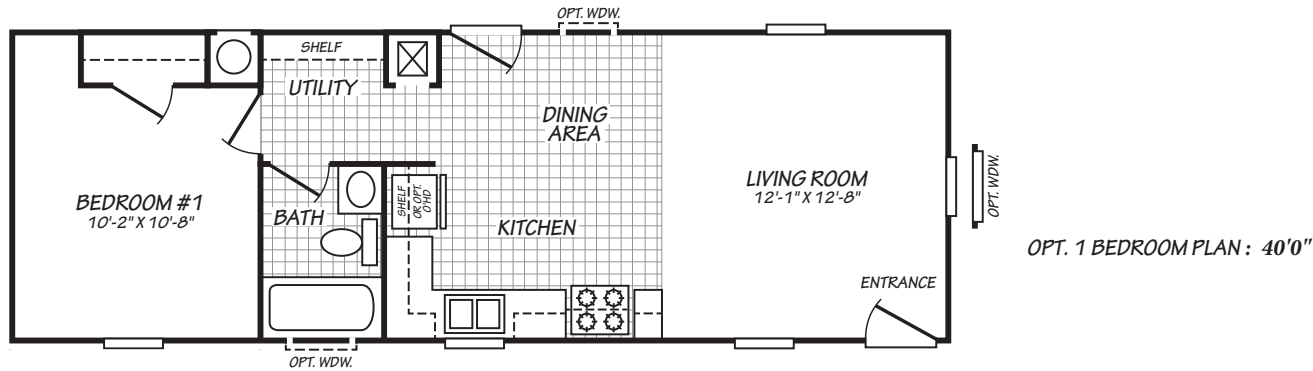

# Cadeville

Canyon Lake Series

639 SQ. FT. (Approximate) 2 Bedrooms, 1 Baths

Last Updated: 10-11-24

**FACTORY SELECT HOMES**  
8610 E. Main Street  
Mesa, AZ 85207

**FactorySelectMobileHomes.com | 1-800-670-1464**