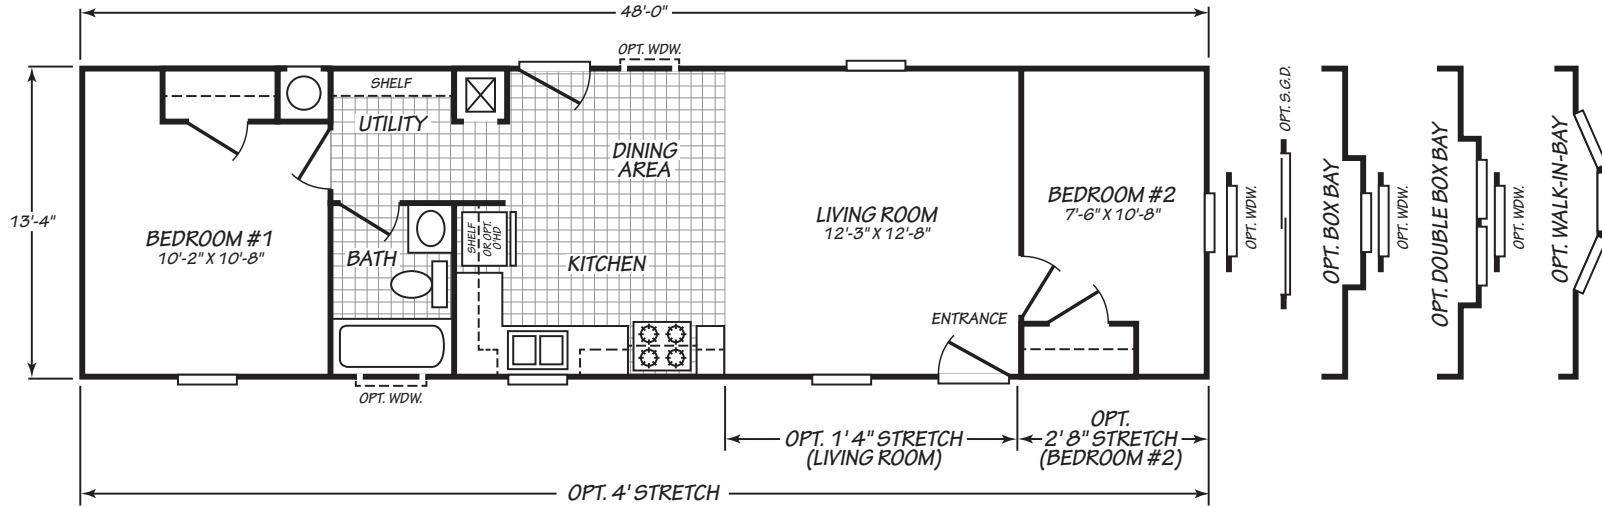

# Cadeville

Canyon Lake Series

639 SQ. FT. (Approximate) 2 Bedrooms, 1 Baths

Last Updated: 10-11-24

**FACTORY SELECT HOMES**  
8610 E. Main Street  
Mesa, AZ 85207

**FactorySelectMobileHomes.com | 1-800-670-1464**