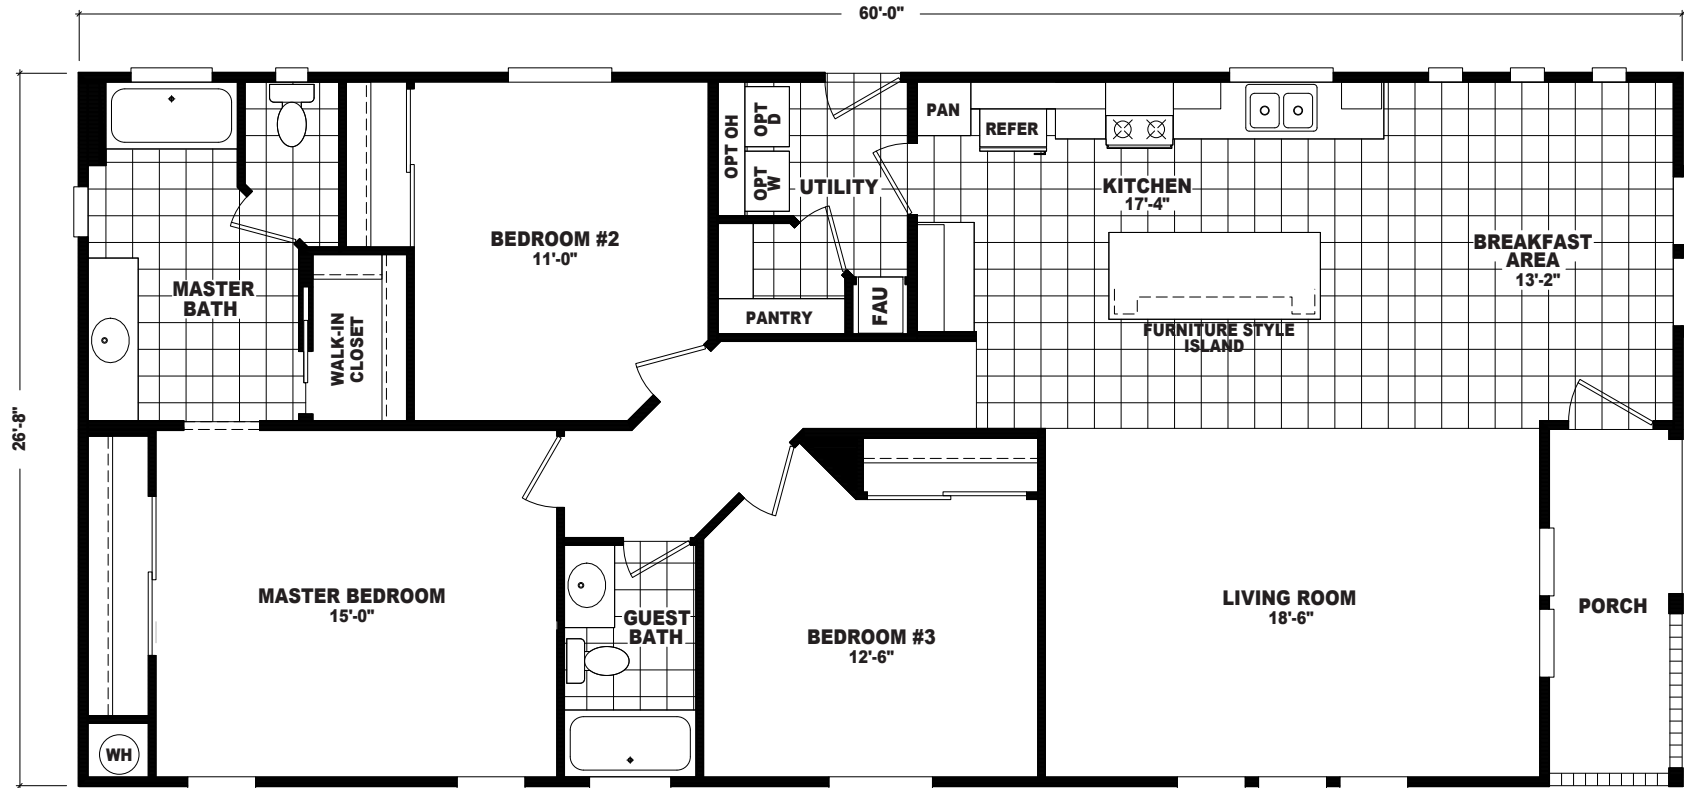

Cerillos

Westin Porch Series

1,600 SQ. FT. (Approximate) 3 Bedrooms, 2 Baths

Last Updated: 7-21-21

FACTORY SELECT HOMES
8610 E. Main Street
Mesa, AZ 85207

FactorySelectMobileHomes.com | 1-800-670-1464

IMPORTANT: Alta Cima Corp reserves the right to modify, cancel or substitute products or features of this event at any time without prior notice or obligation. Pictures and other promotional materials are representative and may depict or contain floor plans, square footages, elevations, options, upgrades, extra design features, decorations, floor coverings, specialty light fixtures, custom paint and wall coverings, window treatments, landscaping, sound and alarm systems, furnishings, appliances, and other designer/decorator features and amenities that are not included as part of the home and/or may not be available at all locations. Home, pricing and community information is subject to change, and homes to prior sale, at any time without notice or obligation. ©2020 Alta Cima Corp. All rights reserved.