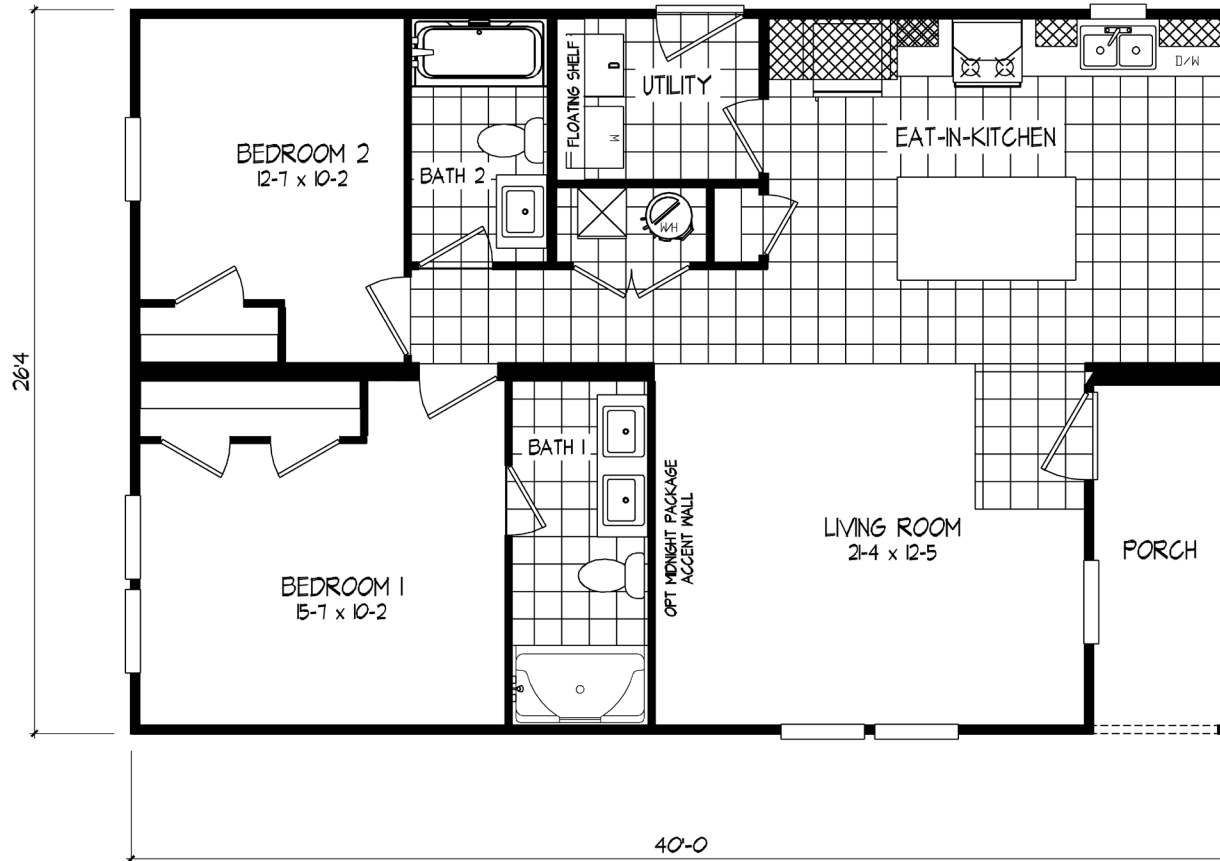

# Chadbourn

Tempo Porch Series - Multi Section

988 SQ. FT. (Approximate) 2 Bedroom, 2 Bath

Last Updated: 2-25-25

**FACTORY SELECT HOMES**  
8610 E. Main Street  
Mesa, AZ 85207

**FactorySelectMobileHomes.com | 1-800-670-1464**