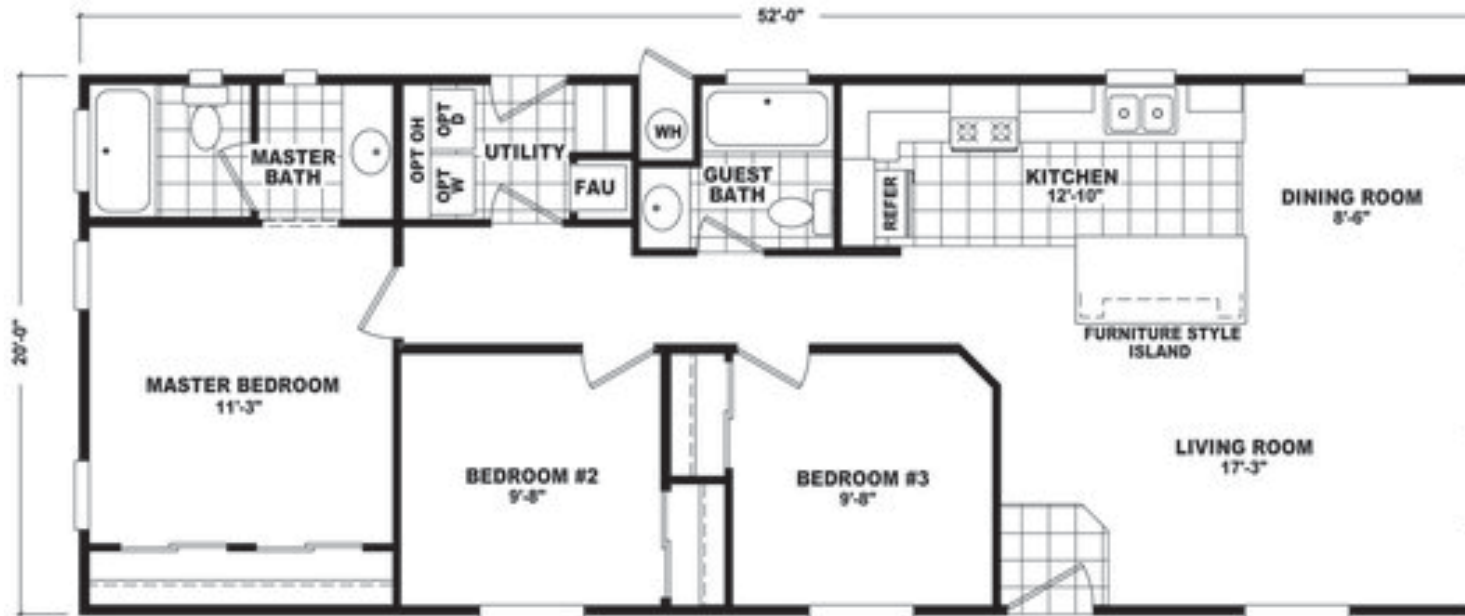

Charley

20' Wide Series

1,040 SQ. FT. (Approximate) 3 Bedrooms, 2 Baths

Last Updated: 11-22-22

OPTIONAL DEN

FACTORY SELECT HOMES
8610 E. Main Street
Mesa, AZ 85207

FactorySelectMobileHomes.com | 1-800-670-1464