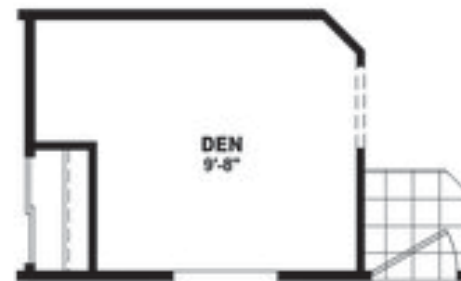

Charley

20' Wide Series

1,040 SQ. FT. (Approximate) 3 Bedrooms, 2 Baths

Last Updated: 11-22-22

OPTIONAL DEN

FACTORY SELECT HOMES
8610 E. Main Street
Mesa, AZ 85207

FactorySelectMobileHomes.com | 1-800-670-1464