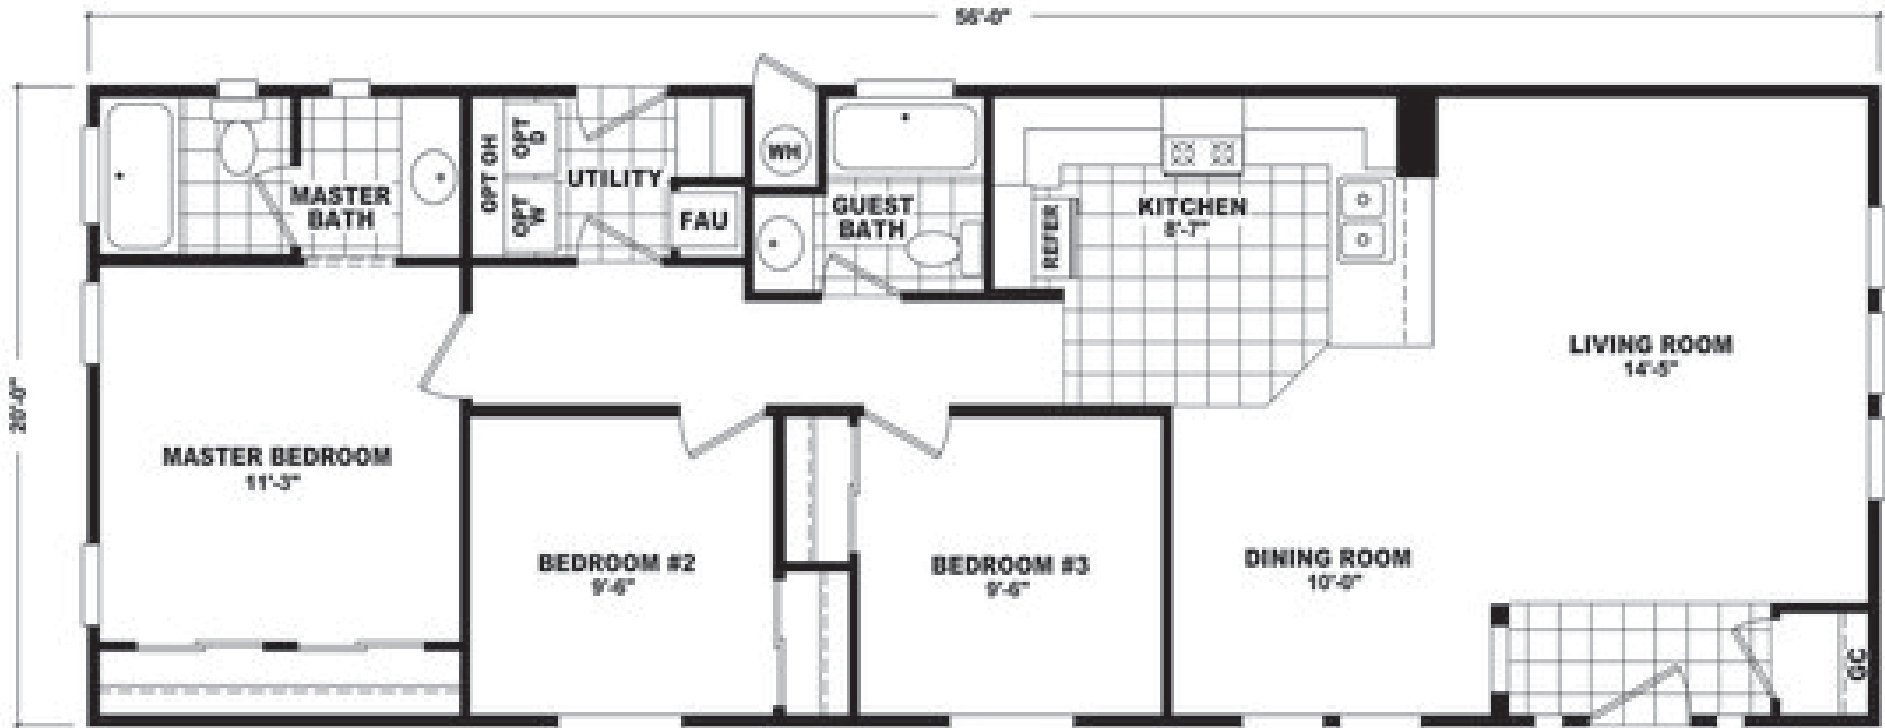

Clancy

20' Wide Series

1,120 SQ. FT. (Approximate) 3 Bedrooms, 2 Baths

Last Updated: 11-22-22

FACTORY SELECT HOMES

8610 E. Main Street
Mesa, AZ 85207

FactorySelectMobileHomes.com | 1-800-670-1464

IMPORTANT: Alta Cima Corp reserves the right to modify, cancel or substitute products or features of this event at any time without prior notice or obligation. Pictures and other promotional materials are representative and may depict or contain floor plans, square footages, elevations, options, upgrades, extra design features, decorations, floor coverings, specialty light fixtures, custom paint and wall coverings, window treatments, landscaping, sound and alarm systems, furnishings, appliances, and other designer/decorator features and amenities that are not included as part of the home and/or may not be available at all locations. Home, pricing and community information is subject to change, and homes to prior sale, at any time without notice or obligation. ©2020 Alta Cima Corp. All rights reserved.