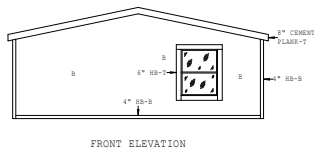

# Clarkco

Liberty Series

1866 SQ. FT. (Approximate) 4 Bedrooms, 2 Baths

Last Updated: 3-21-25

**FACTORY SELECT HOMES**  
8610 E. Main Street  
Mesa, AZ 85207

**FactorySelectMobileHomes.com | 1-800-670-1464**