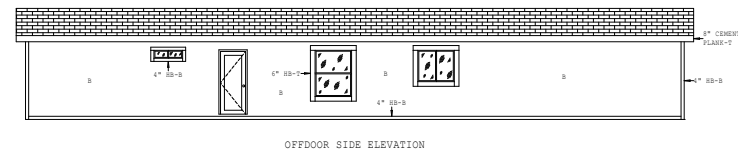

# Clarkco

Liberty Series

1866 SQ. FT. (Approximate) 4 Bedrooms, 2 Baths

Last Updated: 3-21-25

**FACTORY SELECT HOMES**  
8610 E. Main Street  
Mesa, AZ 85207

**FactorySelectMobileHomes.com | 1-800-670-1464**