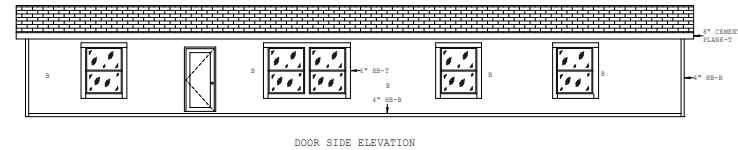

# Clarkco

Liberty Series

1866 SQ. FT. (Approximate) 4 Bedrooms, 2 Baths

Last Updated: 3-21-25

**FACTORY SELECT HOMES**  
8610 E. Main Street  
Mesa, AZ 85207

**FactorySelectMobileHomes.com | 1-800-670-1464**