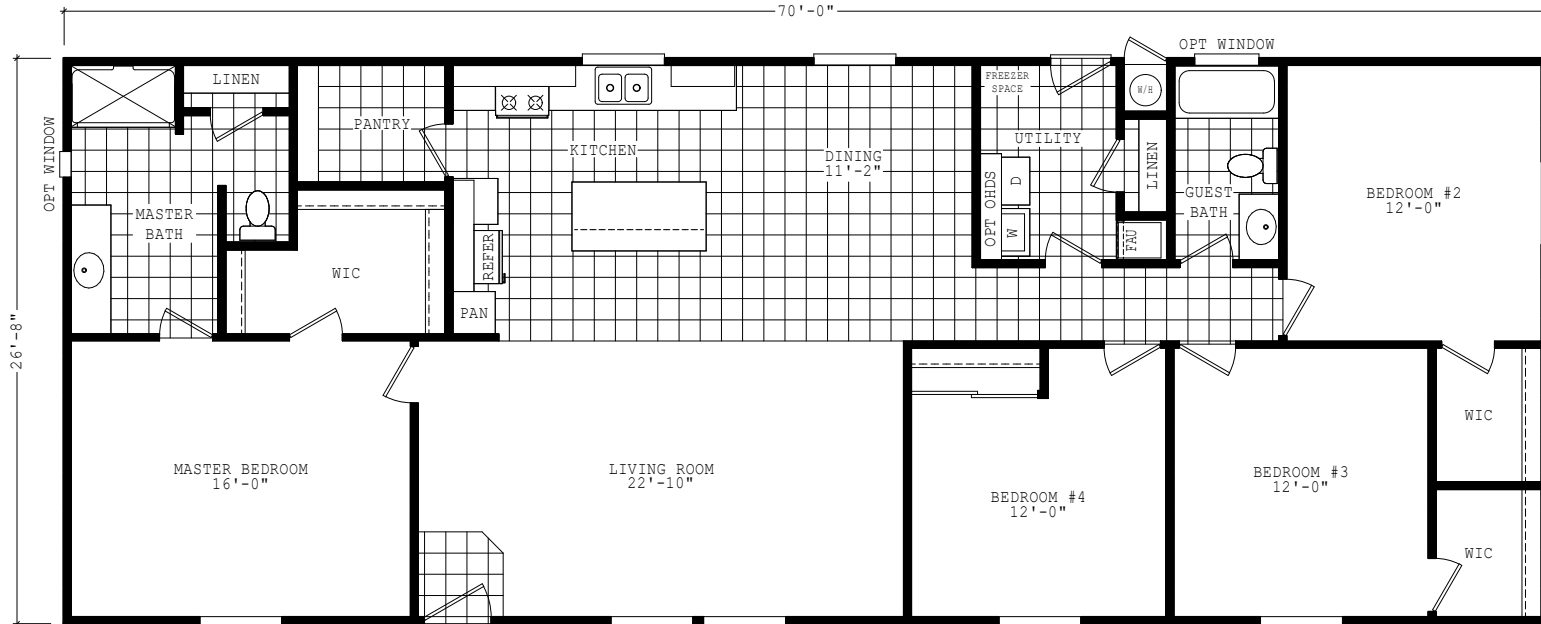

# Clarkco

Liberty Series

1866 SQ. FT. (Approximate) 4 Bedrooms, 2 Baths

Last Updated: 3-21-25

**FACTORY SELECT HOMES**  
8610 E. Main Street  
Mesa, AZ 85207

**FactorySelectMobileHomes.com | 1-800-670-1464**