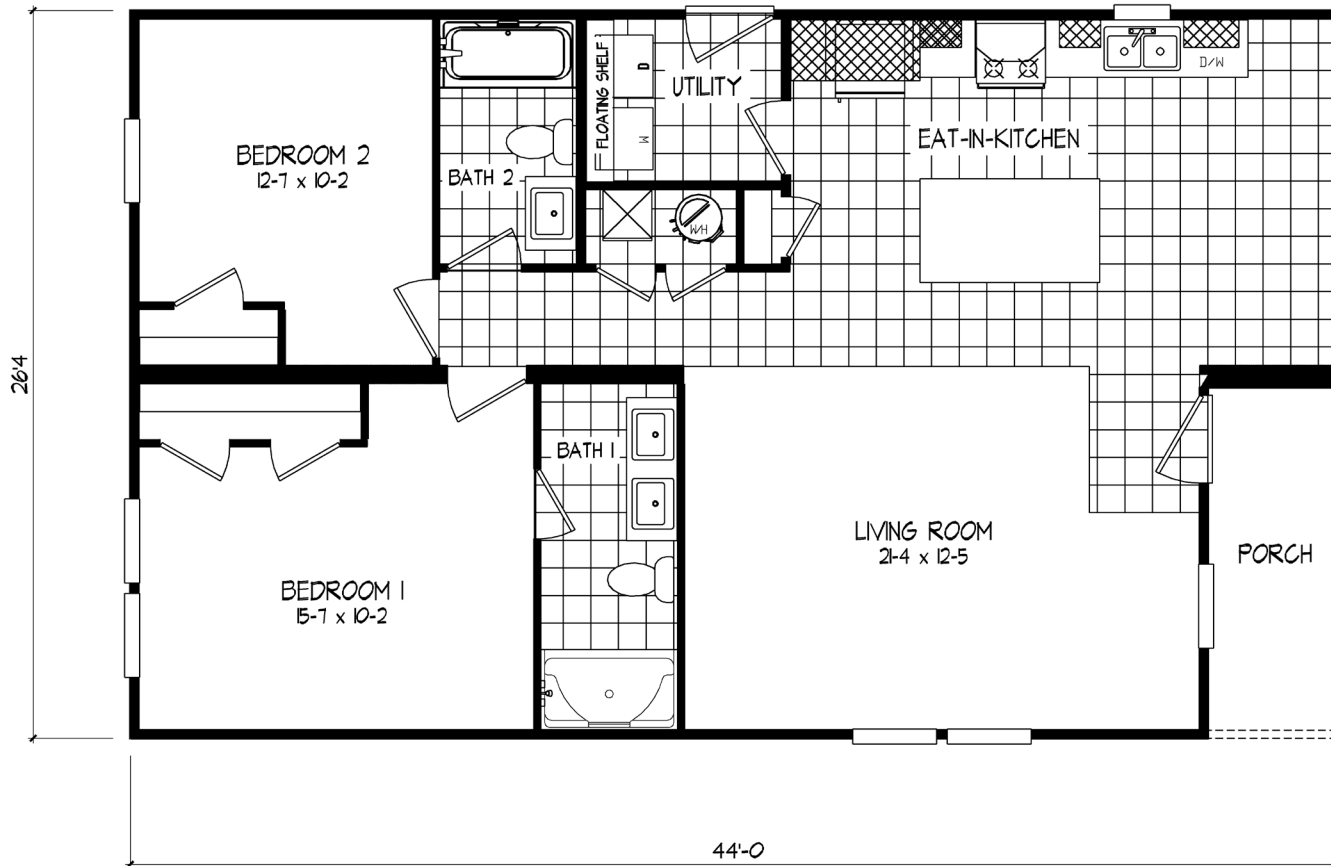

Clemmons

Tempo Porch Series - Multi Section

1093 SQ. FT. (Approximate) 2 Bedroom, 2 Bath

Last Updated: 2-25-25

FACTORY SELECT HOMES
8610 E. Main Street
Mesa, AZ 85207

FactorySelectMobileHomes.com | 1-800-670-1464