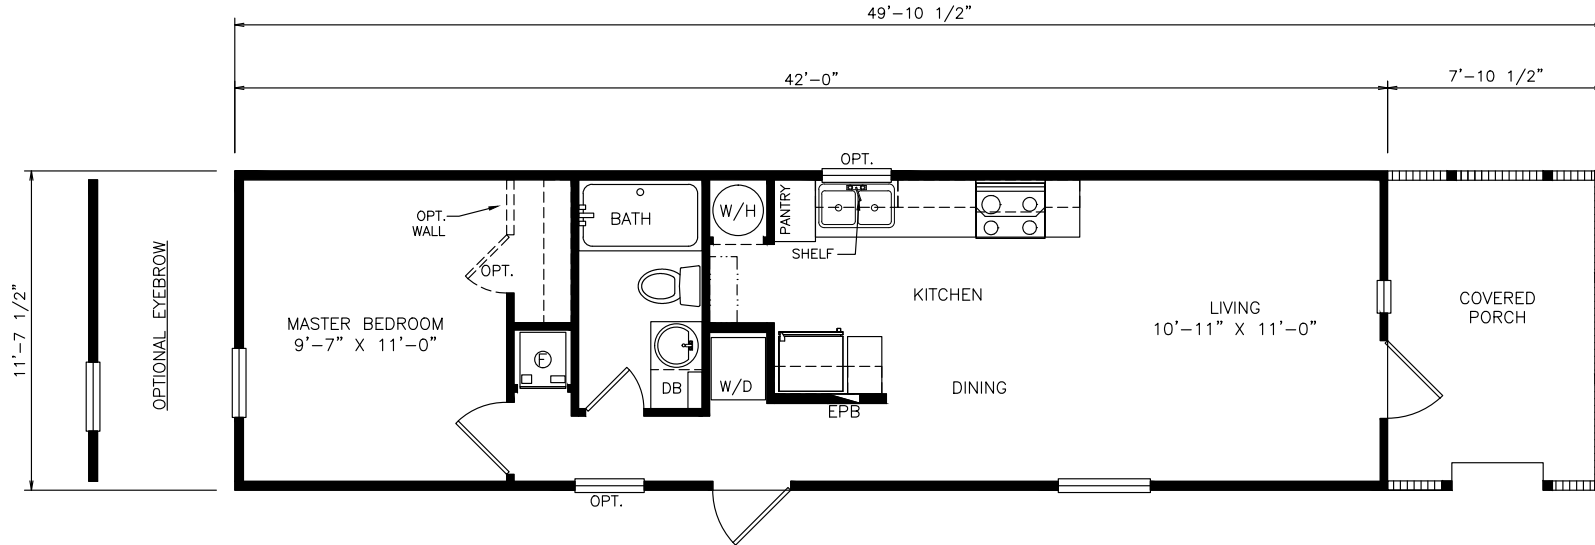

# Colmor

Select Series - Single Section Series

595 SQ. FT. (Approximate) 1 Bedroom, 1 Bath

Last Updated: 12-7-21

OPT. DISHWASHER CONFIGURATION

**FACTORY SELECT HOMES**  
8610 E. Main Street  
Mesa, AZ 85207