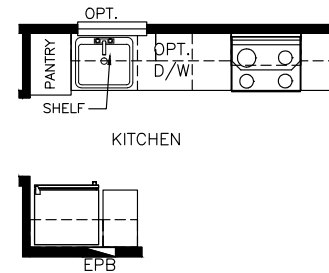

# Colmor

Select Series - Single Section Series

595 SQ. FT. (Approximate) 1 Bedroom, 1 Bath

Last Updated: 12-7-21

OPT. DISHWASHER CONFIGURATION

**FACTORY SELECT HOMES**  
8610 E. Main Street  
Mesa, AZ 85207