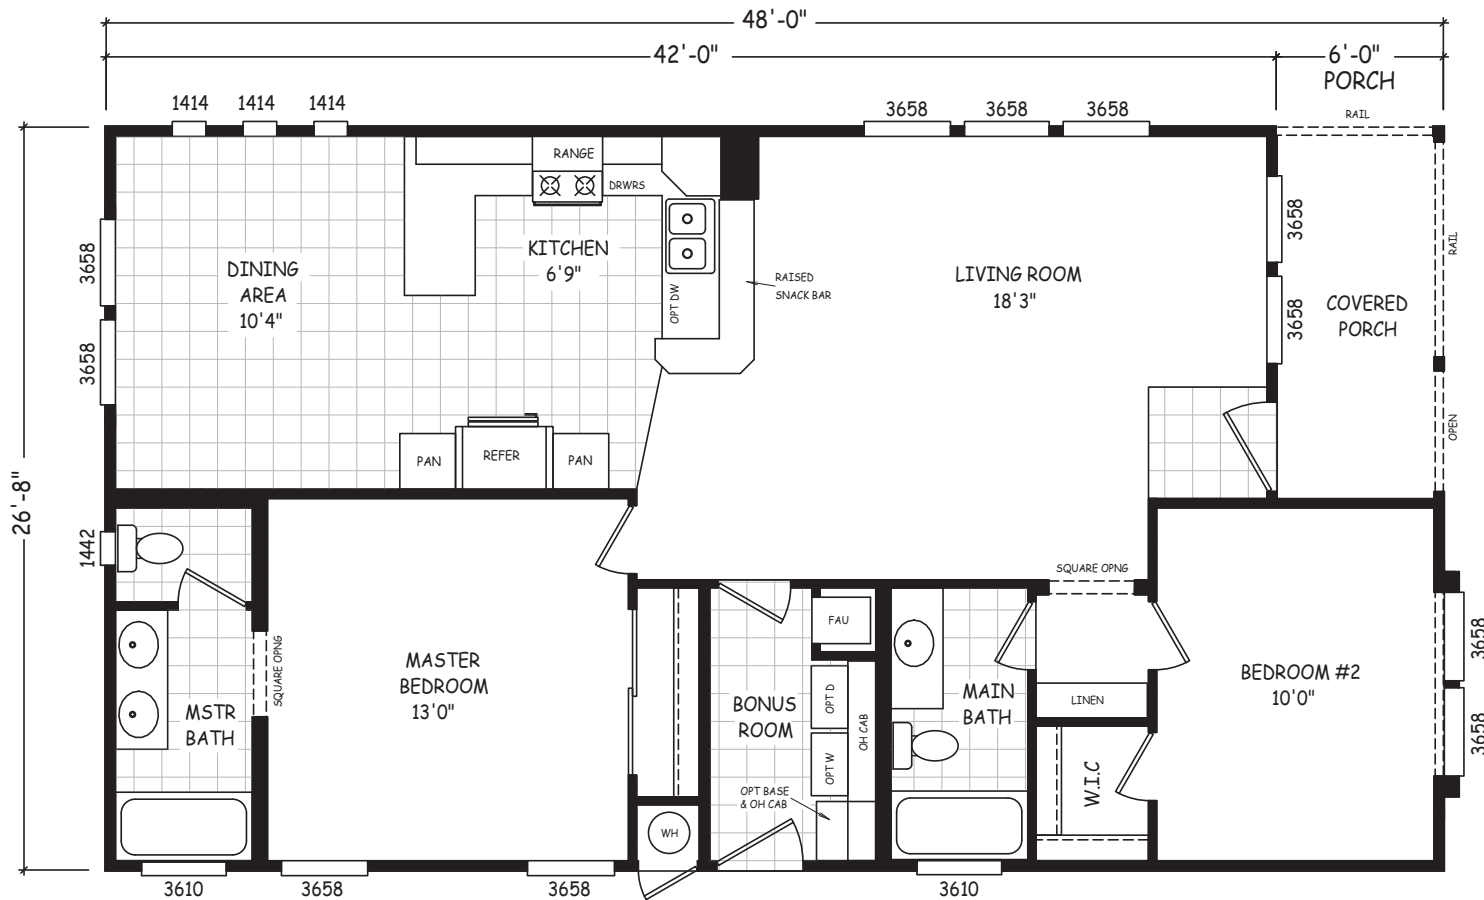

Cordesville

Sedona Ridge Classic Series

1,280 SQ. FT. (Approximate) 2 Bedroom, 2 Bath

Last Updated: 2-2-23

FACTORY SELECT HOMES
8610 E. Main Street
Mesa, AZ 85207

FactorySelectMobileHomes.com | 1-800-670-1464