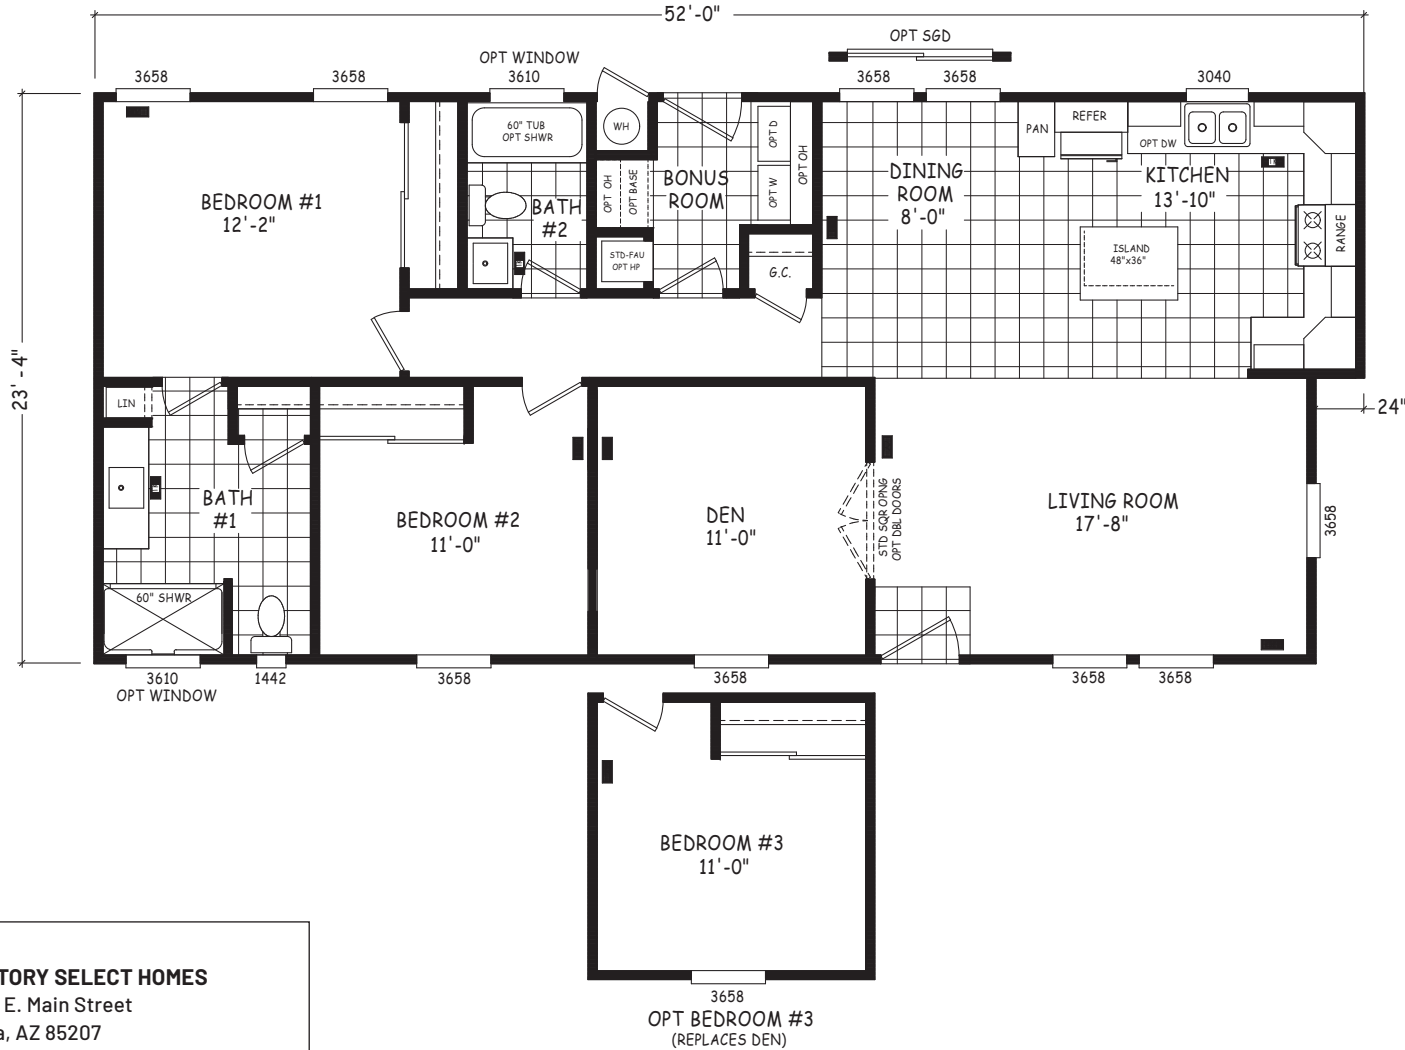

# Corral

Edge Series

1,190 SQ. FT. (Approximate) 2 Bedroom, 2 Bath

Last Updated: 8-22-22

**FACTORY SELECT HOMES**  
8610 E. Main Street  
Mesa, AZ 85207

**FactorySelectMobileHomes.com | 1-800-670-1464**

**IMPORTANT:** Alta Cima Corp reserves the right to modify, cancel or substitute products or features of this event at any time without prior notice or obligation. Pictures and other promotional materials are representative and may depict or contain floor plans, square footages, elevations, options, upgrades, extra design features, decorations, floor coverings, specialty light fixtures, custom paint and wall coverings, window treatments, landscaping, sound and alarm systems, furnishings, appliances, and other designer/decorator features and amenities that are not included as part of the home and/or may not be available at all locations. Home, pricing and community information is subject to change, and homes to prior sale, at any time without notice or obligation. ©2020 Alta Cima Corp. All rights reserved.