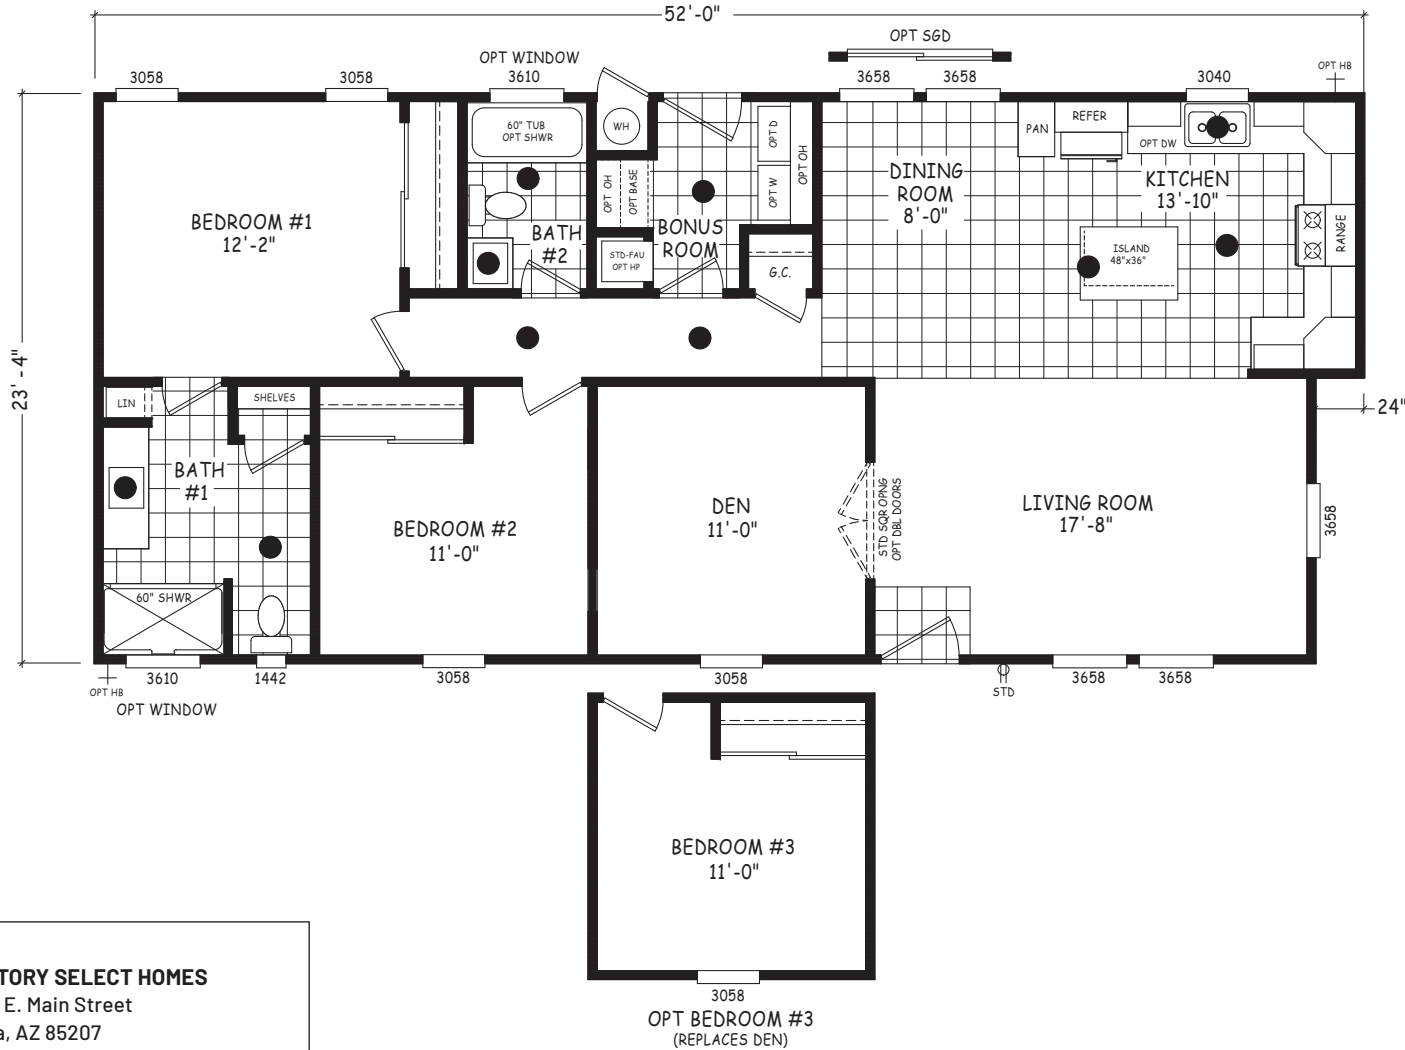

Corral

Edge Series

1,190 SQ. FT. (Approximate) 2 Bedroom, 2 Bath

Last Updated: 6-26-25

FACTORY SELECT HOMES
8610 E. Main Street
Mesa, AZ 85207

FactorySelectMobileHomes.com | 1-800-670-1464

IMPORTANT: Alta Cima Corp reserves the right to modify, cancel or substitute products or features of this event at any time without prior notice or obligation. Pictures and other promotional materials are representative and may depict or contain floor plans, square footages, elevations, options, upgrades, extra design features, decorations, floor coverings, specialty light fixtures, custom paint and wall coverings, window treatments, landscaping, sound and alarm systems, furnishings, appliances, and other designer/decorator features and amenities that are not included as part of the home and/or may not be available at all locations. Home, pricing and community information is subject to change, and homes to prior sale, at any time without notice or obligation. ©2020 Alta Cima Corp. All rights reserved.