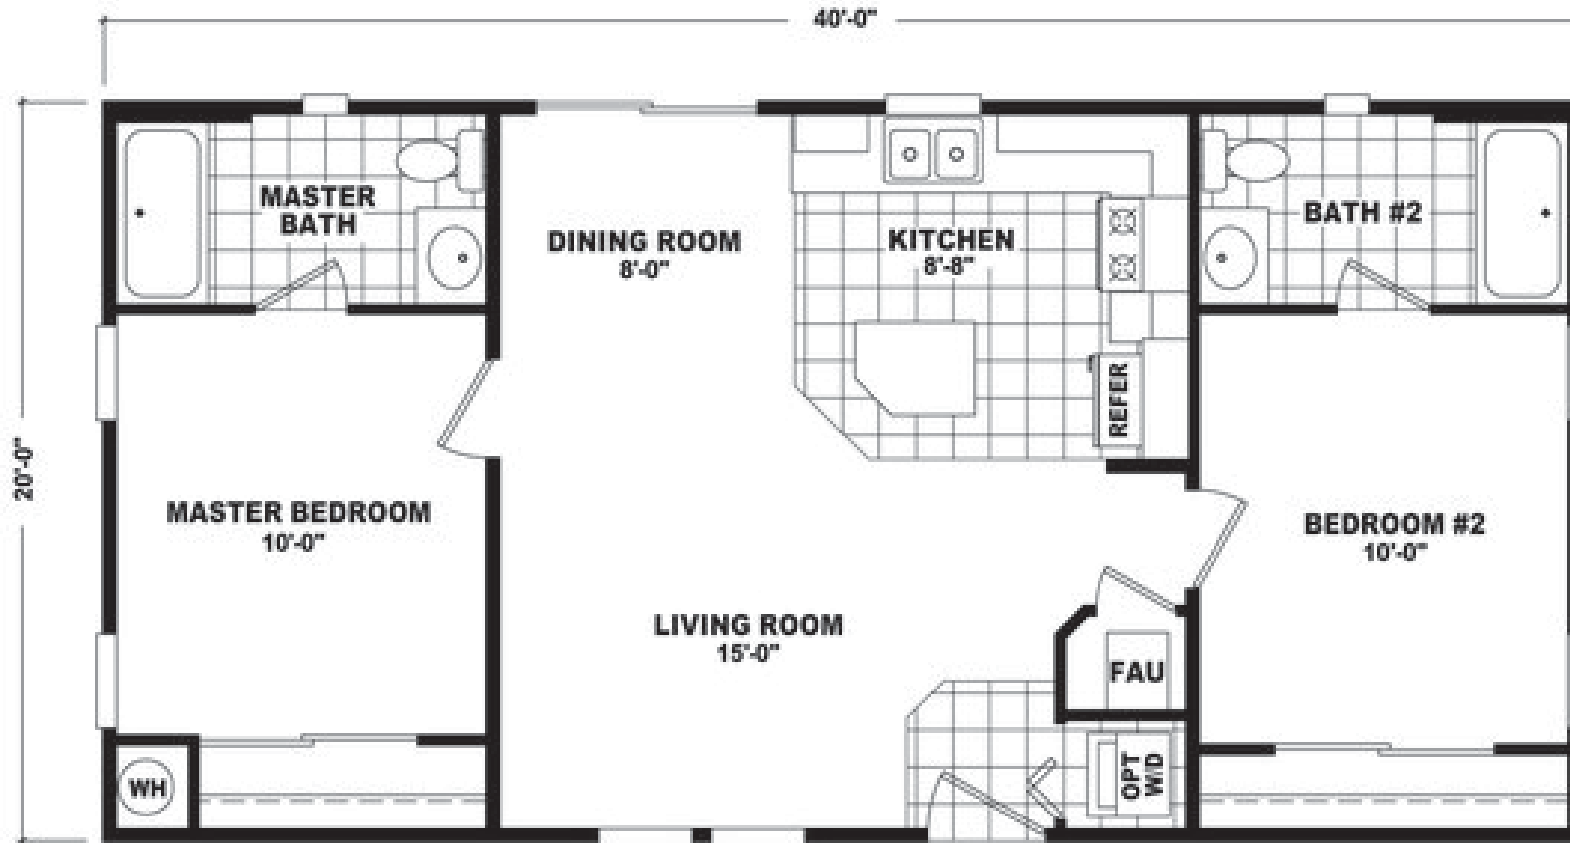

# Corwin

20' Wide Series

800 SQ. FT. (Approximate) 2 Bedrooms, 2 Baths

Last Updated: 11-22-22