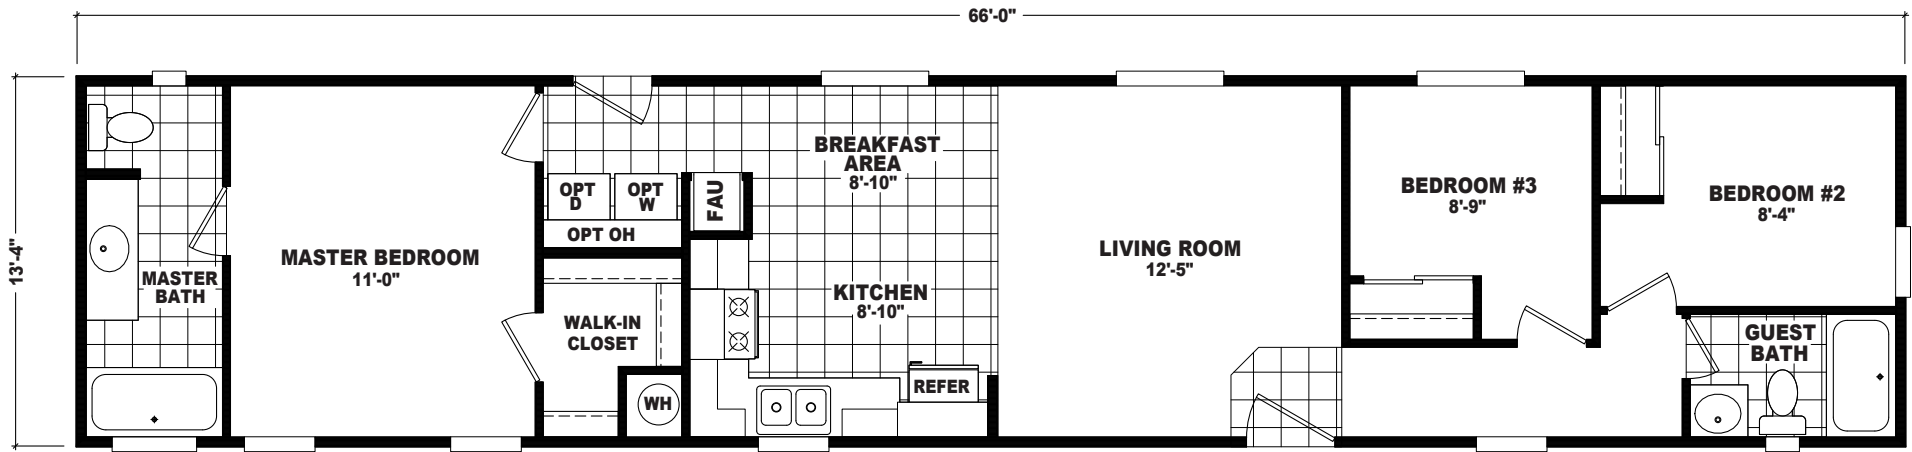

Creede

EP Single Section Series

880 SQ. FT. (Approximate) 3 Bedroom, 2 Bath

Last Updated: 9-19-22

FACTORY SELECT HOMES
8610 E. Main Street
Mesa, AZ 85207

FactorySelectMobileHomes.com | 1-800-670-1464

IMPORTANT: Alta Cima Corp reserves the right to modify, cancel or substitute products or features of this event at any time without prior notice or obligation. Pictures and other promotional materials are representative and may depict or contain floor plans, square footages, elevations, options, upgrades, extra design features, decorations, floor coverings, specialty light fixtures, custom paint and wall coverings, window treatments, landscaping, sound and alarm systems, furnishings, appliances, and other designer/decorator features and amenities that are not included as part of the home and/or may not be available at all locations. Home, pricing and community information is subject to change, and homes to prior sale, at any time without notice or obligation. ©2020 Alta Cima Corp. All rights reserved.