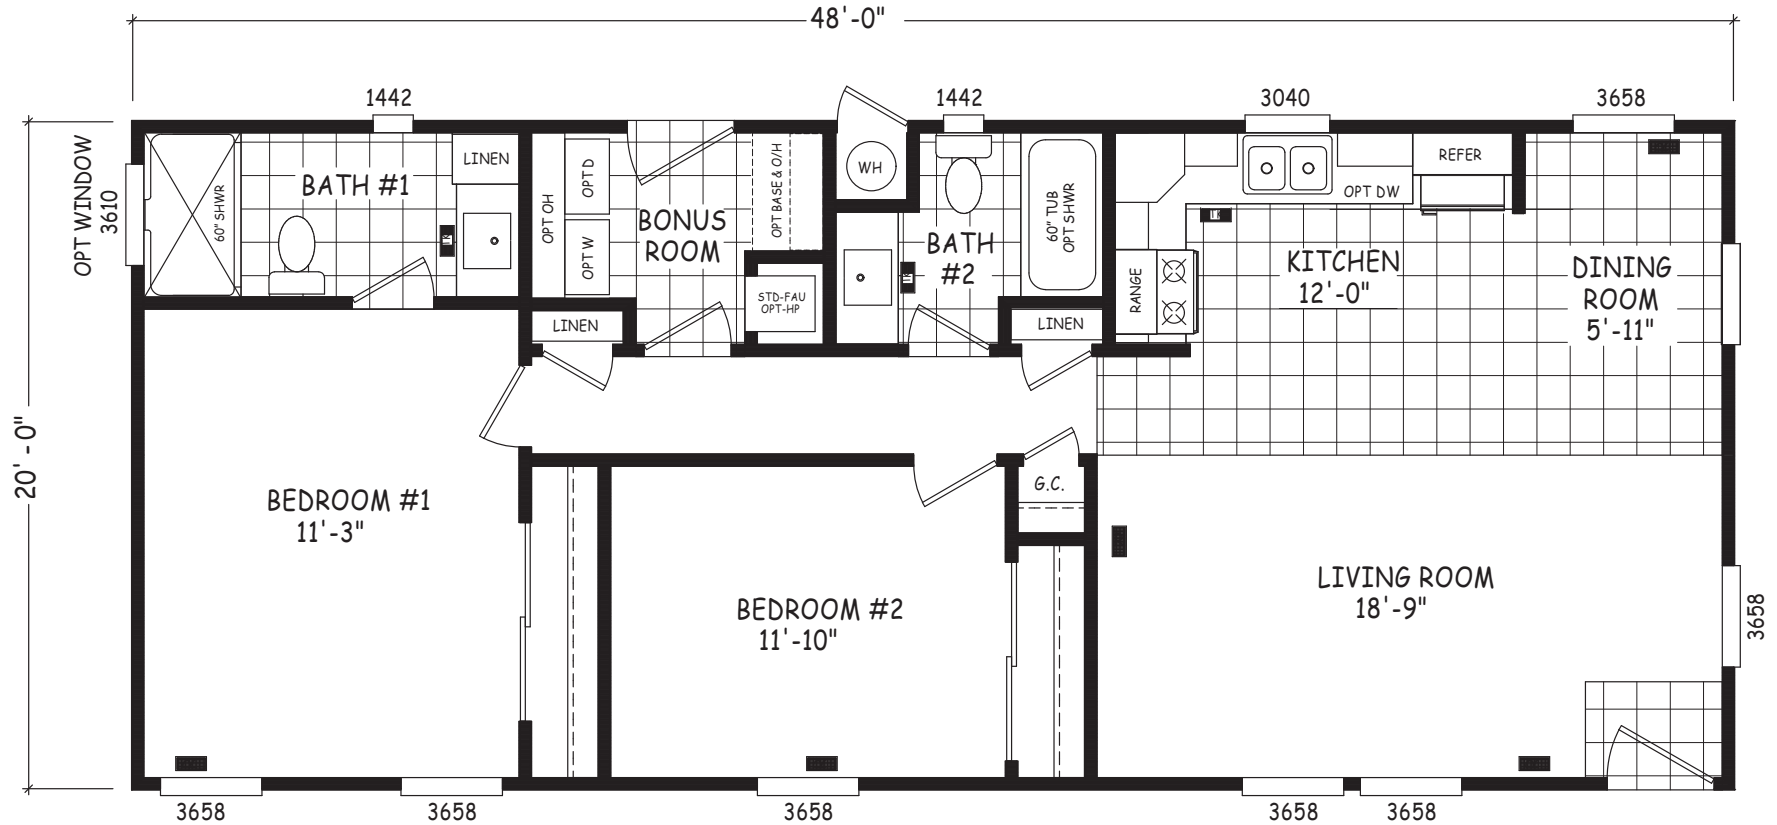

Crown

Edge Series

960 SQ. FT. (Approximate) 2 Bedroom, 2 Bath

Last Updated: 8-22-22

FACTORY SELECT HOMES
8610 E. Main Street
Mesa, AZ 85207

FactorySelectMobileHomes.com | 1-800-670-1464

IMPORTANT: Alta Cima Corp reserves the right to modify, cancel or substitute products or features of this event at any time without prior notice or obligation. Pictures and other promotional materials are representative and may depict or contain floor plans, square footages, elevations, options, upgrades, extra design features, decorations, floor coverings, specialty light fixtures, custom paint and wall coverings, window treatments, landscaping, sound and alarm systems, furnishings, appliances, and other designer/decorator features and amenities that are not included as part of the home and/or may not be available at all locations. Home, pricing and community information is subject to change, and homes to prior sale, at any time without notice or obligation. ©2020 Alta Cima Corp. All rights reserved.