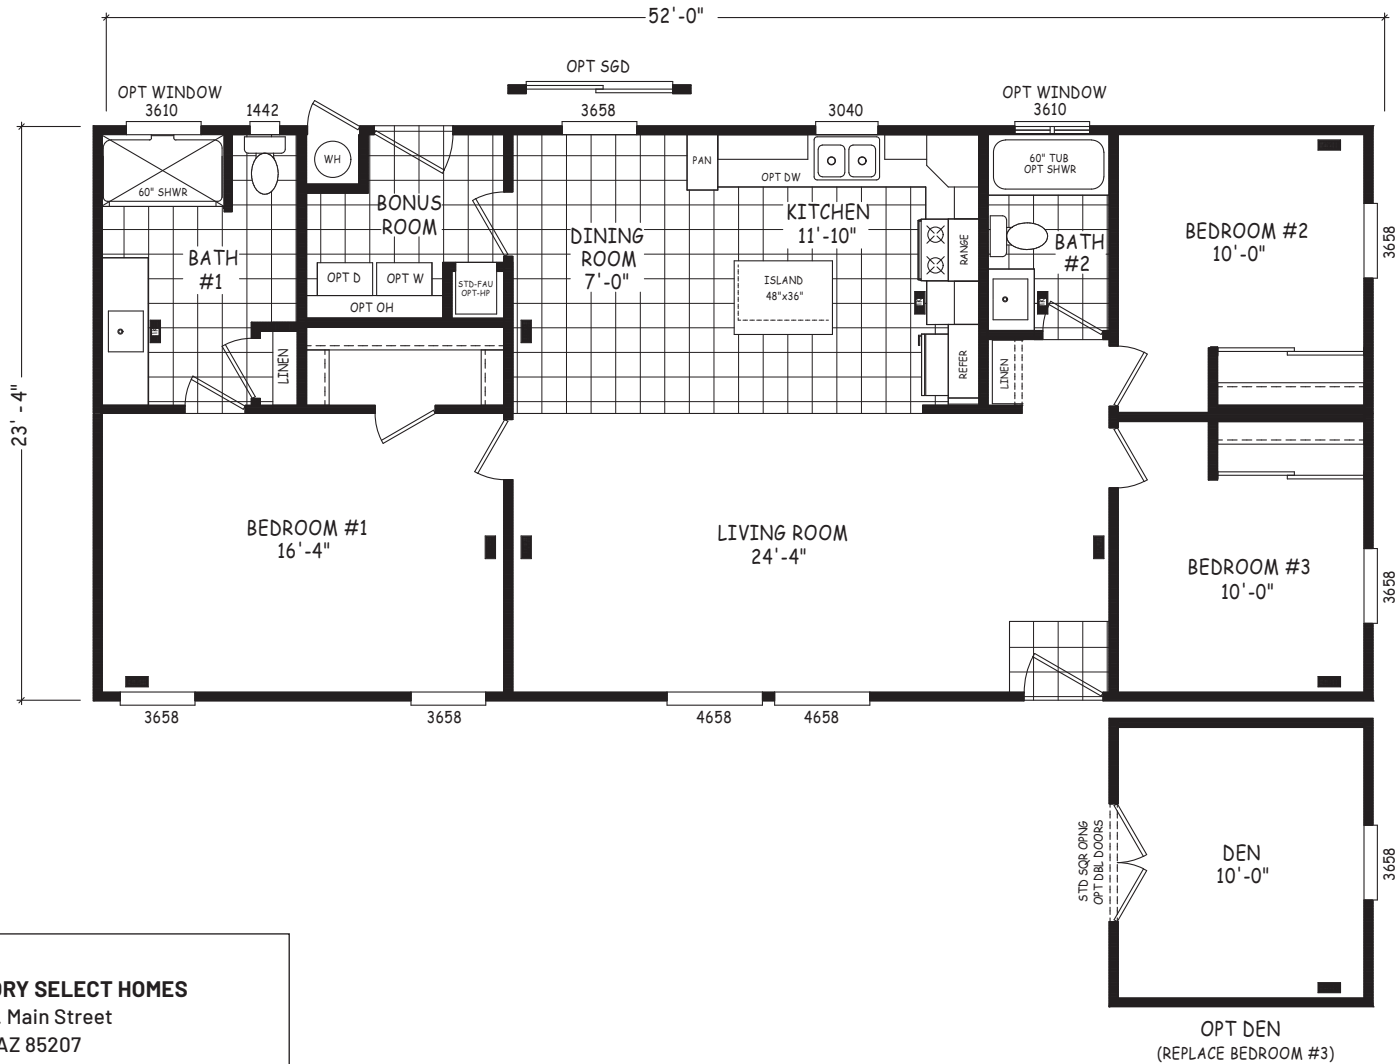

# Daisy

Edge Series

1,214 SQ. FT. (Approximate) 3 Bedroom, 2 Bath

Last Updated: 8-22-22

**FACTORY SELECT HOMES**  
8610 E. Main Street  
Mesa, AZ 85207

**FactorySelectMobileHomes.com | 1-800-670-1464**

**IMPORTANT:** Alta Cima Corp reserves the right to modify, cancel or substitute products or features of this event at any time without prior notice or obligation. Pictures and other promotional materials are representative and may depict or contain floor plans, square footages, elevations, options, upgrades, extra design features, decorations, floor coverings, specialty light fixtures, custom paint and wall coverings, window treatments, landscaping, sound and alarm systems, furnishings, appliances, and other designer/decorator features and amenities that are not included as part of the home and/or may not be available at all locations. Home, pricing and community information is subject to change, and homes to prior sale, at any time without notice or obligation. ©2020 Alta Cima Corp. All rights reserved.