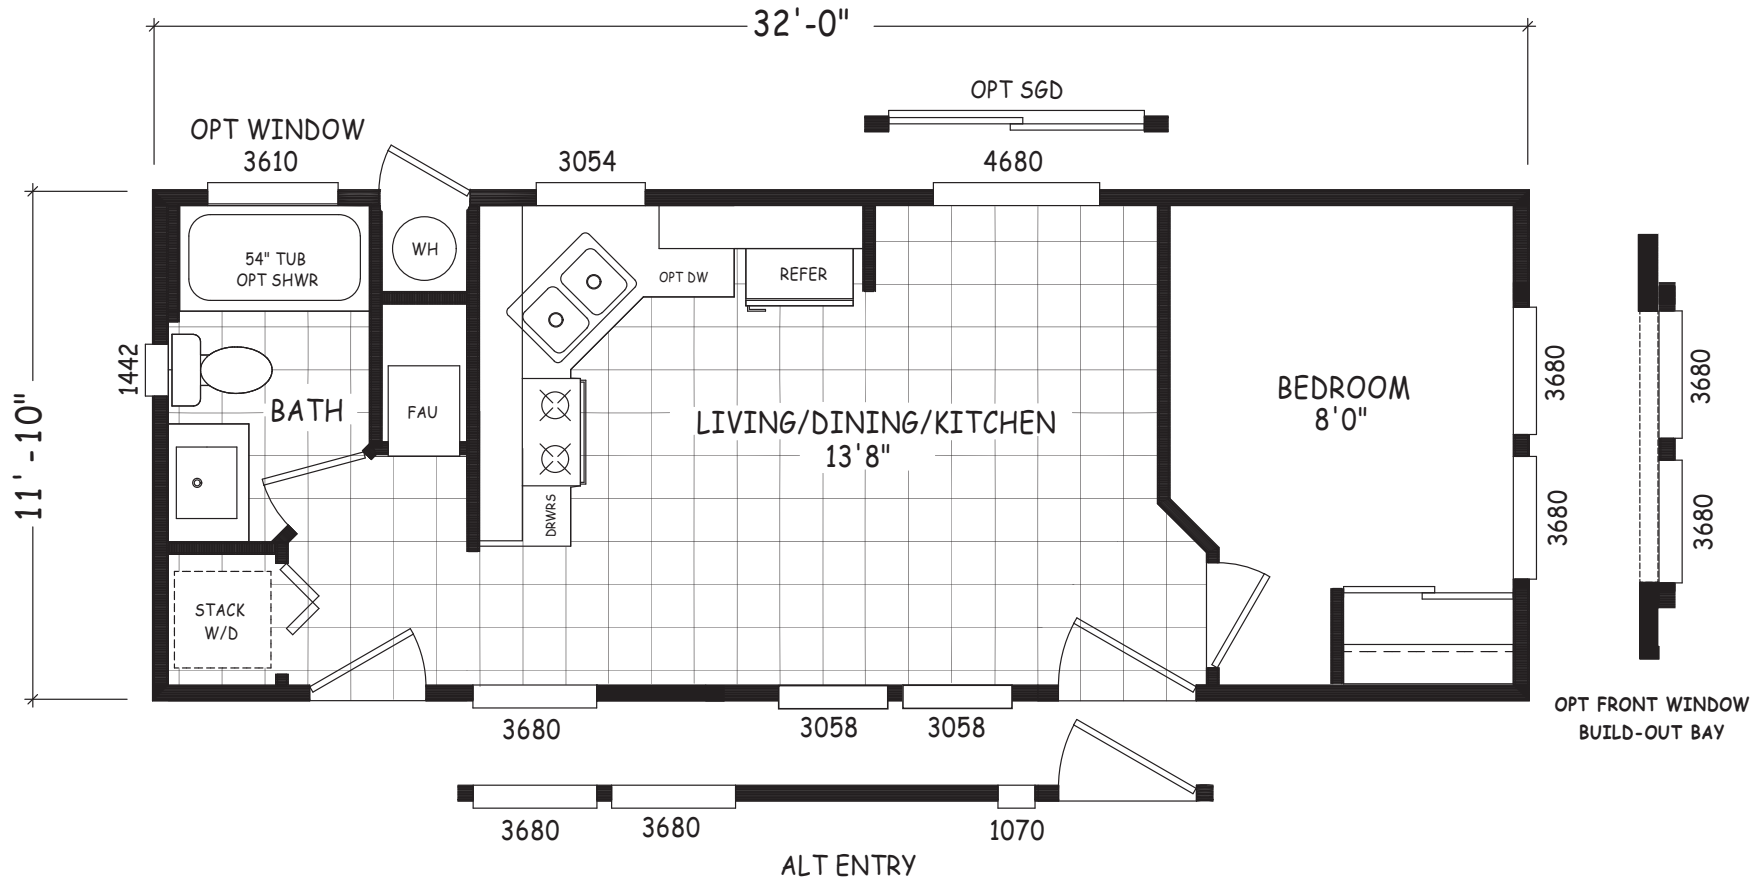

Danlee

Encore Single Wide Series

379 SQ. FT. (Approximate) 1 Bedroom, 1 Bath

Last Updated: 12-8-22

FACTORY SELECT HOMES
 8610 E. Main Street
 Mesa, AZ 85207

FactorySelectMobileHomes.com | 1-800-670-1464

IMPORTANT: Alta Cima Corp reserves the right to modify, cancel or substitute products or features of this event at any time without prior notice or obligation. Pictures and other promotional materials are representative and may depict or contain floor plans, square footages, elevations, options, upgrades, extra design features, decorations, floor coverings, specialty light fixtures, custom paint and wall coverings, window treatments, landscaping, sound and alarm systems, furnishings, appliances, and other designer/decorator features and amenities that are not included as part of the home and/or may not be available at all locations. Home, pricing and community information is subject to change, and homes to prior sale, at any time without notice or obligation. ©2020 Alta Cima Corp. All rights reserved.