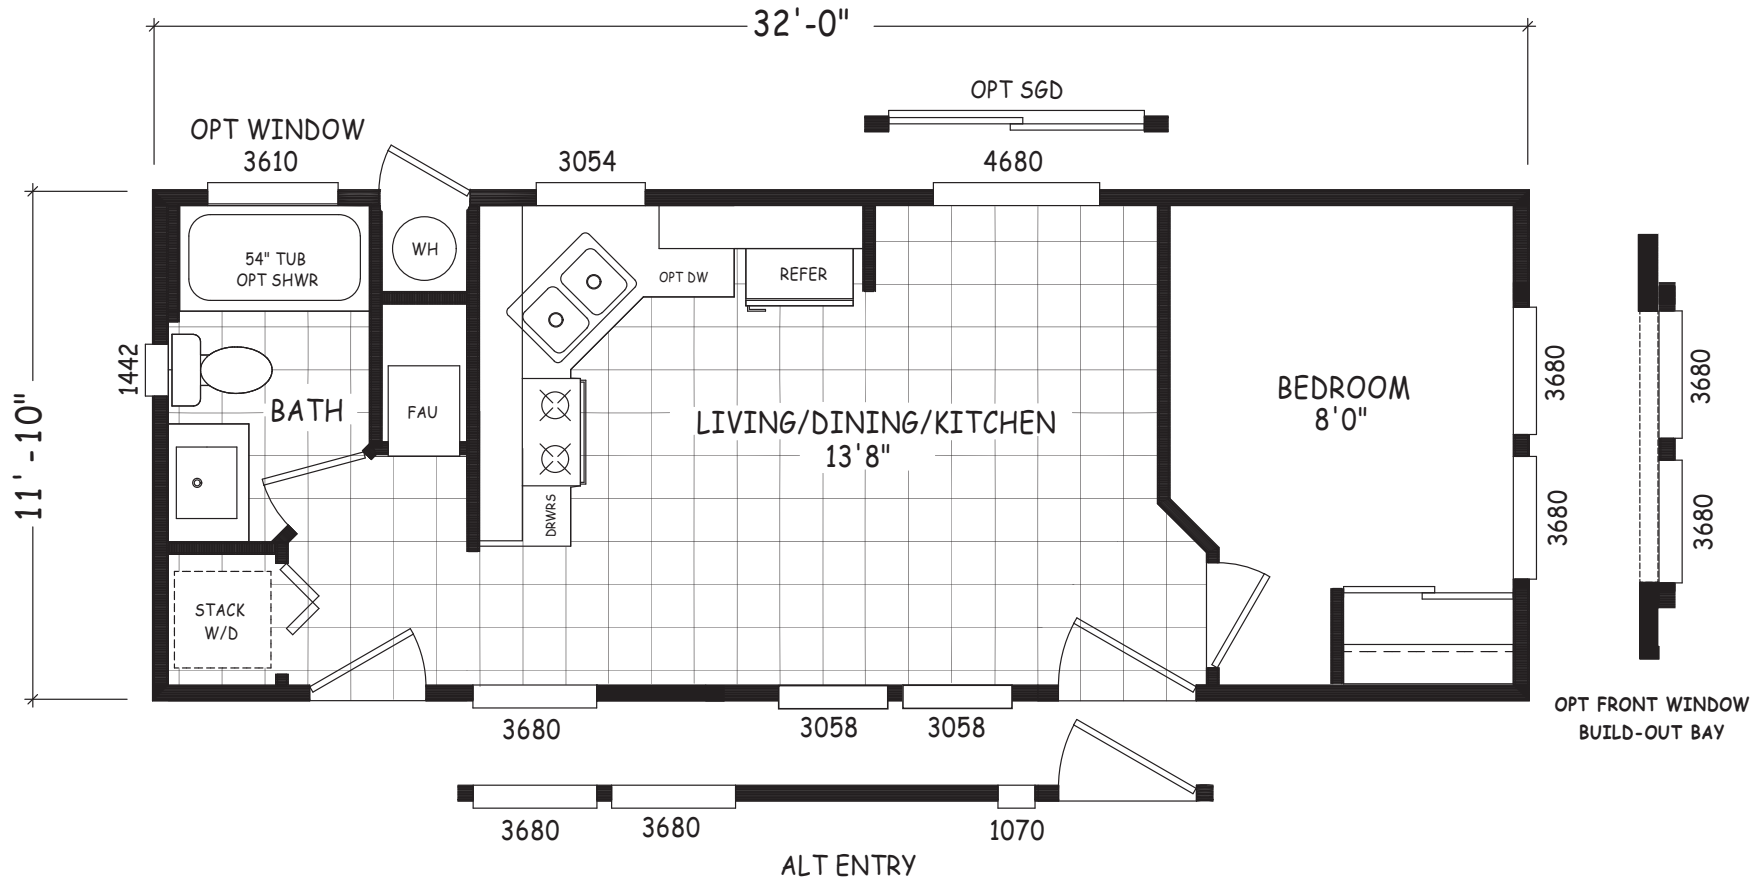

# Danlee

Encore Single Wide Series

379 SQ. FT. (Approximate) 1 Bedroom, 1 Bath

Last Updated: 12-8-22

**FACTORY SELECT HOMES**  
 8610 E. Main Street  
 Mesa, AZ 85207

**FactorySelectMobileHomes.com | 1-800-670-1464**