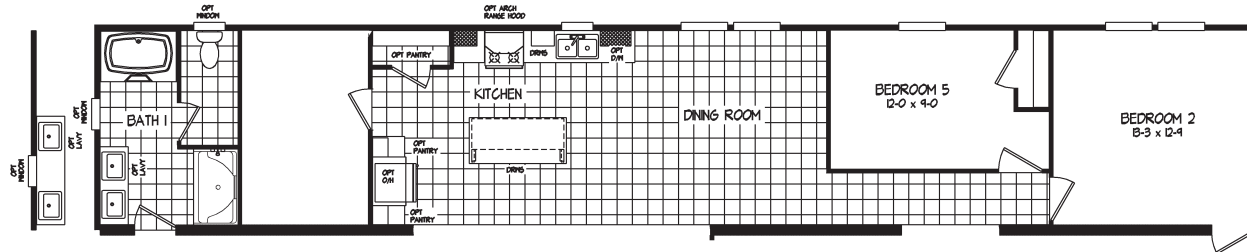

Davidson

Copper Ridge Series

2,001 SQ. FT. (Approximate) 4 Bedroom, 3 Bath

Last Updated: 5-13-26

OPT BEDROOM #5
IPO FLEX SPACE

FACTORY SELECT HOMES
8610 E. Main Street
Mesa, AZ 85207

OPT RECESSED ENTRY

FactorySelectMobileHomes.com | 1-800-670-1464