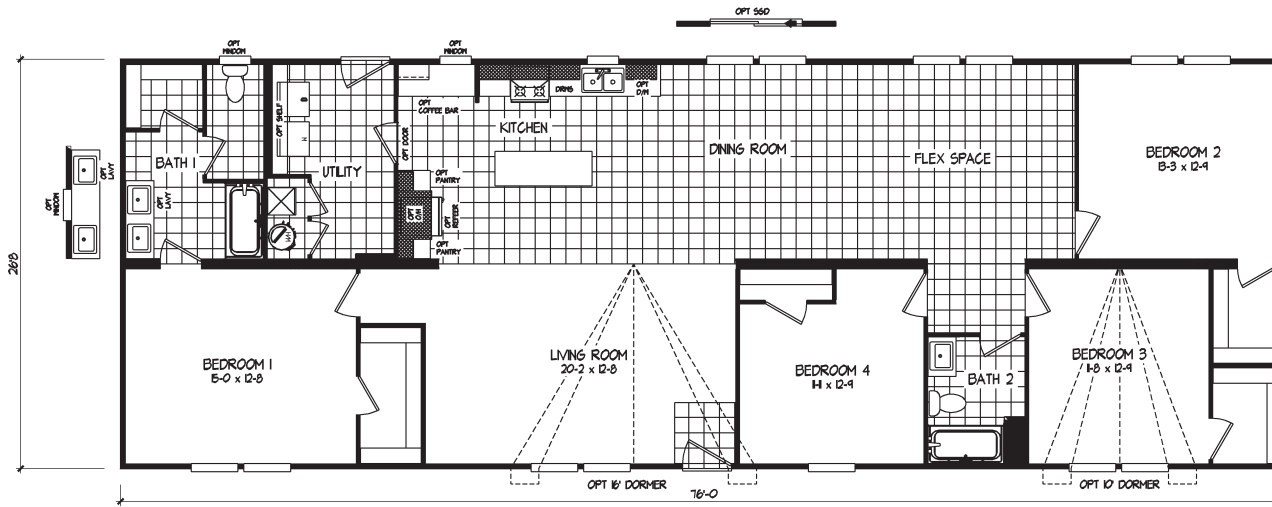

Davidson

Copper Ridge Series

2,001 SQ. FT. (Approximate) 4 Bedroom, 3 Bath

Last Updated: 5-13-26

OPT BEDROOM #5
IPO FLEX SPACE

FACTORY SELECT HOMES
8610 E. Main Street
Mesa, AZ 85207

OPT RECESSED ENTRY

FactorySelectMobileHomes.com | 1-800-670-1464