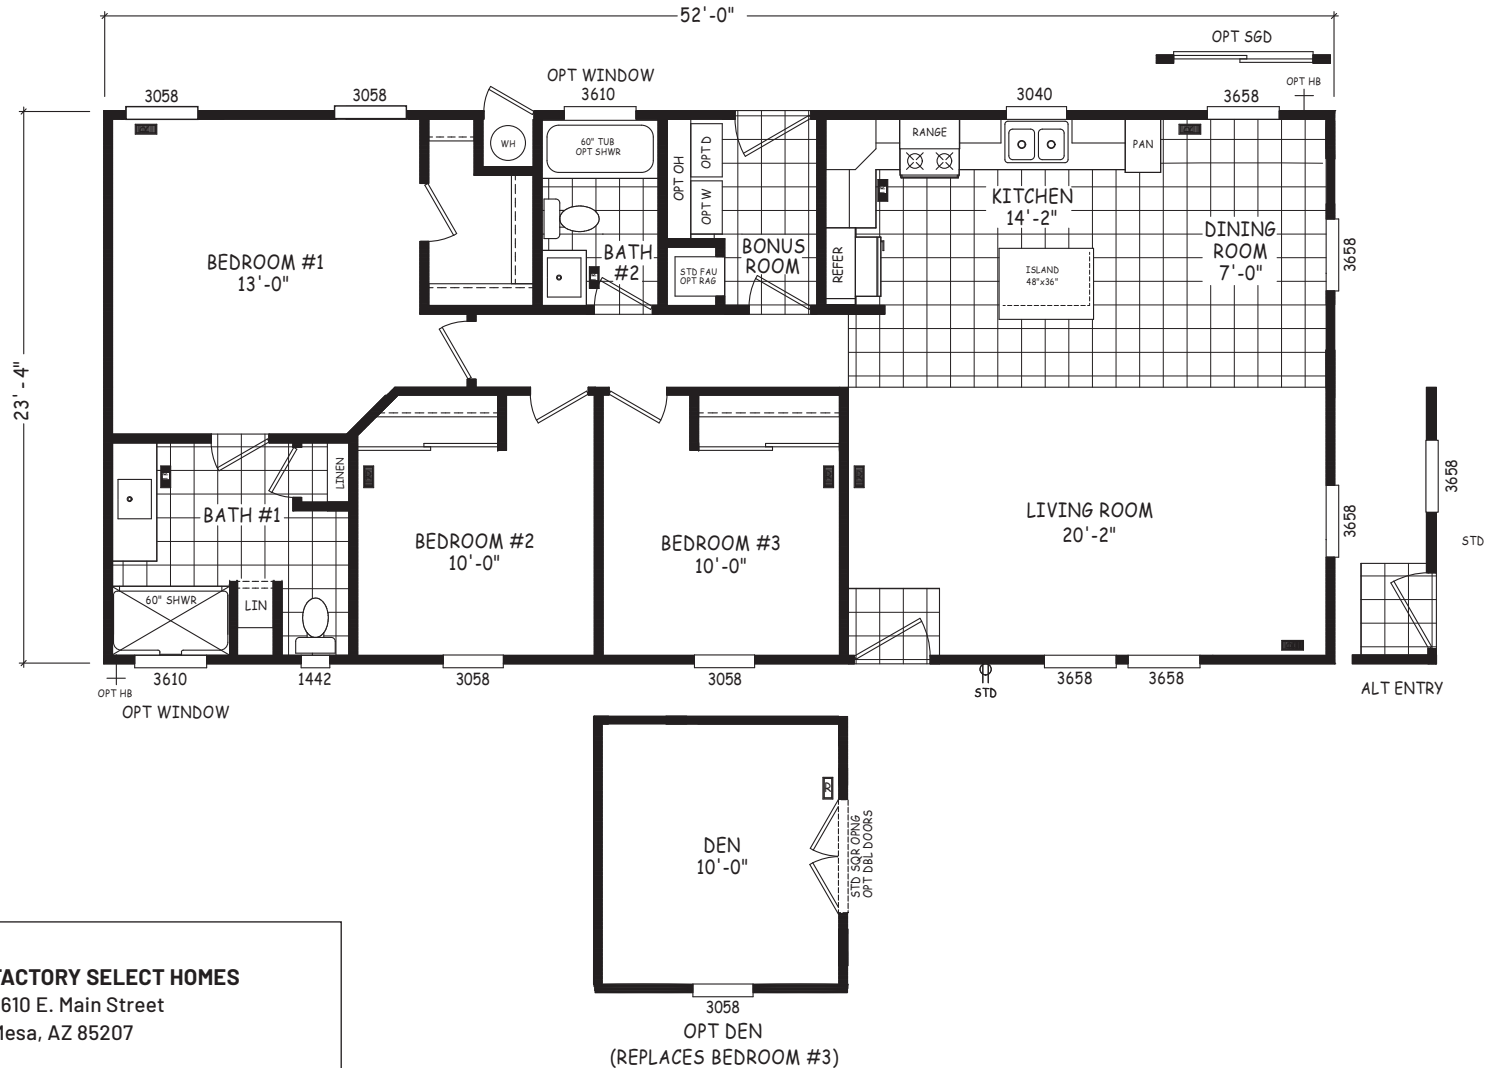

Deer Run

Edge Series

1,214 SQ. FT. (Approximate) 3 Bedroom, 2 Bath

Last Updated: 4-30-24

FACTORY SELECT HOMES
8610 E. Main Street
Mesa, AZ 85207

FactorySelectMobileHomes.com | 1-800-670-1464

IMPORTANT: Alta Cima Corp reserves the right to modify, cancel or substitute products or features of this event at any time without prior notice or obligation. Pictures and other promotional materials are representative and may depict or contain floor plans, square footages, elevations, options, upgrades, extra design features, decorations, floor coverings, specialty light fixtures, custom paint and wall coverings, window treatments, landscaping, sound and alarm systems, furnishings, appliances, and other designer/decorator features and amenities that are not included as part of the home and/or may not be available at all locations. Home, pricing and community information is subject to change, and homes to prior sale, at any time without notice or obligation. ©2020 Alta Cima Corp. All rights reserved.