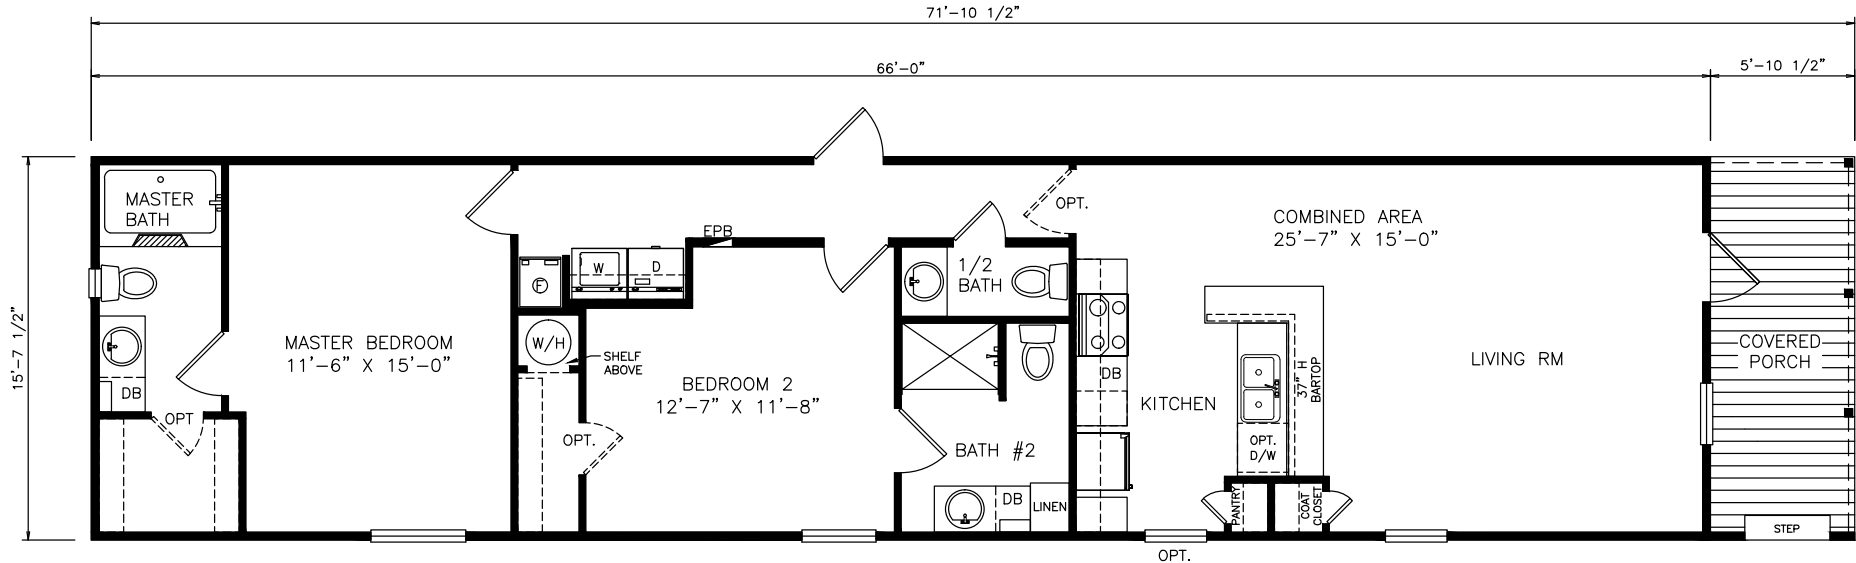

Denson

Heritage Series - Single Section Series

1,130 SQ. FT. (Approximate) 2 Bedrooms, 2.5 Baths

Last Updated: 12-6-21

FACTORY SELECT HOMES
8610 E. Main Street
Mesa, AZ 85207

FactorySelectMobileHomes.com | 1-800-670-1464