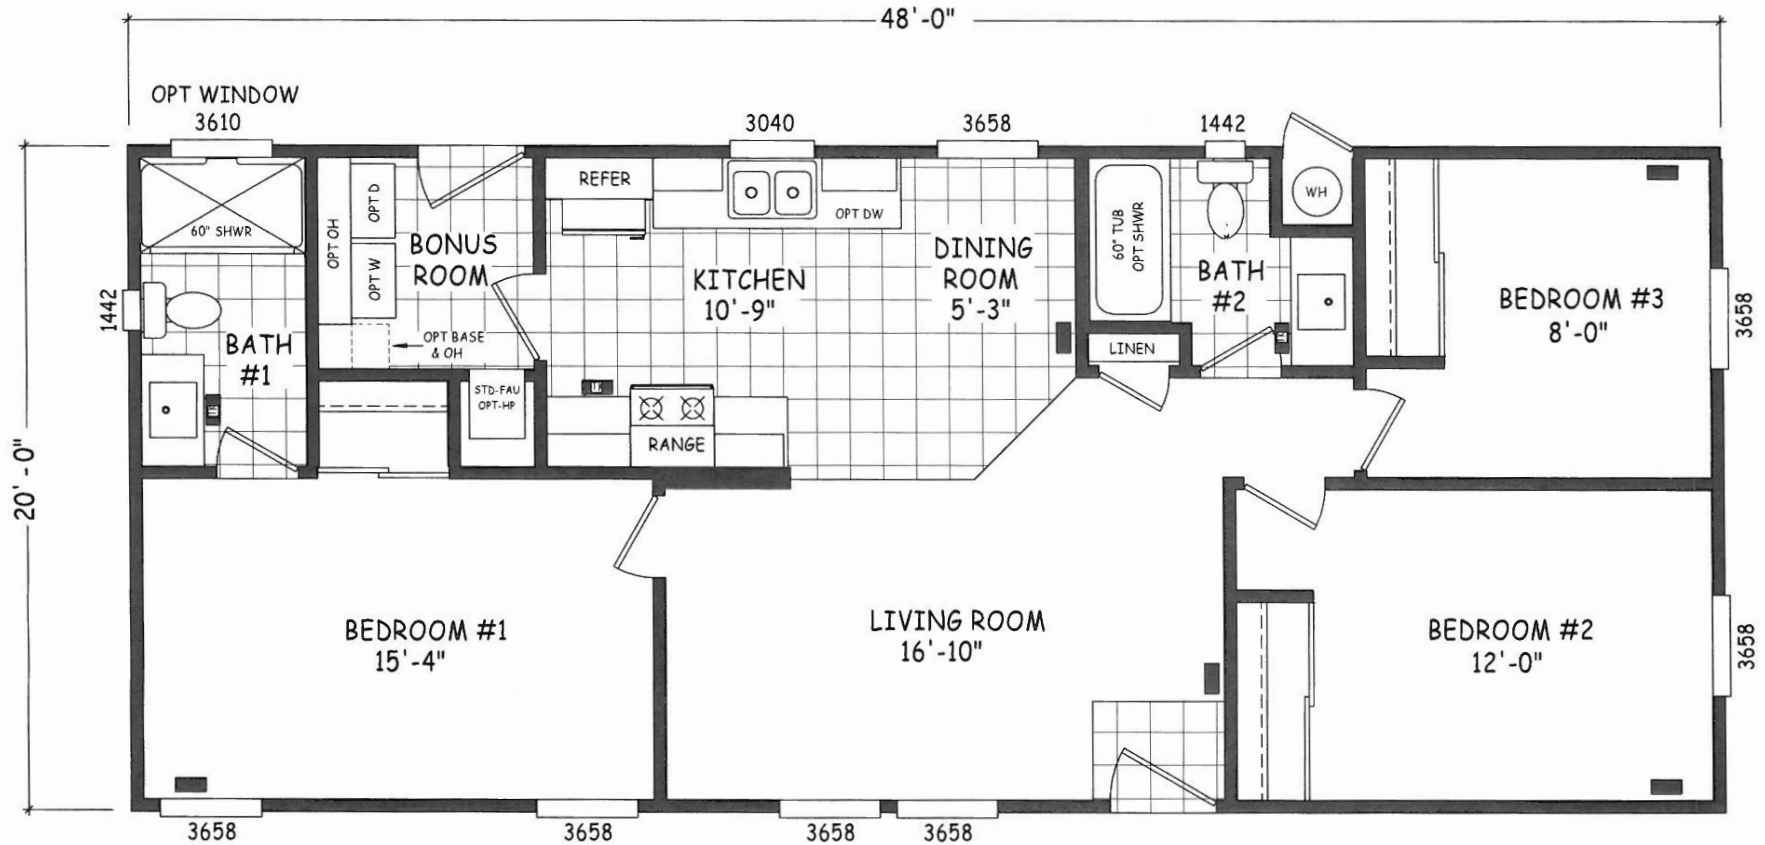

# Dibble

Edge Series

960 SQ. FT. (Approximate) 3 Bedroom, 2 Bath

Last Updated: 8-22-22

**FACTORY SELECT HOMES**  
8610 E. Main Street  
Mesa, AZ 85207

**FactorySelectMobileHomes.com | 1-800-670-1464**

**IMPORTANT:** Alta Cima Corp reserves the right to modify, cancel or substitute products or features of this event at any time without prior notice or obligation. Pictures and other promotional materials are representative and may depict or contain floor plans, square footages, elevations, options, upgrades, extra design features, decorations, floor coverings, specialty light fixtures, custom paint and wall coverings, window treatments, landscaping, sound and alarm systems, furnishings, appliances, and other designer/decorator features and amenities that are not included as part of the home and/or may not be available at all locations. Home, pricing and community information is subject to change, and homes to prior sale, at any time without notice or obligation. ©2020 Alta Cima Corp. All rights reserved.