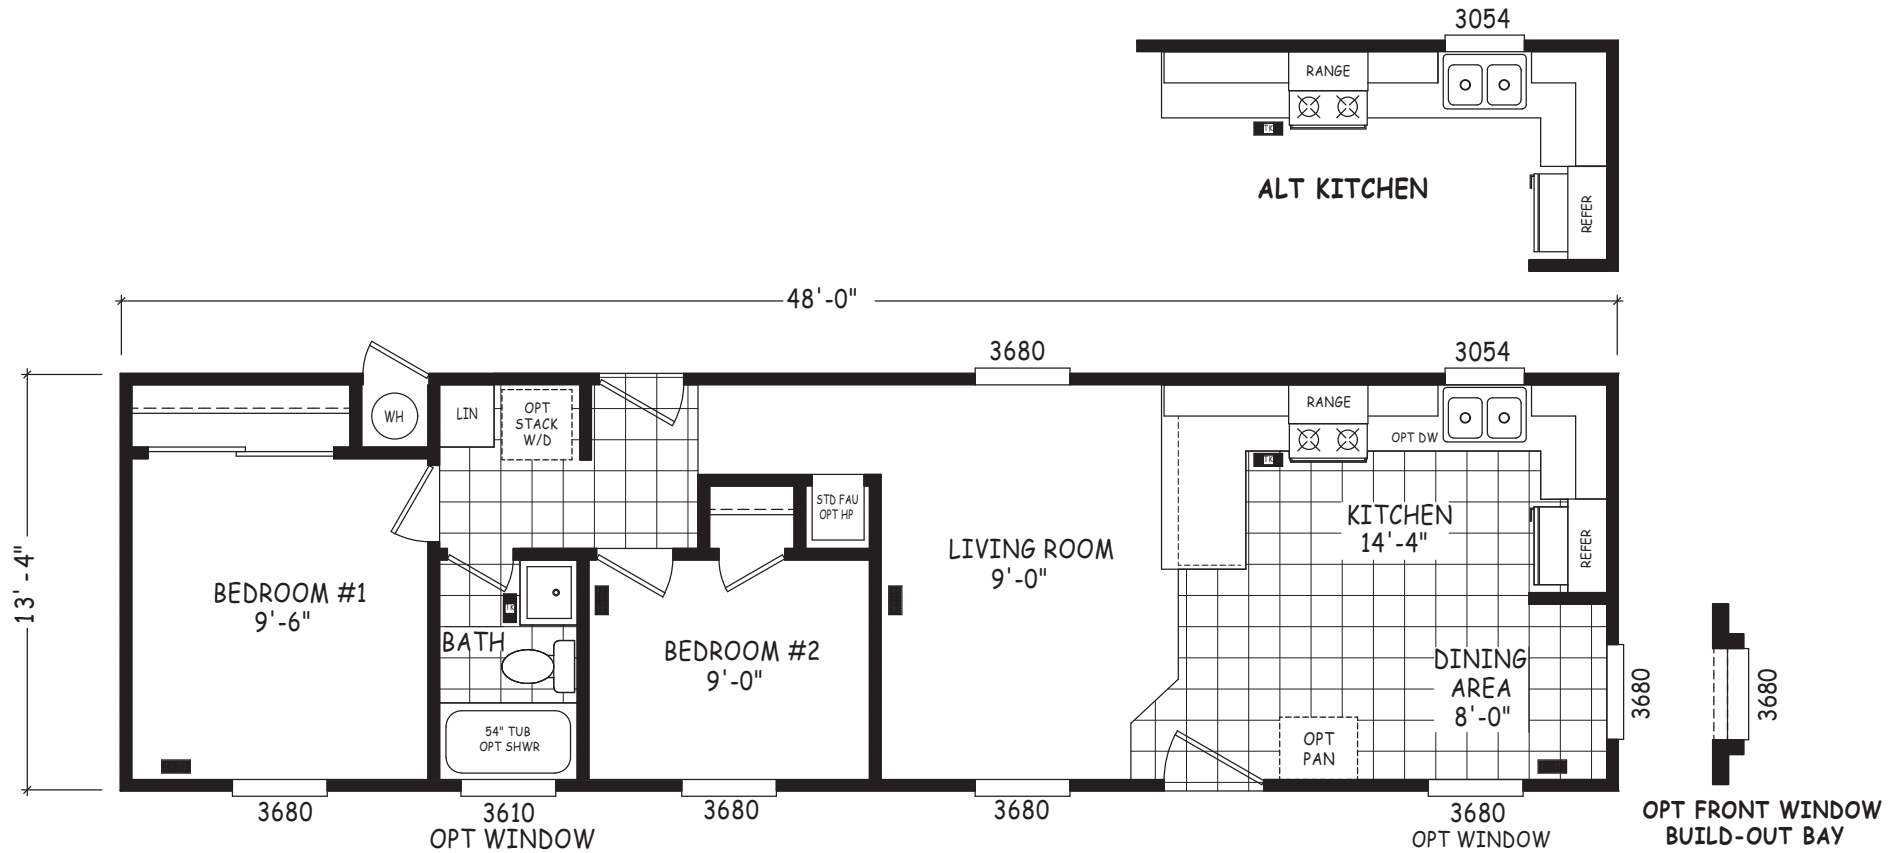

Dobson

Encore Single Wide Series

640 SQ. FT. (Approximate) 2 Bedroom, 1 Bath

Last Updated: 12-8-22

FACTORY SELECT HOMES
8610 E. Main Street
Mesa, AZ 85207

FactorySelectMobileHomes.com | 1-800-670-1464

IMPORTANT: Alta Cima Corp reserves the right to modify, cancel or substitute products or features of this event at any time without prior notice or obligation. Pictures and other promotional materials are representative and may depict or contain floor plans, square footages, elevations, options, upgrades, extra design features, decorations, floor coverings, specialty light fixtures, custom paint and wall coverings, window treatments, landscaping, sound and alarm systems, furnishings, appliances, and other designer/decorator features and amenities that are not included as part of the home and/or may not be available at all locations. Home, pricing and community information is subject to change, and homes to prior sale, at any time without notice or obligation. ©2020 Alta Cima Corp. All rights reserved.