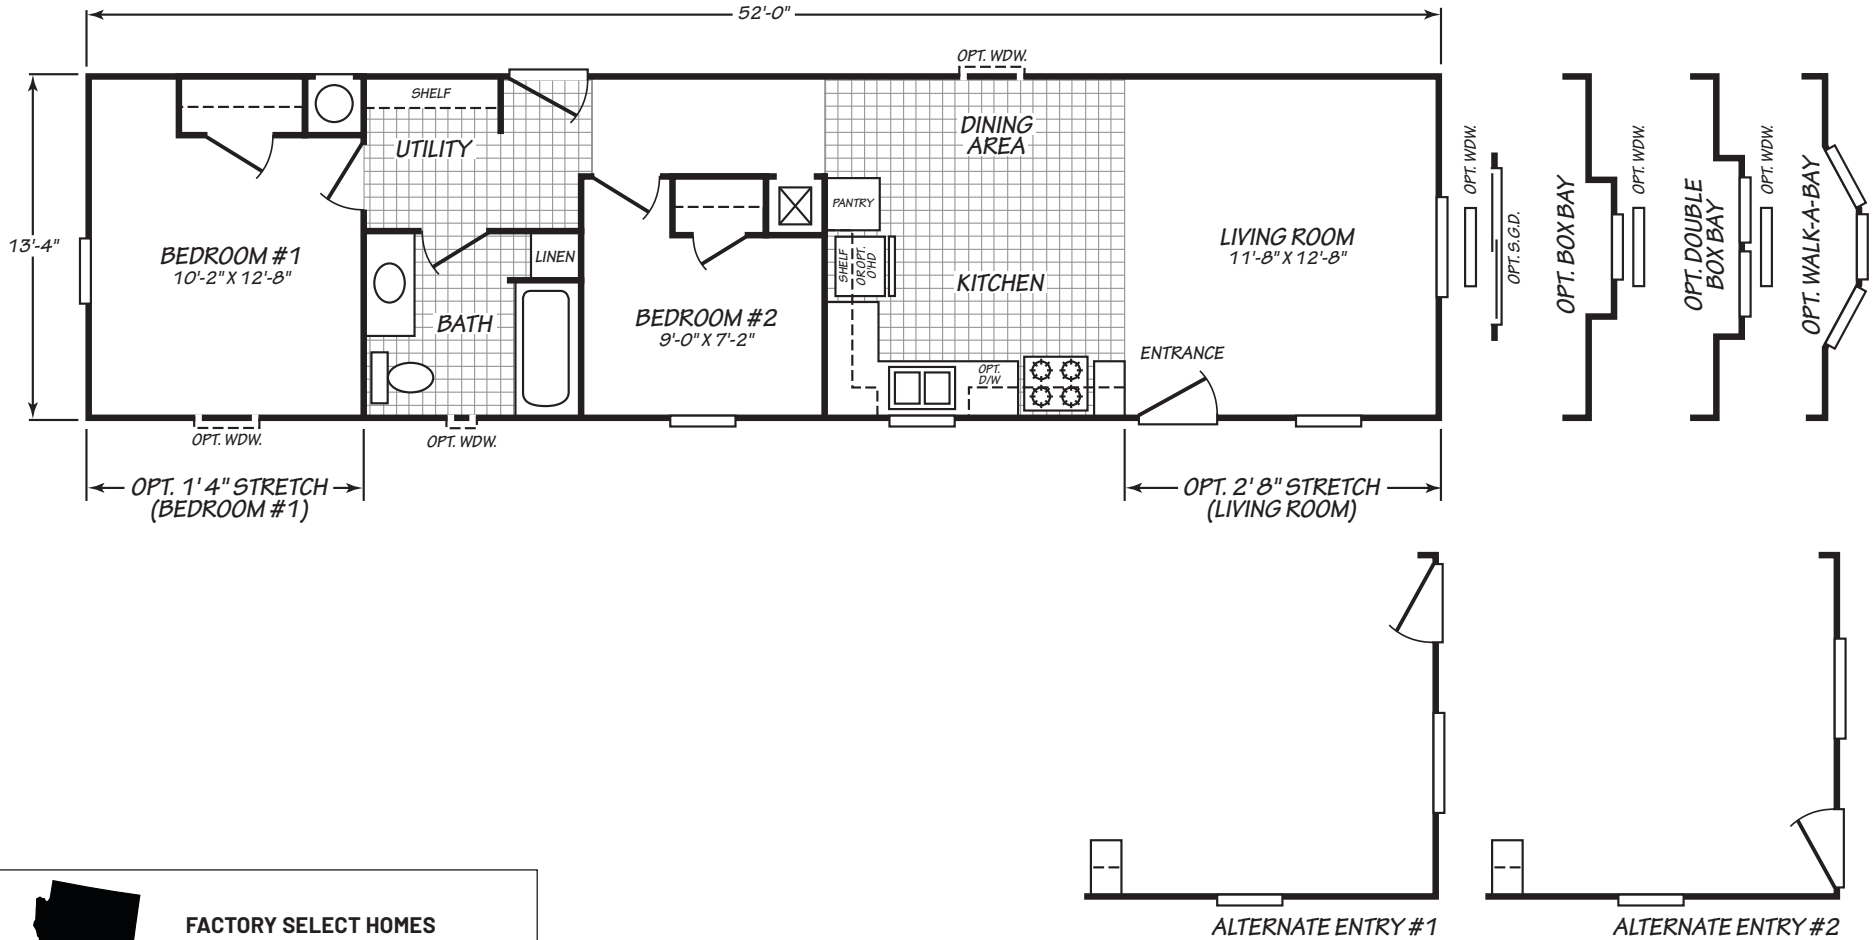

Dubach

Canyon Lake Series

693 SQ. FT. (Approximate) 2 Bedrooms, 1 Baths

Last Updated: 9-26-22

FACTORY SELECT HOMES

8610 E. Main Street
Mesa, AZ 85207

FactorySelectMobileHomes.com | 1-800-670-1464

IMPORTANT: Alta Cima Corp reserves the right to modify, cancel or substitute products or features of this event at any time without prior notice or obligation. Pictures and other promotional materials are representative and may depict or contain floor plans, square footages, elevations, options, upgrades, extra design features, decorations, floor coverings, specialty light fixtures, custom paint and wall coverings, window treatments, landscaping, sound and alarm systems, furnishings, appliances, and other designer/decorator features and amenities that are not included as part of the home and/or may not be available at all locations. Home, pricing and community information is subject to change, and homes to prior sale, at any time without notice or obligation. ©2020 Alta Cima Corp. All rights reserved.