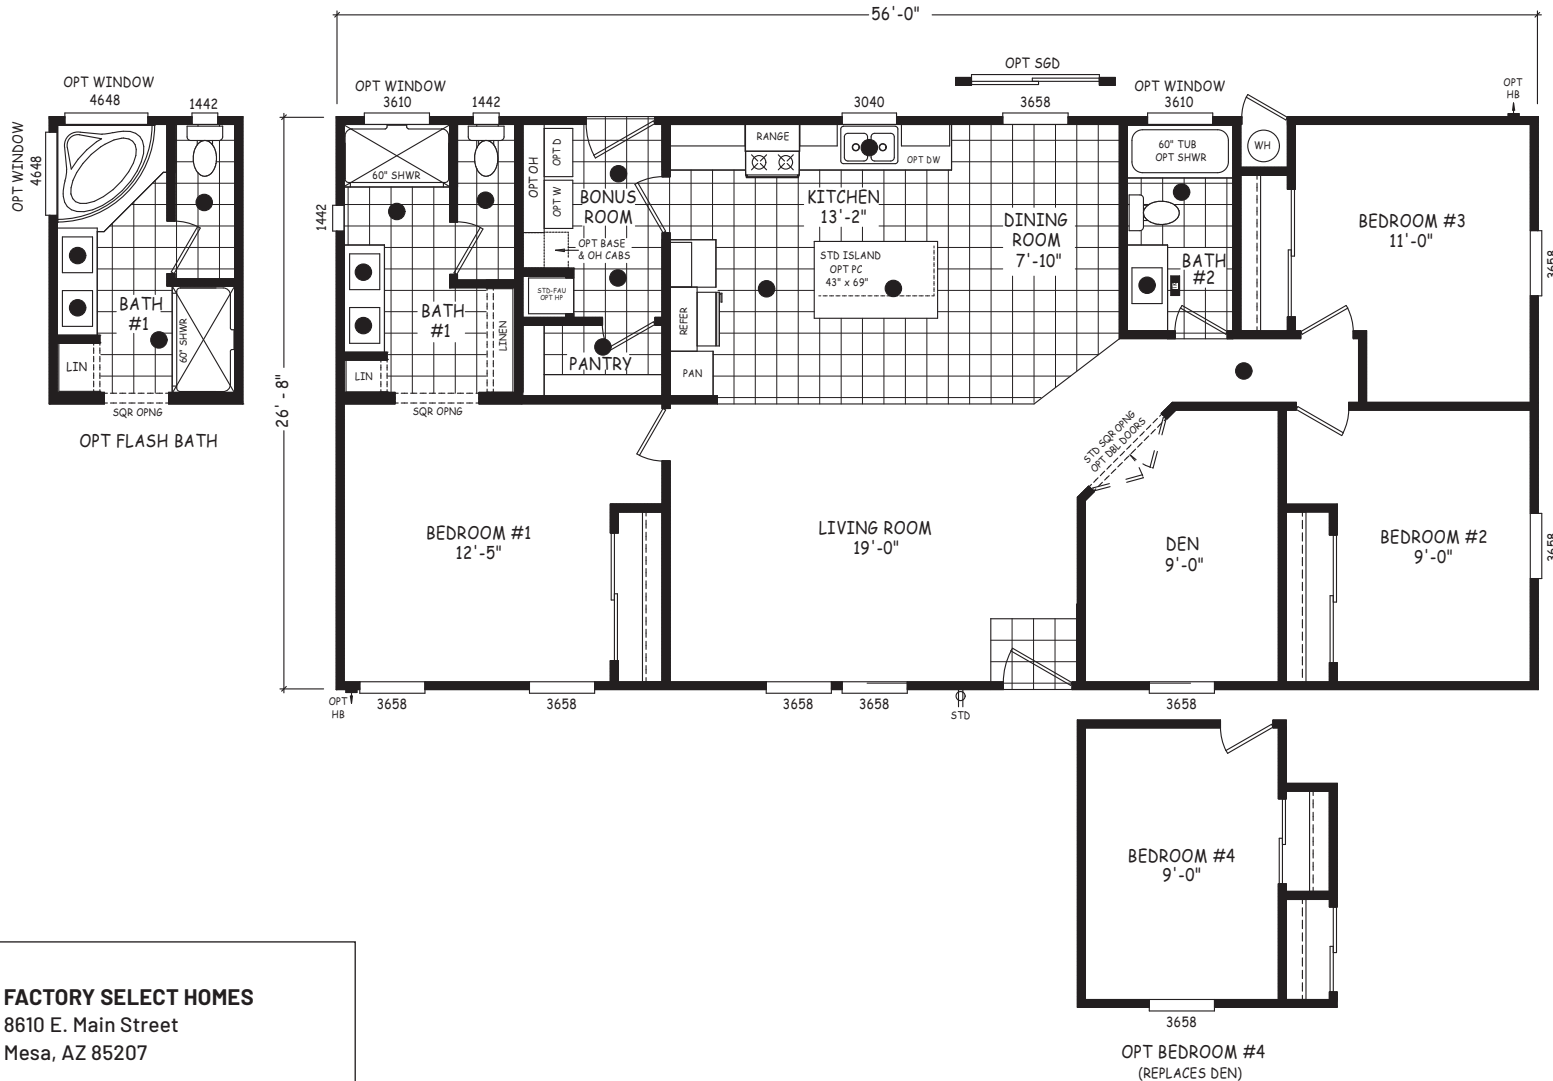

Dutton

Edge Series

1,494 SQ. FT. (Approximate) 3 Bedroom, 2 Bath

Last Updated: 6-26-25

FACTORY SELECT HOMES
8610 E. Main Street
Mesa, AZ 85207

FactorySelectMobileHomes.com | 1-800-670-1464

IMPORTANT: Alta Cima Corp reserves the right to modify, cancel or substitute products or features of this event at any time without prior notice or obligation. Pictures and other promotional materials are representative and may depict or contain floor plans, square footages, elevations, options, upgrades, extra design features, decorations, floor coverings, specialty light fixtures, custom paint and wall coverings, window treatments, landscaping, sound and alarm systems, furnishings, appliances, and other designer/decorator features and amenities that are not included as part of the home and/or may not be available at all locations. Home, pricing and community information is subject to change, and homes to prior sale, at any time without notice or obligation. ©2020 Alta Cima Corp. All rights reserved.