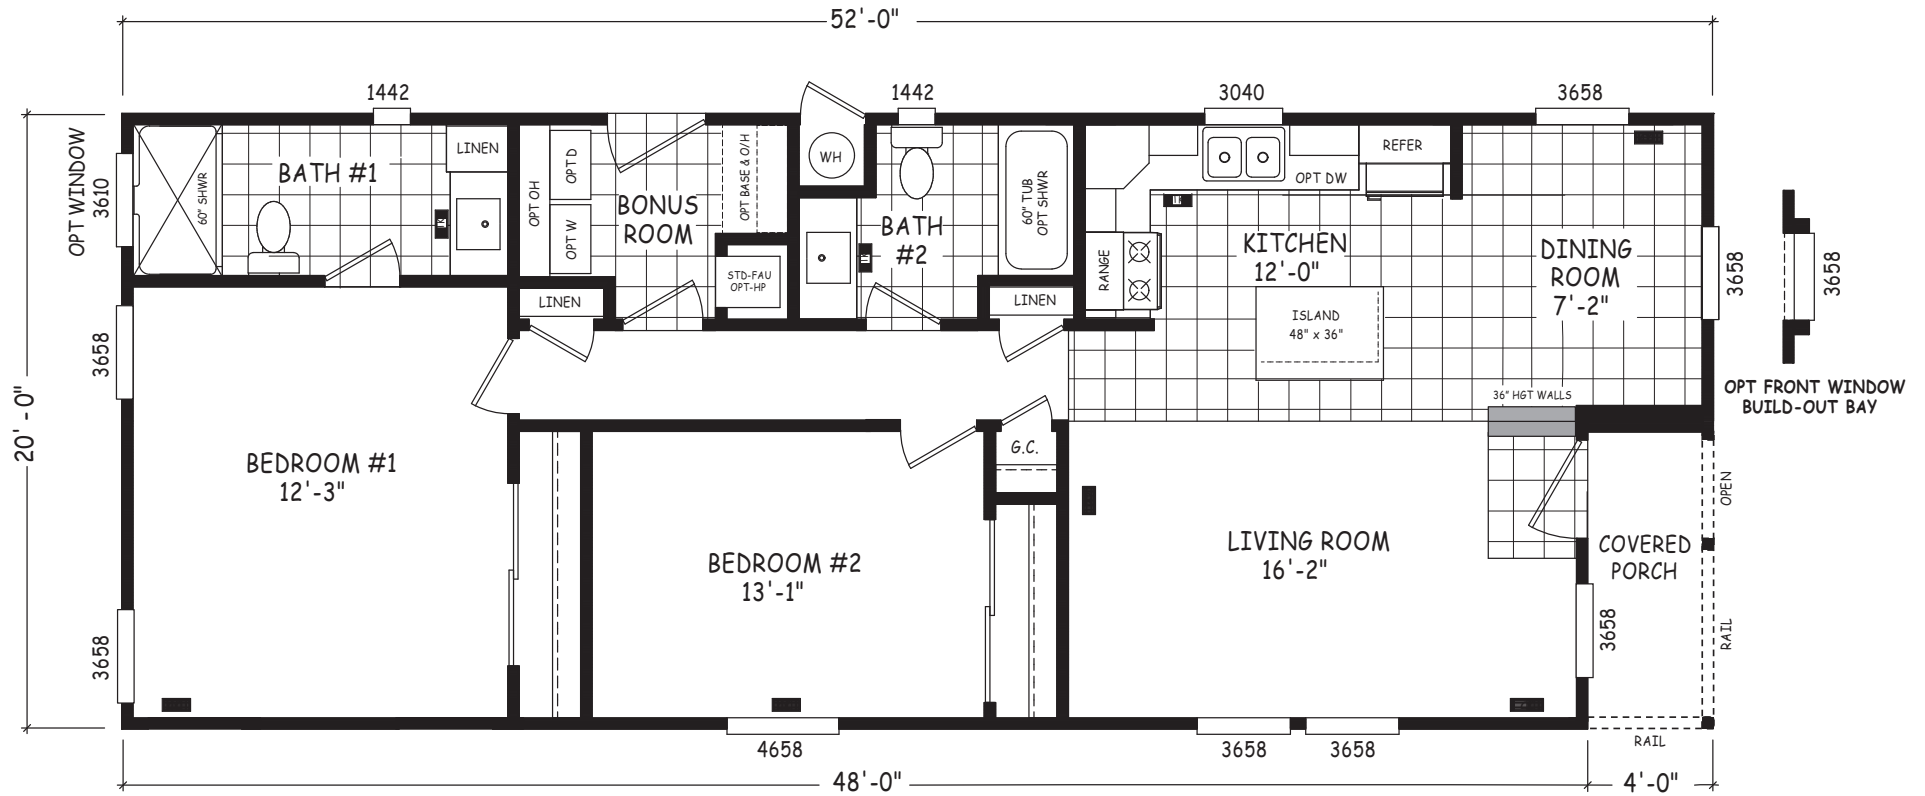

Eagle Pine

Edge Series

1,040 SQ. FT. (Approximate) 2 Bedroom, 2 Bath

Last Updated: 8-22-22

FACTORY SELECT HOMES
8610 E. Main Street
Mesa, AZ 85207

FactorySelectMobileHomes.com | 1-800-670-1464

IMPORTANT: Alta Cima Corp reserves the right to modify, cancel or substitute products or features of this event at any time without prior notice or obligation. Pictures and other promotional materials are representative and may depict or contain floor plans, square footages, elevations, options, upgrades, extra design features, decorations, floor coverings, specialty light fixtures, custom paint and wall coverings, window treatments, landscaping, sound and alarm systems, furnishings, appliances, and other designer/decorator features and amenities that are not included as part of the home and/or may not be available at all locations. Home, pricing and community information is subject to change, and homes to prior sale, at any time without notice or obligation. ©2020 Alta Cima Corp. All rights reserved.