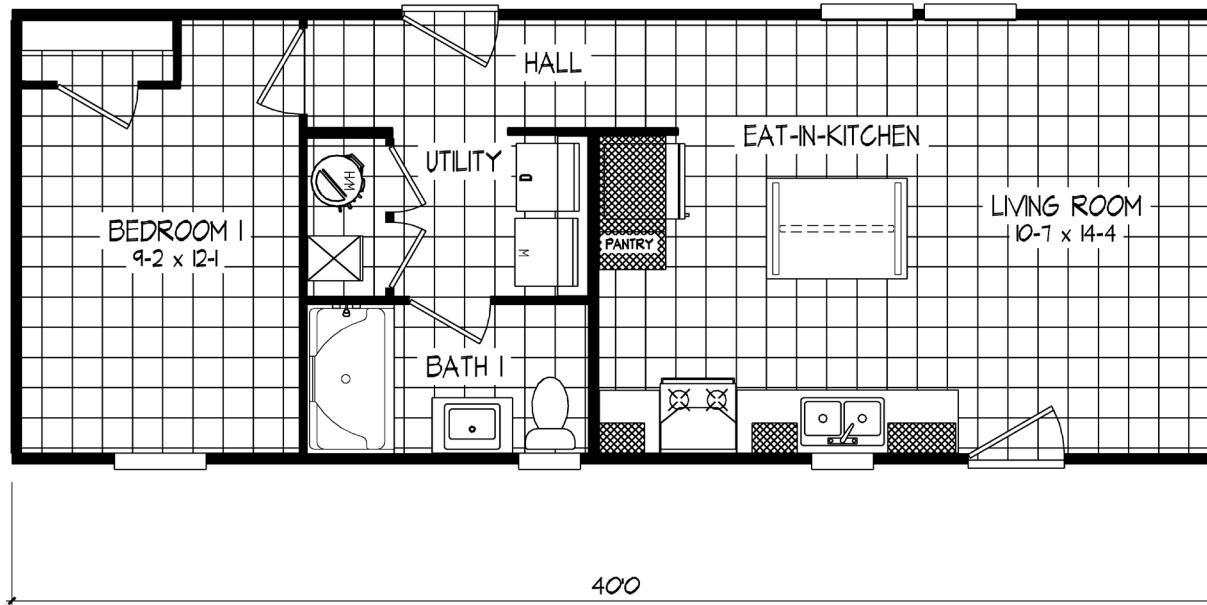

Eastover

Tempo Series - Single Section

600 SQ. FT. (Approximate) 1 Bedroom, 1 Bath

Last Updated: 2-24-25

OPT 6' PORCH

FACTORY SELECT HOMES
8610 E. Main Street
Mesa, AZ 85207

FactorySelectMobileHomes.com | 1-800-670-1464