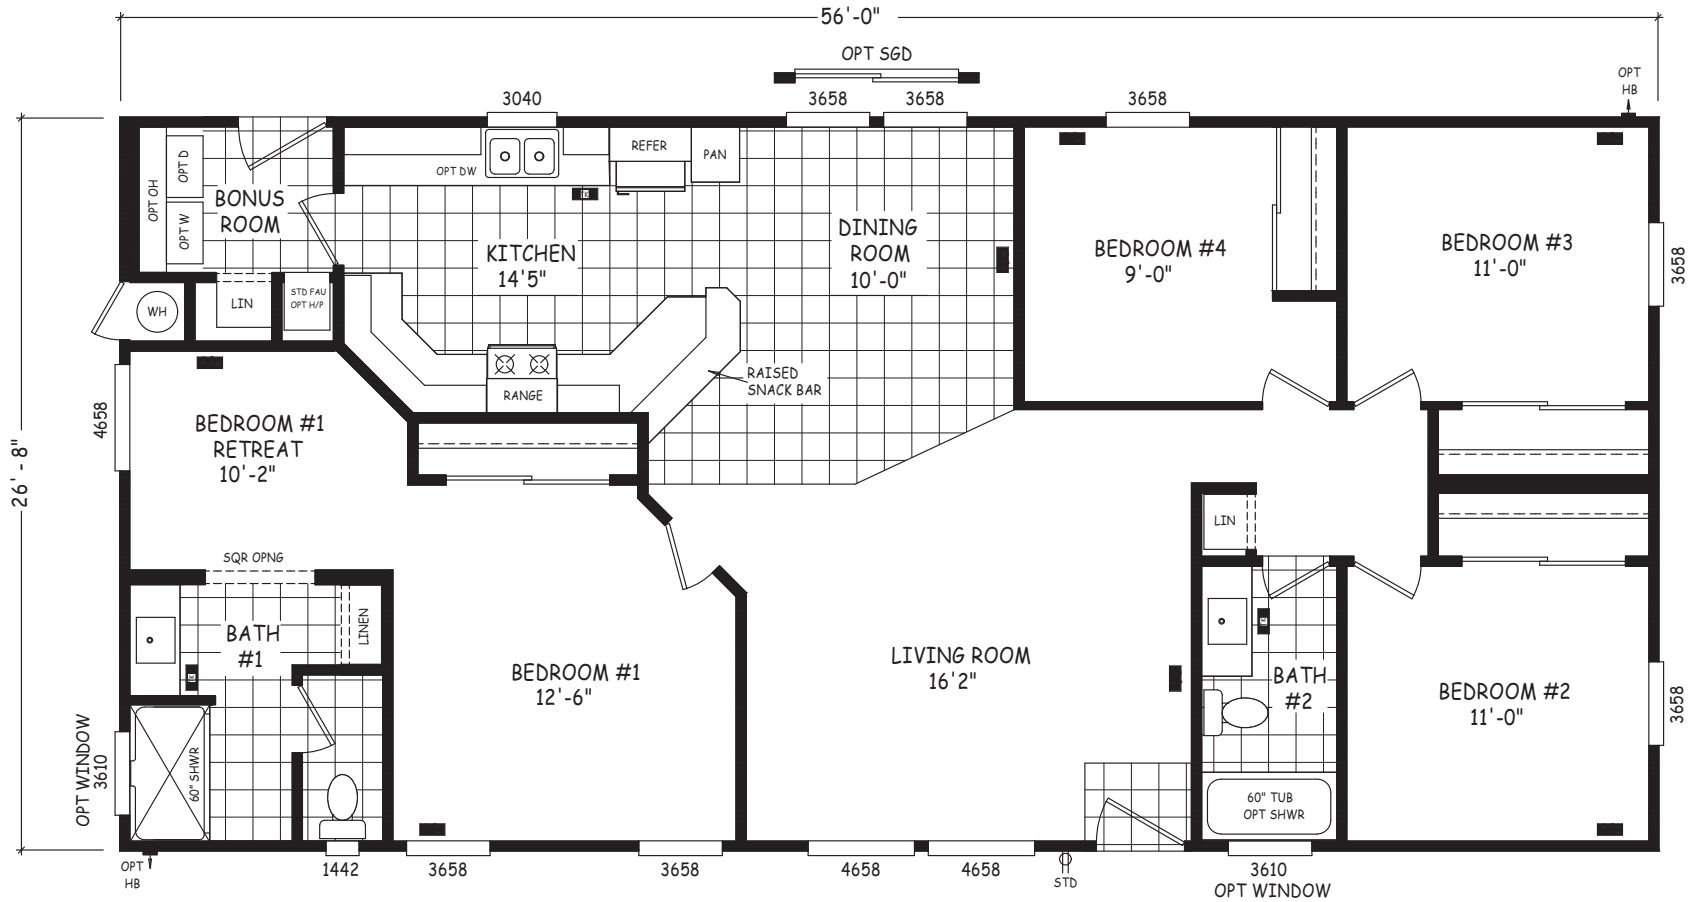

Edge

Edge Series

1,494 SQ. FT. (Approximate) 4 Bedroom, 2 Bath

Last Updated: 10-24-22

FACTORY SELECT HOMES
8610 E. Main Street
Mesa, AZ 85207

FactorySelectMobileHomes.com | 1-800-670-1464

IMPORTANT: Alta Cima Corp reserves the right to modify, cancel or substitute products or features of this event at any time without prior notice or obligation. Pictures and other promotional materials are representative and may depict or contain floor plans, square footages, elevations, options, upgrades, extra design features, decorations, floor coverings, specialty light fixtures, custom paint and wall coverings, window treatments, landscaping, sound and alarm systems, furnishings, appliances, and other designer/decorator features and amenities that are not included as part of the home and/or may not be available at all locations. Home, pricing and community information is subject to change, and homes to prior sale, at any time without notice or obligation. ©2020 Alta Cima Corp. All rights reserved.