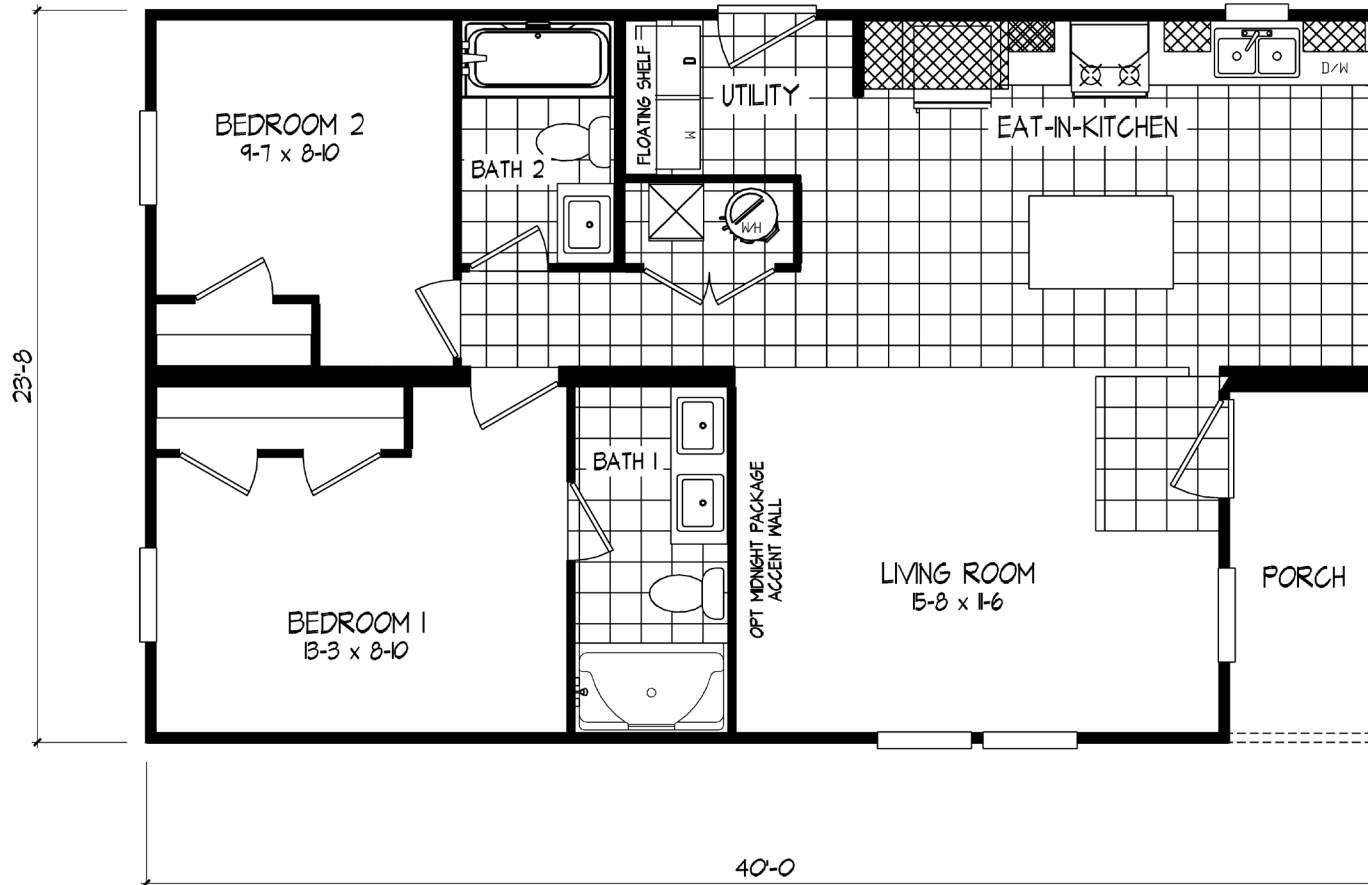

Elkin

Tempo Porch Series - Multi Section

888 SQ. FT. (Approximate) 2 Bedroom, 2 Bath

Last Updated: 2-25-25

FACTORY SELECT HOMES

8610 E. Main Street
Mesa, AZ 85207

FactorySelectMobileHomes.com | 1-800-670-1464