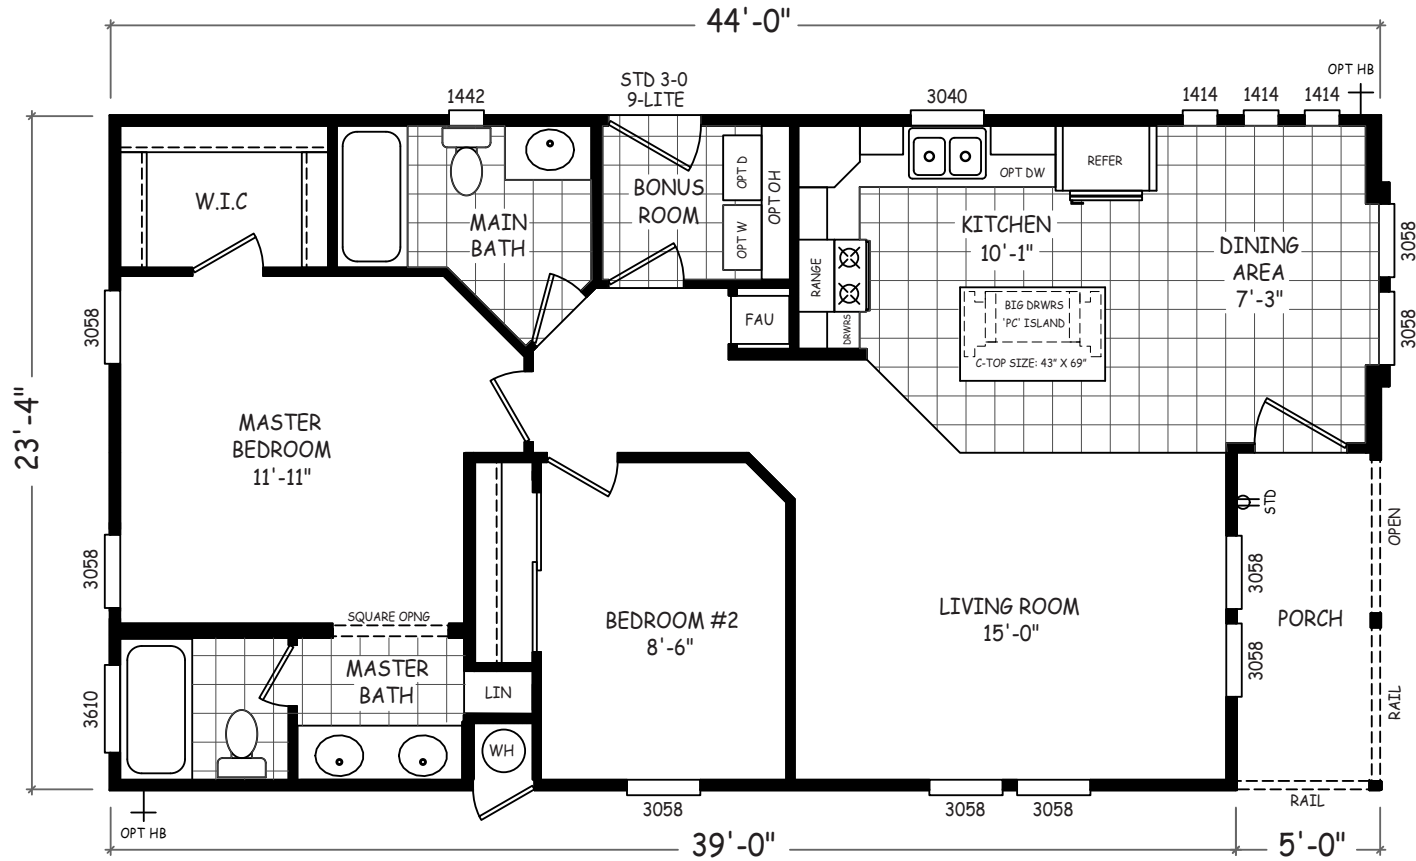

Ellore

Sedona Ridge Classic Series

1,027 SQ. FT. (Approximate) 2 Bedroom, 2 Bath

Last Updated: 5-8-24

FACTORY SELECT HOMES
 8610 E. Main Street
 Mesa, AZ 85207

FactorySelectMobileHomes.com | 1-800-670-1464