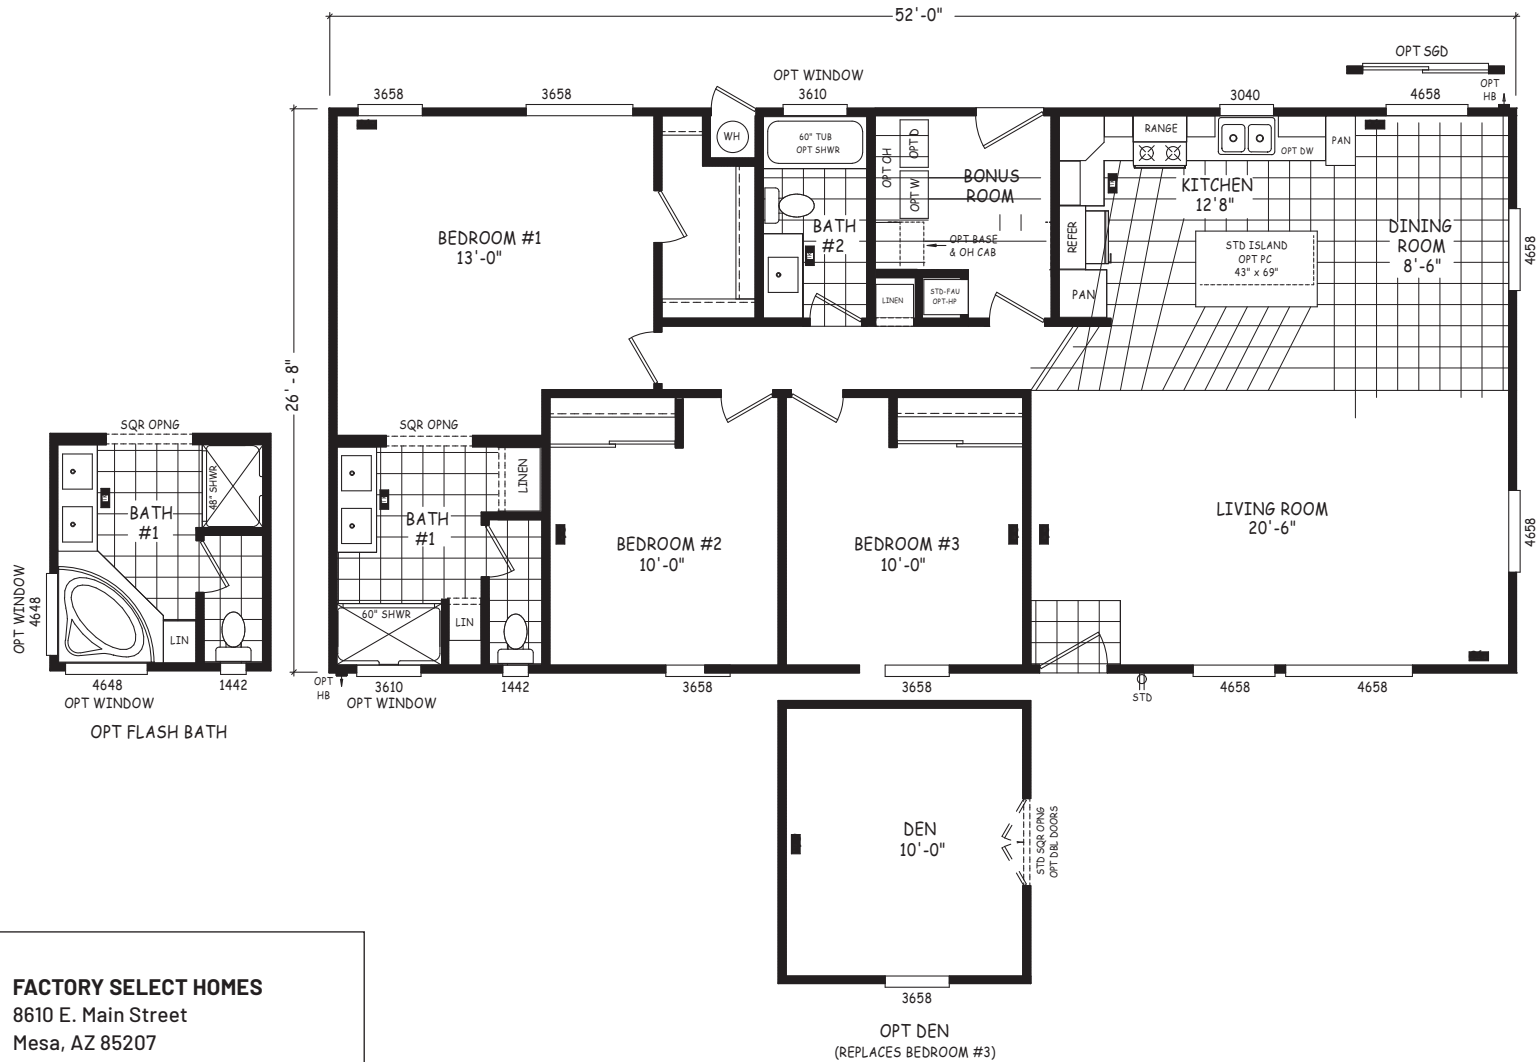

Emelle

Edge Series

1,387 SQ. FT. (Approximate) 3 Bedroom, 2 Bath

Last Updated: 8-22-22

FACTORY SELECT HOMES
8610 E. Main Street
Mesa, AZ 85207

FactorySelectMobileHomes.com | 1-800-670-1464

IMPORTANT: Alta Cima Corp reserves the right to modify, cancel or substitute products or features of this event at any time without prior notice or obligation. Pictures and other promotional materials are representative and may depict or contain floor plans, square footages, elevations, options, upgrades, extra design features, decorations, floor coverings, specialty light fixtures, custom paint and wall coverings, window treatments, landscaping, sound and alarm systems, furnishings, appliances, and other designer/decorator features and amenities that are not included as part of the home and/or may not be available at all locations. Home, pricing and community information is subject to change, and homes to prior sale, at any time without notice or obligation. ©2020 Alta Cima Corp. All rights reserved.