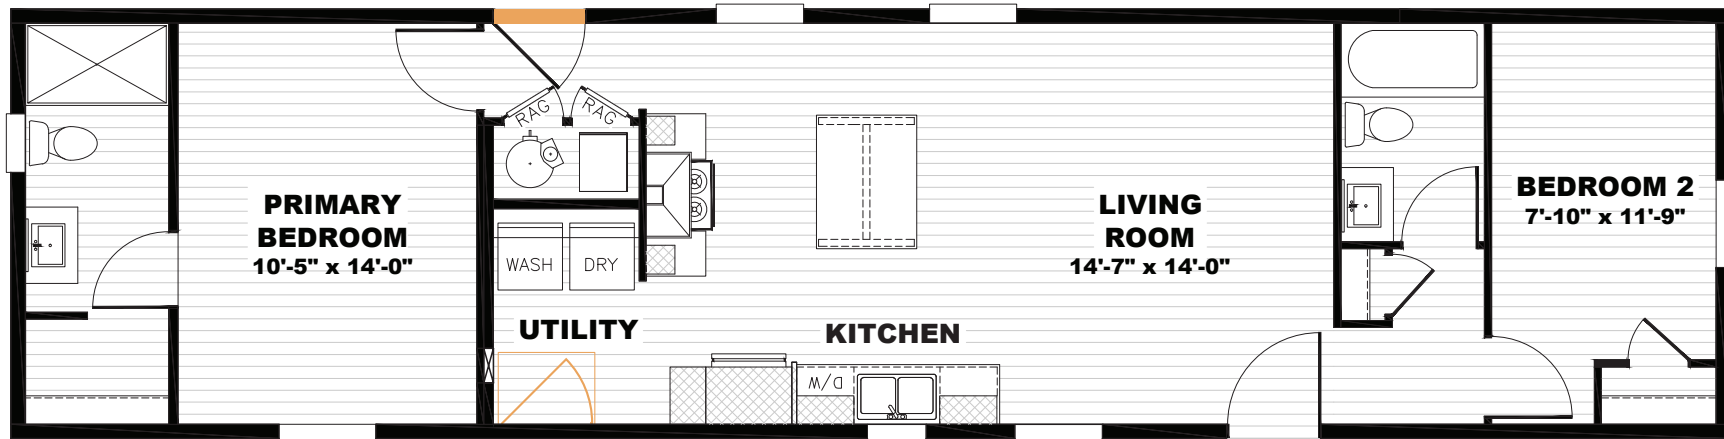

Eustis

Tempo Series - Single Section

900 SQ. FT. (Approximate) 2 Bedroom, 2 Bath

Last Updated: 7-10-23

16' x 60'

Alternate Door Location Available

FACTORY SELECT HOMES
8610 E. Main Street
Mesa, AZ 85207

FactorySelectMobileHomes.com | 1-800-670-1464