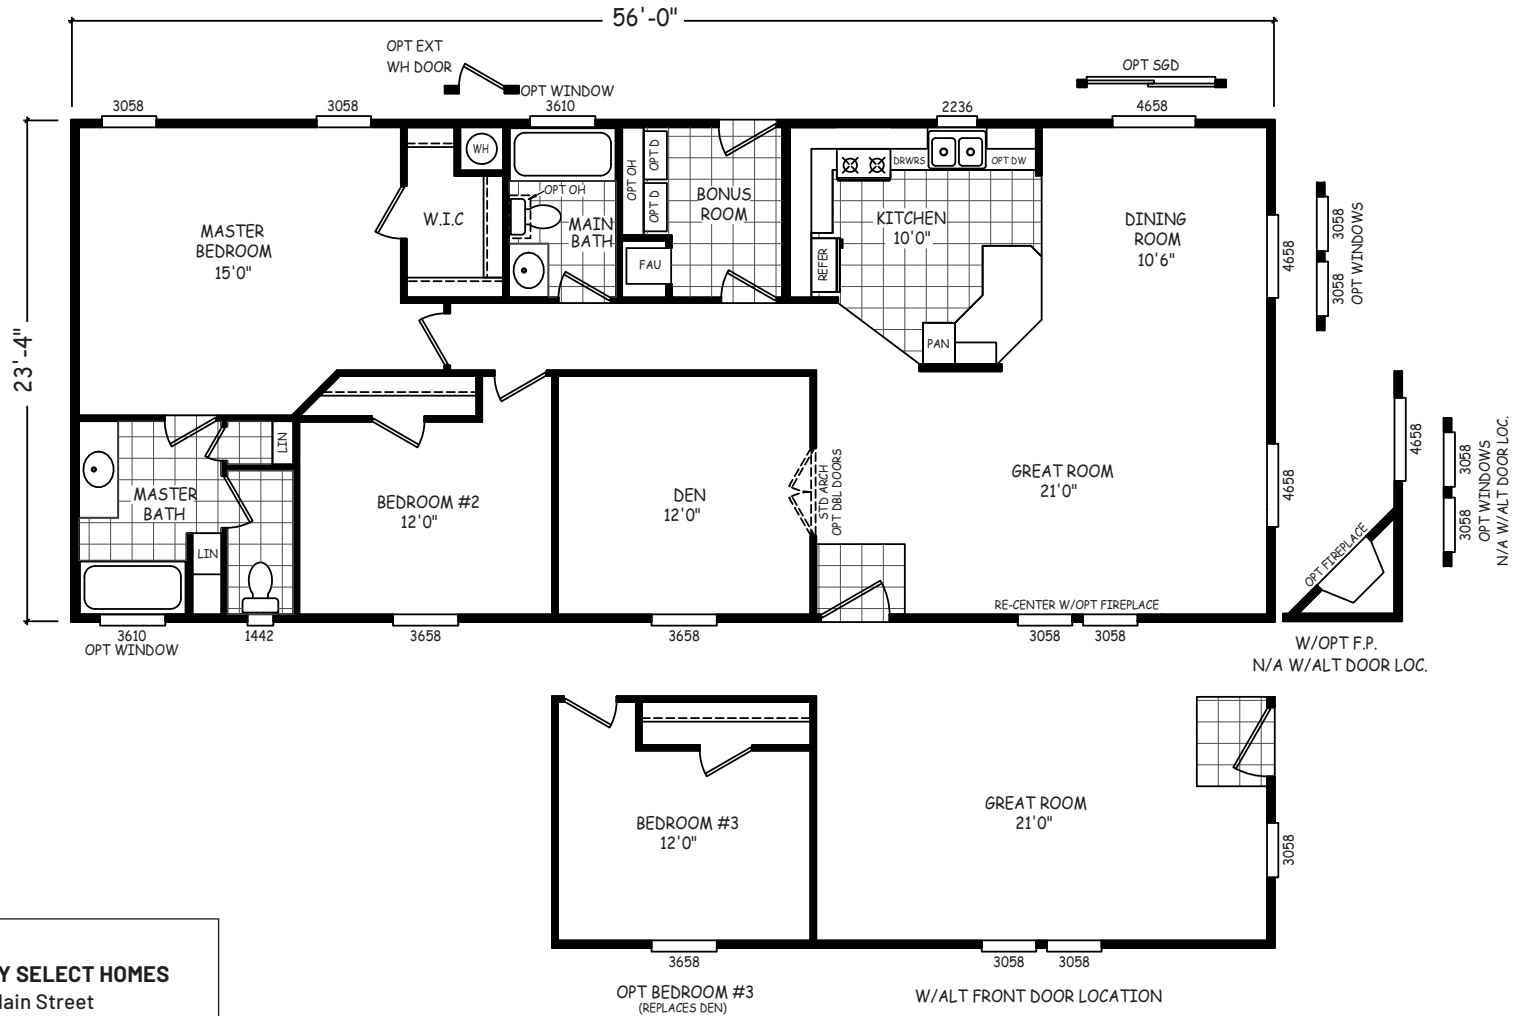

Evans

Laurel Manor Series

1,307 SQ. FT. (Approximate) 2 Bedroom, 2 Bath

Last Updated: 4-29-22

FACTORY SELECT HOMES

8610 E. Main Street
Mesa, AZ 85207

FactorySelectMobileHomes.com | 1-800-670-1464

IMPORTANT: Alta Cima Corp reserves the right to modify, cancel or substitute products or features of this event at any time without prior notice or obligation. Pictures and other promotional materials are representative and may depict or contain floor plans, square footages, elevations, options, upgrades, extra design features, decorations, floor coverings, specialty light fixtures, custom paint and wall coverings, window treatments, landscaping, sound and alarm systems, furnishings, appliances, and other designer/decorator features and amenities that are not included as part of the home and/or may not be available at all locations. Home, pricing and community information is subject to change, and homes to prior sale, at any time without notice or obligation. ©2020 Alta Cima Corp. All rights reserved.