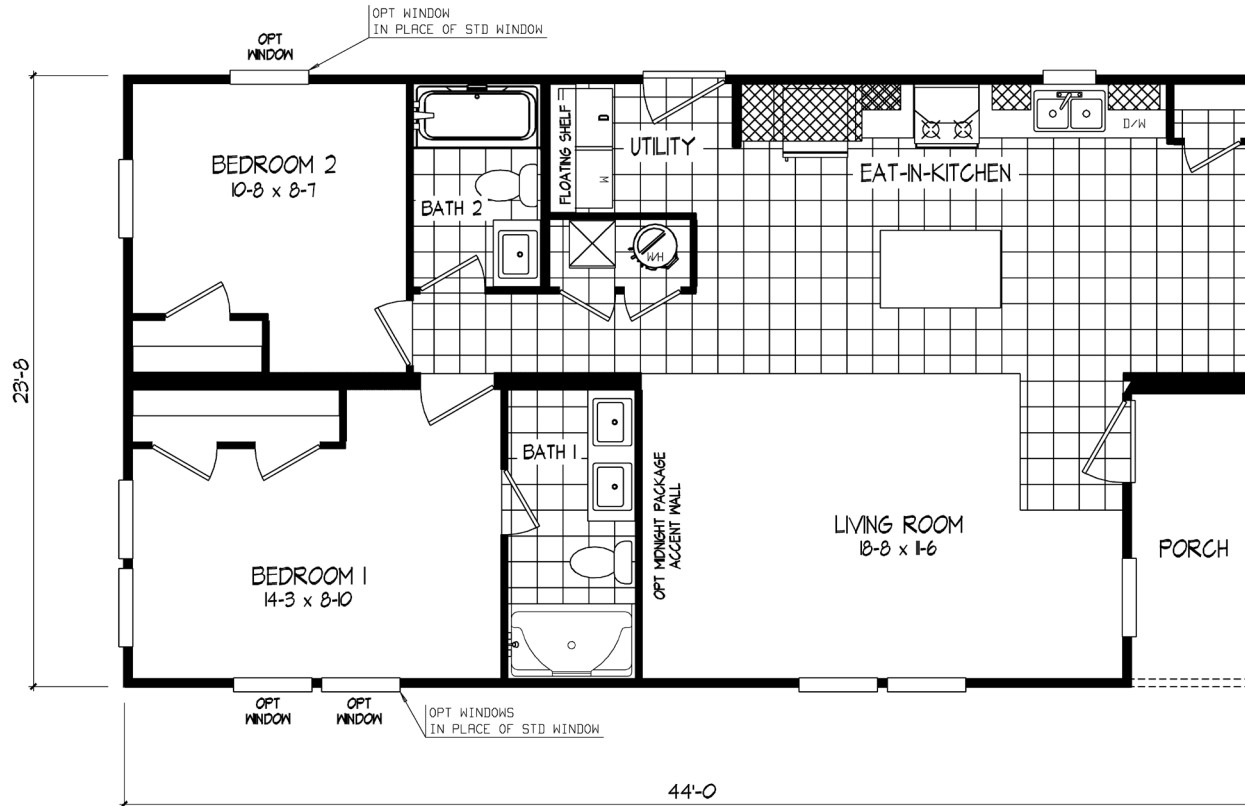

Fallston

Tempo Porch Series - Multi Section

982 SQ. FT. (Approximate) 2 Bedroom, 2 Bath

Last Updated: 2-25-25

FACTORY SELECT HOMES
8610 E. Main Street
Mesa, AZ 85207

FactorySelectMobileHomes.com | 1-800-670-1464