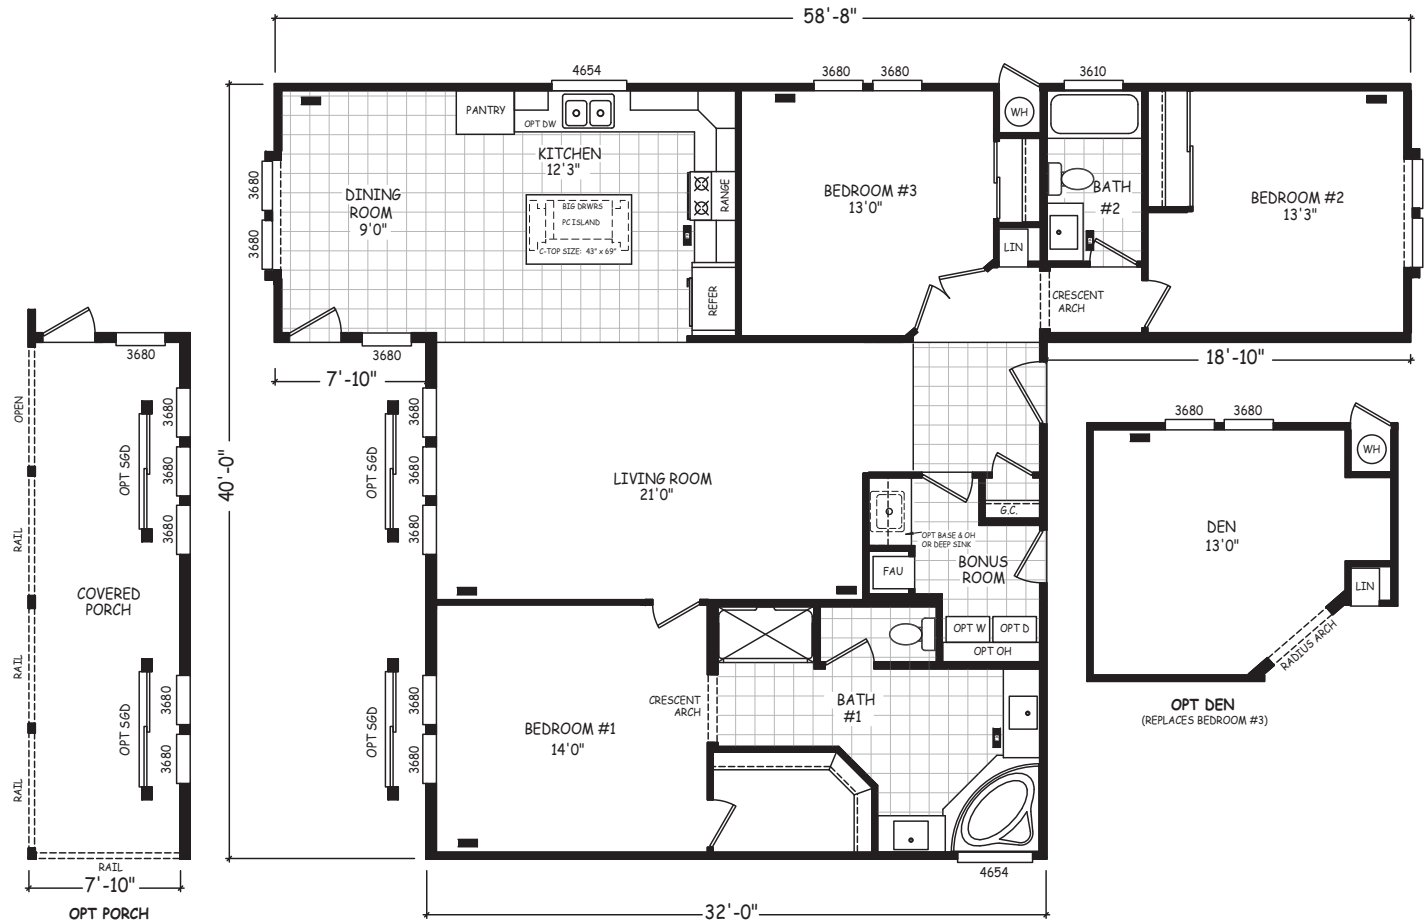

Ferland

Pinnacle Series

1,635 SQ. FT. (Approximate) 3 Bedroom, 2 Bath

Last Updated: 8-22-22

FACTORY SELECT HOMES
8610 E. Main Street
Mesa, AZ 85207

FactorySelectMobileHomes.com | 1-800-670-1464

IMPORTANT: Alta Cima Corp reserves the right to modify, cancel or substitute products or features of this event at any time without prior notice or obligation. Pictures and other promotional materials are representative and may depict or contain floor plans, square footages, elevations, options, upgrades, extra design features, decorations, floor coverings, specialty light fixtures, custom paint and wall coverings, window treatments, landscaping, sound and alarm systems, furnishings, appliances, and other designer/decorator features and amenities that are not included as part of the home and/or may not be available at all locations. Home, pricing and community information is subject to change, and homes to prior sale, at any time without notice or obligation. ©2020 Alta Cima Corp. All rights reserved.