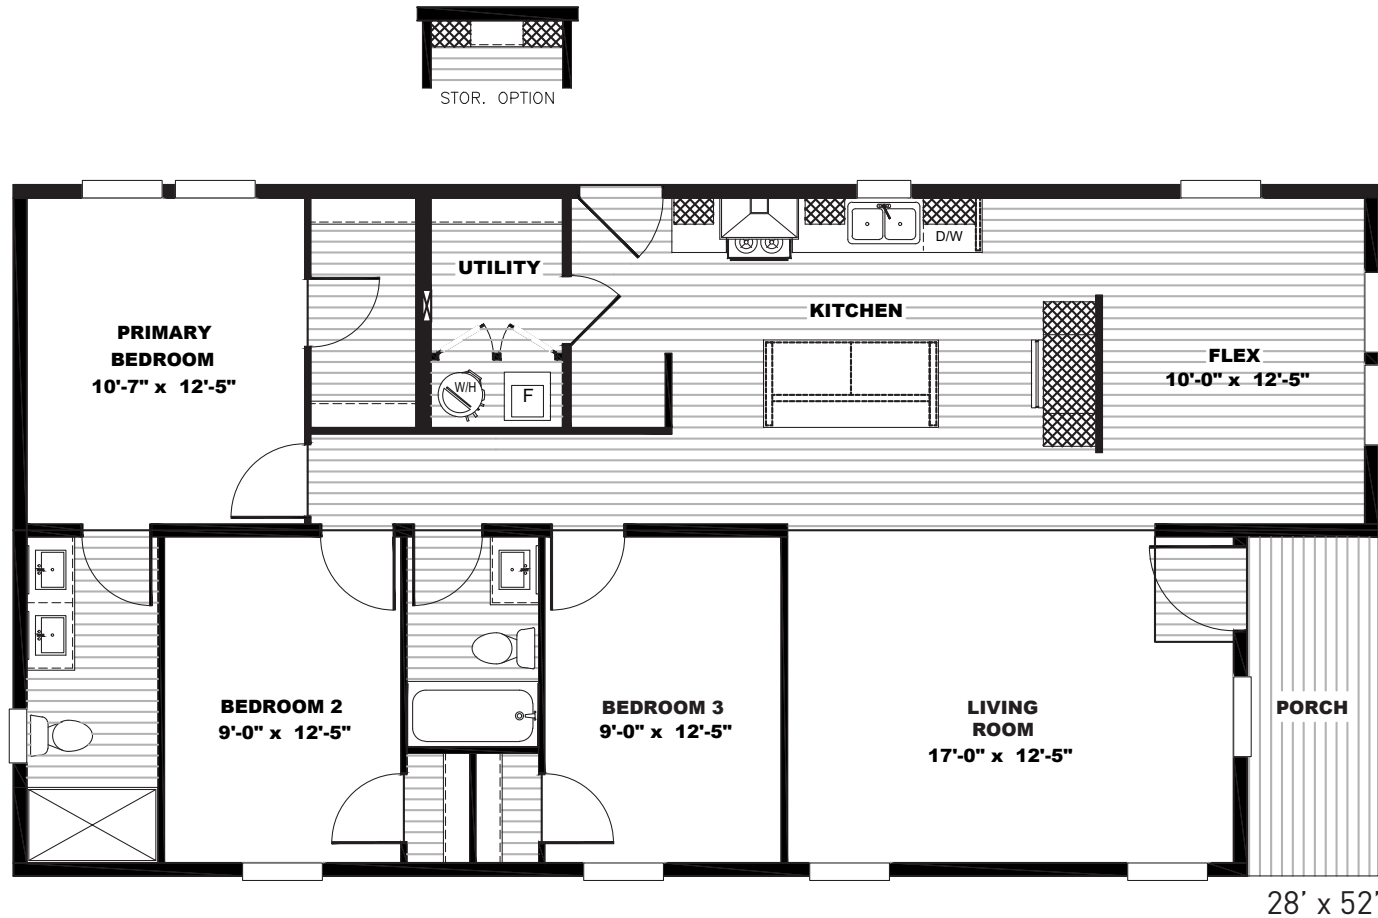

Grantham

Tempo Porch Series - Multi Section

1,369 SQ. FT. (Approximate) 3 Bedroom, 2 Bath

Last Updated: 9-18-25

FACTORY SELECT HOMES

8610 E. Main Street
Mesa, AZ 85207

FactorySelectMobileHomes.com | 1-800-670-1464