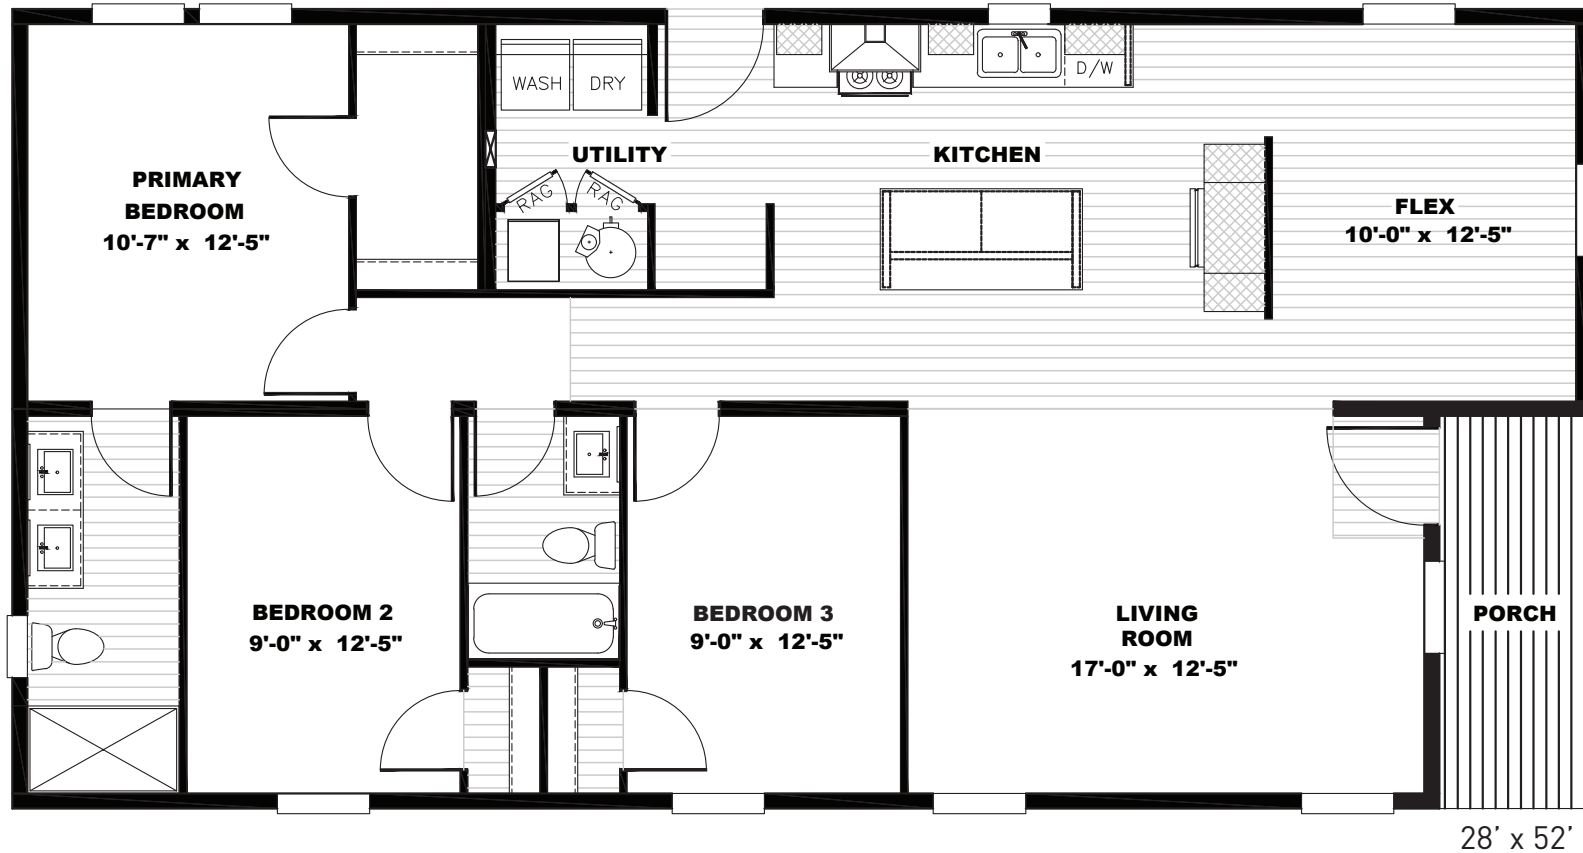

# Grantham

Tempo Porch Series - Multi Section

1,369 SQ. FT. (Approximate) 3 Bedroom, 2 Bath

Last Updated: 7-10-23

**FACTORY SELECT HOMES**  
8610 E. Main Street  
Mesa, AZ 85207

**FactorySelectMobileHomes.com | 1-800-670-1464**