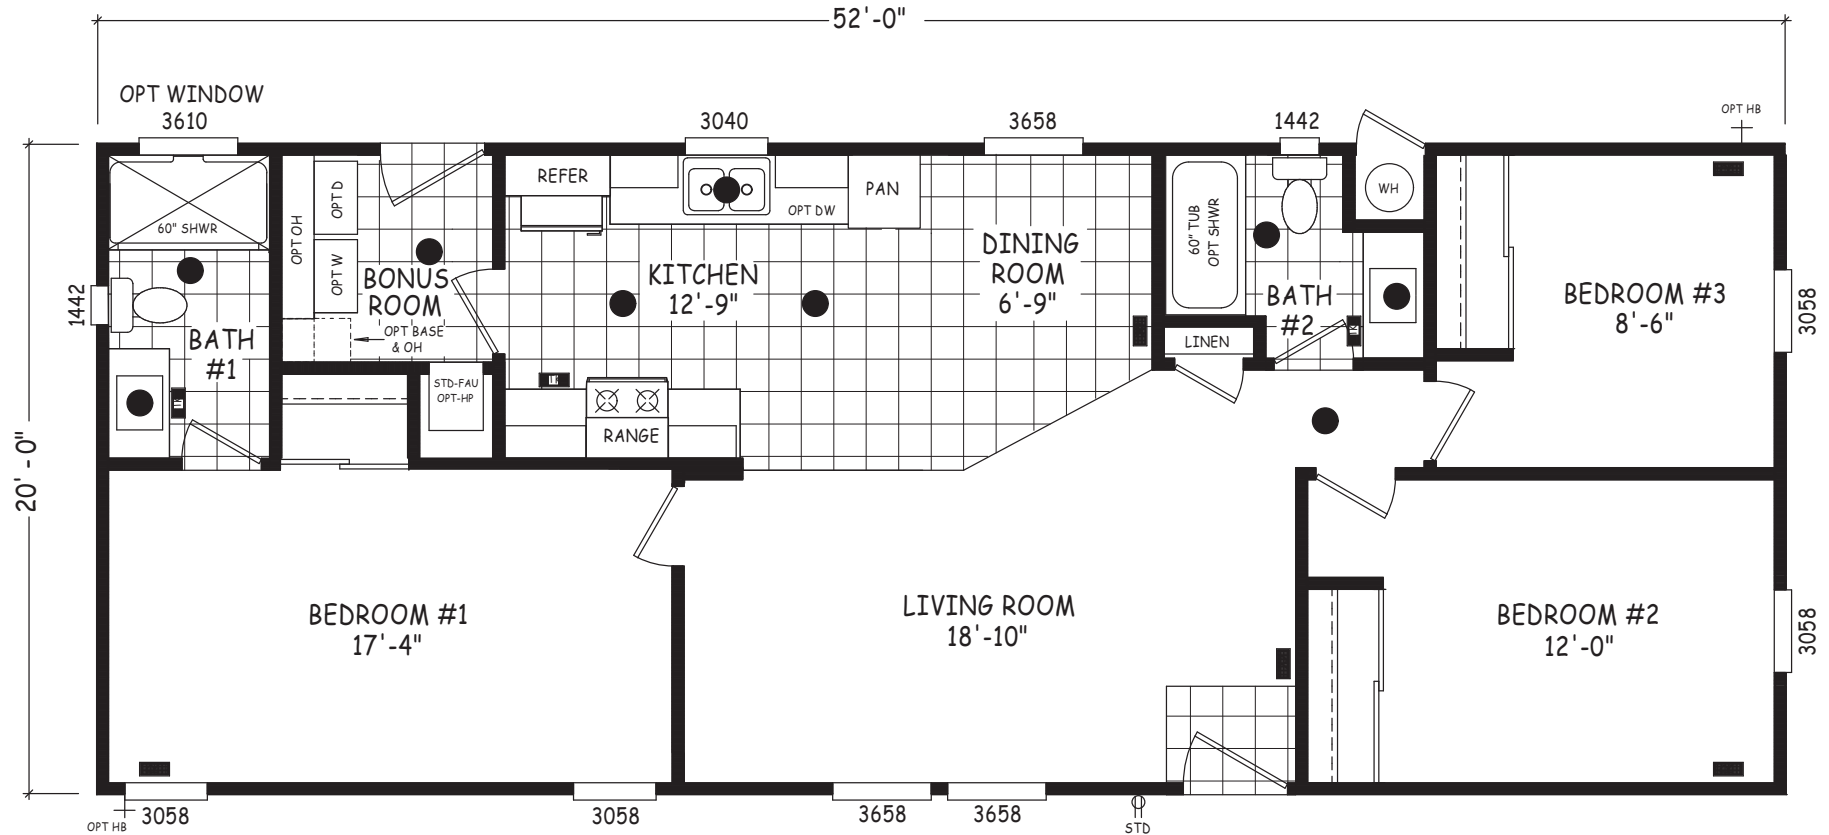

# Green Meadows

Edge Series

1,040 SQ. FT. (Approximate) 3 Bedroom, 2 Bath

Last Updated: 4-30-24

**FACTORY SELECT HOMES**  
8610 E. Main Street  
Mesa, AZ 85207

**FactorySelectMobileHomes.com | 1-800-670-1464**