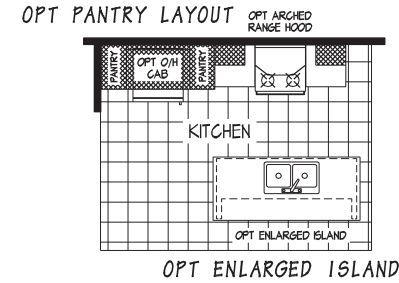

Harrold

Desert Sky Series

1,448 SQ. FT. (Approximate) 2 Bedroom, 2 Bath

Last Updated: 5-13-24

FACTORY SELECT HOMES
8610 E. Main Street
Mesa, AZ 85207

FactorySelectMobileHomes.com | 1-800-670-1464

IMPORTANT: Alta Cima Corp reserves the right to modify, cancel or substitute products or features of this event at any time without prior notice or obligation. Pictures and other promotional materials are representative and may depict or contain floor plans, square footages, elevations, options, upgrades, extra design features, decorations, floor coverings, specialty light fixtures, custom paint and wall coverings, window treatments, landscaping, sound and alarm systems, furnishings, appliances, and other designer/decorator features and amenities that are not included as part of the home and/or may not be available at all locations. Home, pricing and community information is subject to change, and homes to prior sale, at any time without notice or obligation. ©2020 Alta Cima Corp. All rights reserved.