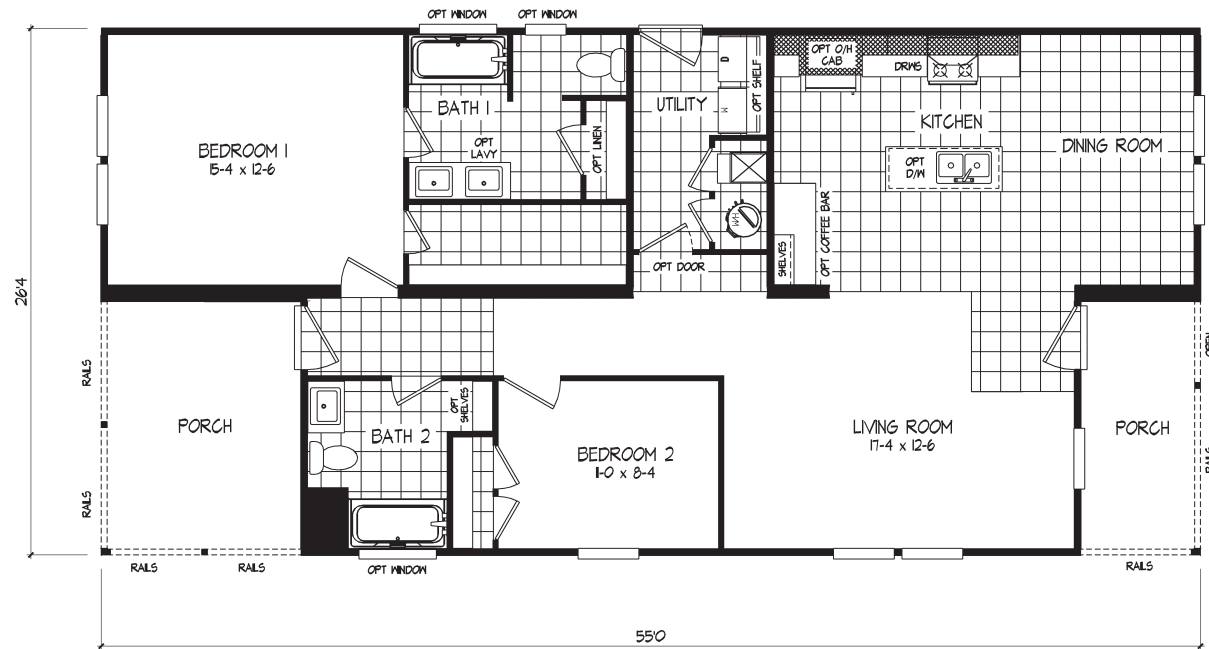

Harrold

Desert Sky Series

1,448 SQ. FT. (Approximate) 2 Bedroom, 2 Bath

Last Updated: 5-13-24

FACTORY SELECT HOMES
8610 E. Main Street
Mesa, AZ 85207

FactorySelectMobileHomes.com | 1-800-670-1464

IMPORTANT: Alta Cima Corp reserves the right to modify, cancel or substitute products or features of this event at any time without prior notice or obligation. Pictures and other promotional materials are representative and may depict or contain floor plans, square footages, elevations, options, upgrades, extra design features, decorations, floor coverings, specialty light fixtures, custom paint and wall coverings, window treatments, landscaping, sound and alarm systems, furnishings, appliances, and other designer/decorator features and amenities that are not included as part of the home and/or may not be available at all locations. Home, pricing and community information is subject to change, and homes to prior sale, at any time without notice or obligation. ©2020 Alta Cima Corp. All rights reserved.