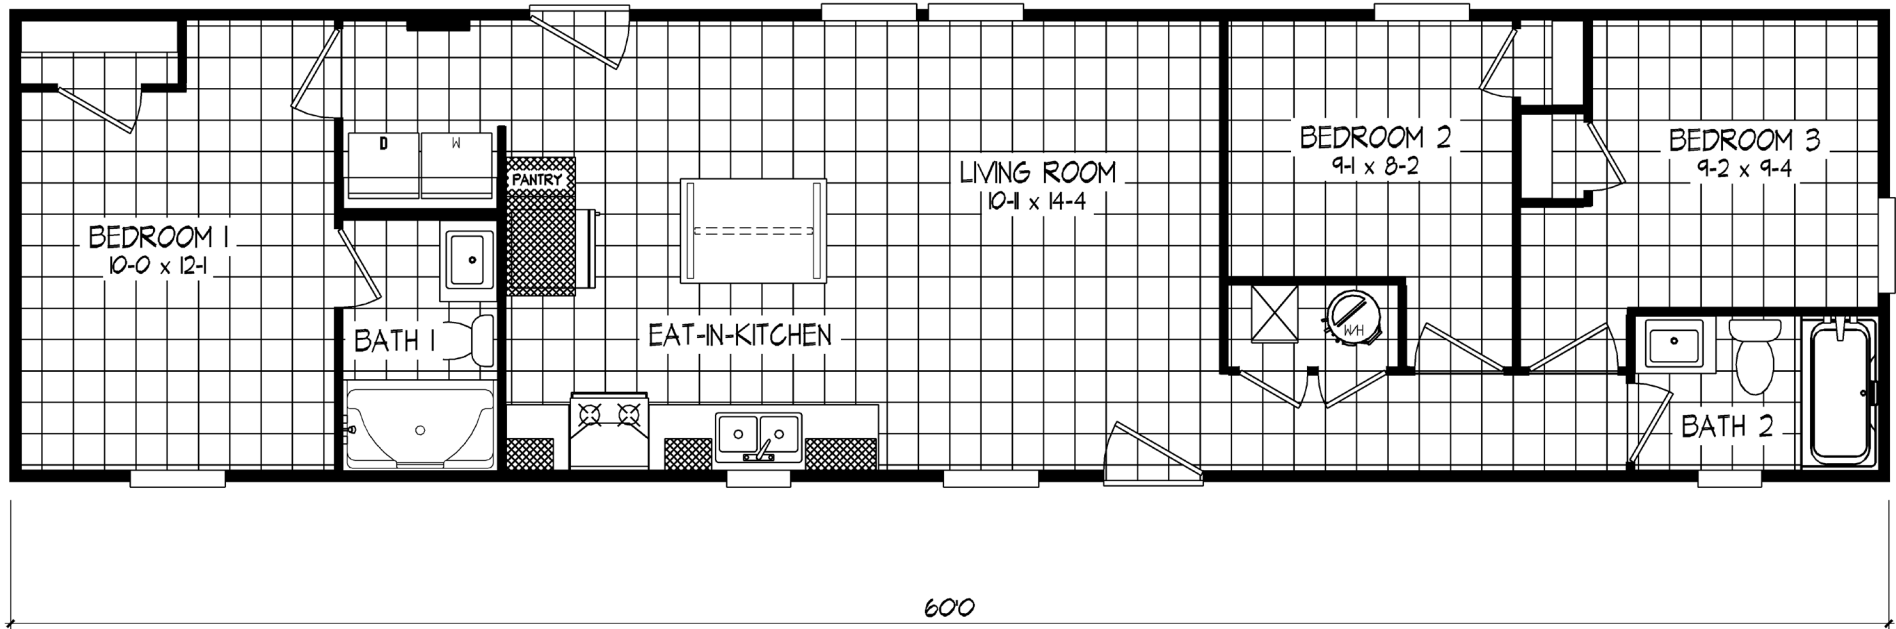

Havelock

Tempo Series - Single Section

900 SQ. FT. (Approximate) 3 Bedroom, 2 Bath

Last Updated: 2-24-25

FACTORY SELECT HOMES

8610 E. Main Street
Mesa, AZ 85207

FactorySelectMobileHomes.com | 1-800-670-1464